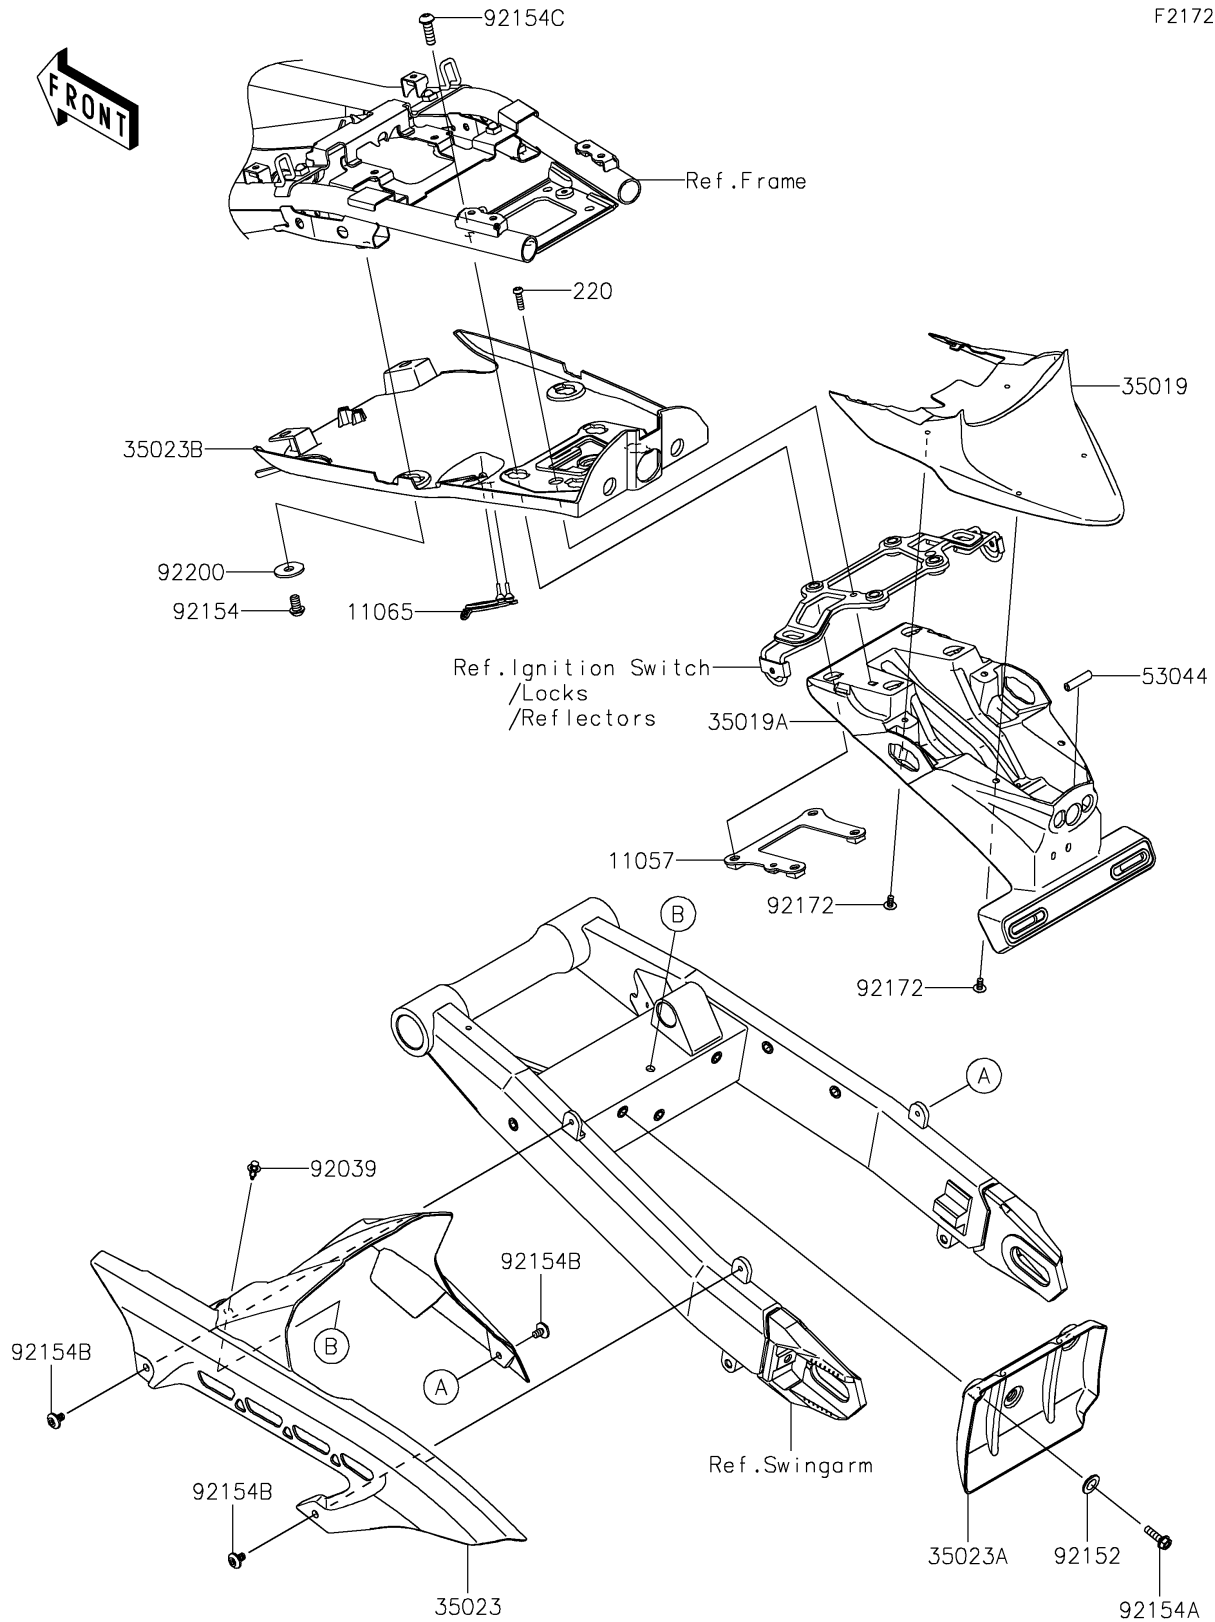

2025 Z900RS ABS PARTS DIAGRAM

Rear Fender(s)

F2172

2025 Z900RS ABS PARTS LIST

Rear Fender(s)

ITEM NAME	PART NUMBER	QUANTITY
BRACKET (Ref # 11057)	11057-0877	1
CAP (Ref # 11065)	11065-0998	1
FLAP (Ref # 35019)	35019-0637	1
FLAP,NUMBER PLATE (Ref # 35019A)	35019-0662	1
FENDER-REAR,INNER (Ref # 35023)	35023-0421	1
FENDER-REAR,INNER,LWR (Ref # 35023A)	35023-0432	1
FENDER-REAR (Ref # 35023B)	35023-0447	1
TRIM (Ref # 53044)	53044-0624	1
RIVET (Ref # 92039)	92039-0086	1
COLLAR,6.8X20X4.6 (Ref # 92152)	92152-2432	3
BOLT,SOCKET,8X14 (Ref # 92154)	92154-2651	2
BOLT,FLANGED,6X22 (Ref # 92154A)	92154-2673	3
BOLT (Ref # 92154B)	92154-2840	3
BOLT,SOCKET,8X25 (Ref # 92154C)	92154-2954	4
SCREW,TAPPING,5X10 (Ref # 92172)	92172-0335	4
WASHER,9X28X2.3 (Ref # 92200)	92200-1951	2
SCREW-PAN-CROS,5X18 (Ref # 220)	220AB0518	1