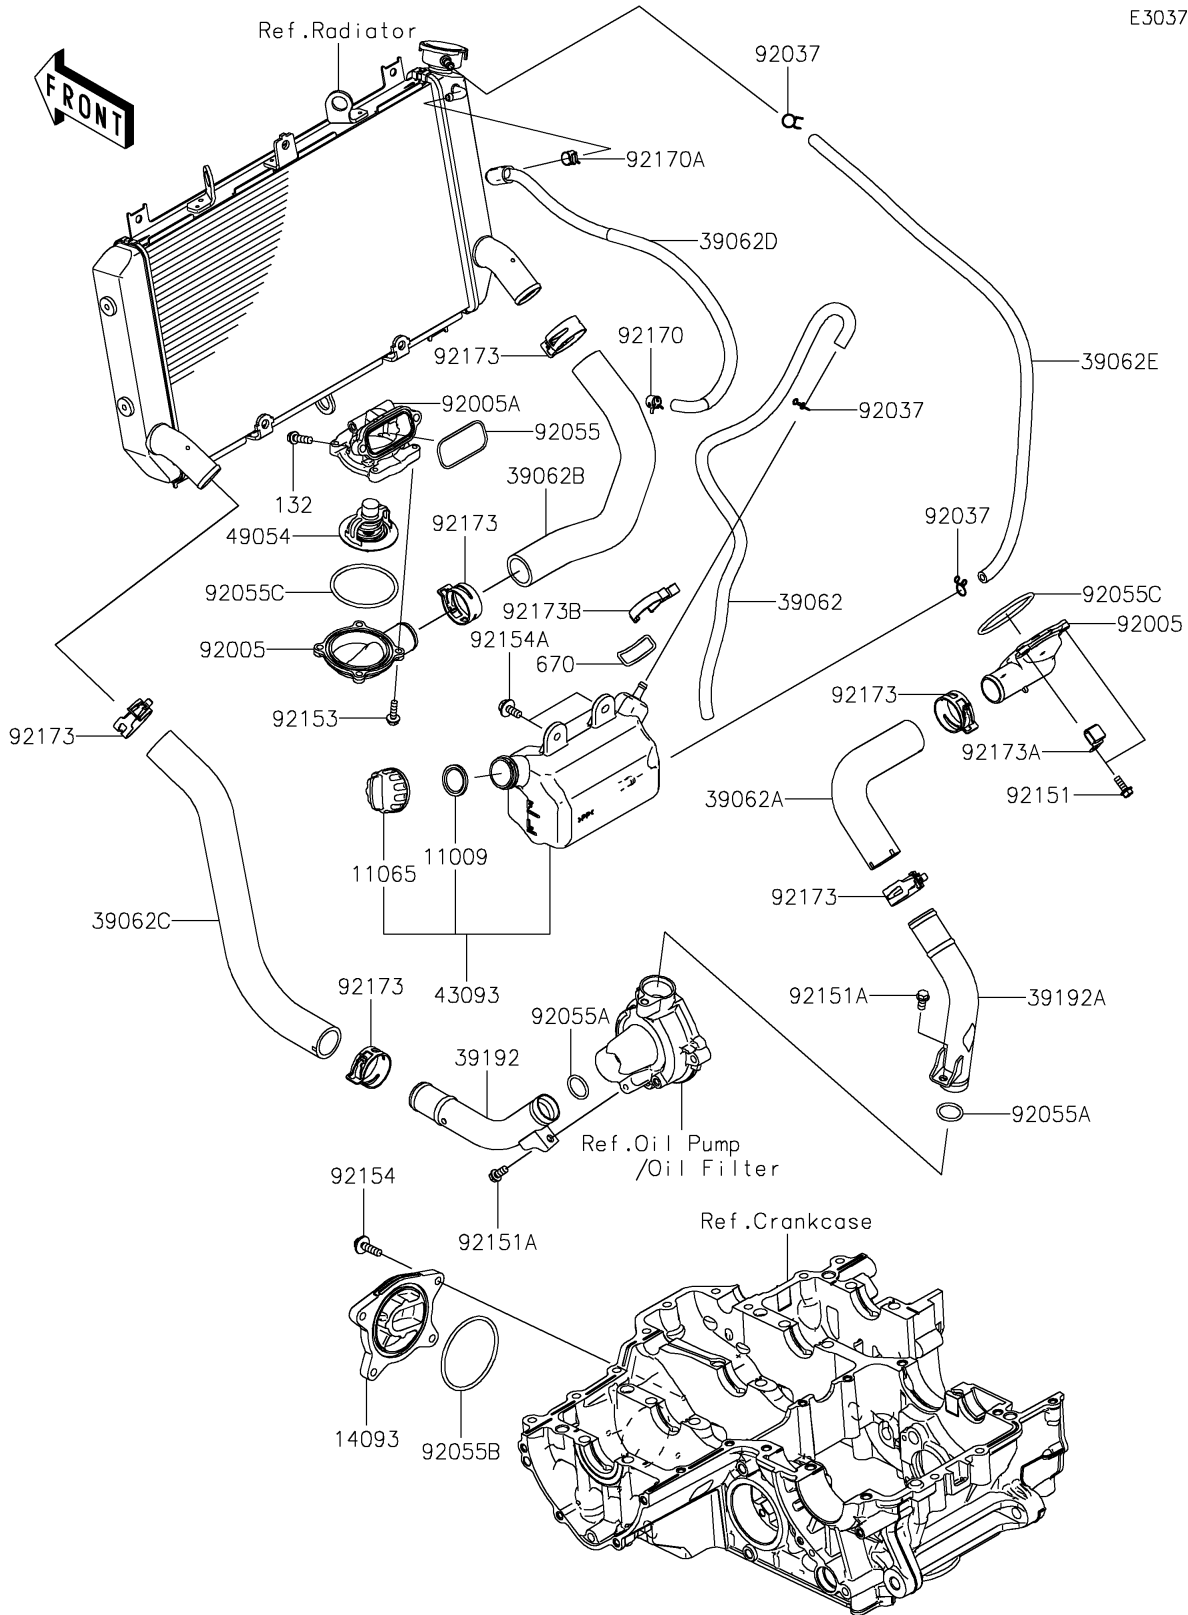

2025 Z900RS ABS PARTS DIAGRAM

Water Pipe

E3037

2025 Z900RS ABS PARTS LIST

Water Pipe

ITEM NAME	PART NUMBER	QUANTITY
GASKET,RESERVOIR TANK CAP (Ref # 11009)	11009-1145	1
CAP (Ref # 11065)	11065-0991	1
COVER (Ref # 14093)	14093-0625	1
HOSE-COOLING,OVERFLOW (Ref # 39062)	39062-0618	1
HOSE-COOLING,W/PIPE-CYLINDER (Ref # 39062A)	39062-0785	1
HOSE-COOLING,CYLINDER-RADIATOR (Ref # 39062B)	39062-0786	1
HOSE-COOLING,RADIATOR-W/PIPE (Ref # 39062C)	39062-0875	1
HOSE-COOLING,AIR BLEED (Ref # 39062D)	39062-0886	1
HOSE-COOLING,5.5X10.5X570 (Ref # 39062E)	39062-0887	1
PIPE-WATER,RADIATOR-WATER PUMP (Ref # 39192)	39192-0631	1
PIPE-WATER,WATER PUMP-CYLINDER (Ref # 39192A)	39192-0644	1
RESERVOIR-ASSY-TANK (Ref # 43093)	43093-0005	1
THERMOSTAT (Ref # 49054)	49054-0004	1
FITTING,THERMO CAP (Ref # 92005)	92005-0842	2
FITTING,THERMO CASE (Ref # 92005A)	92005-0846	1
CLAMP,TUBE (Ref # 92037)	92037-147	3
RING-O,YP 27.6 57.6 1.9 (Ref # 92055)	92055-0021	1
RING-O,20.8X2.4 (Ref # 92055A)	92055-0114	2
RING-O,63.3MM (Ref # 92055B)	92055-0739	1
RING-O,53.5X2.6 (Ref # 92055C)	92055-0831	2
BOLT,5X14 (Ref # 92151)	92151-1764	4
BOLT,6X12 (Ref # 92151A)	92151-1997	2
BOLT,FLANGED,5X18 (Ref # 92153)	92153-1588	4
BOLT,FLANGED,6X22 (Ref # 92154)	92154-0403	4
BOLT,UPSET-WP,6X16 (Ref # 92154A)	92154-1850	2
CLAMP (Ref # 92170)	92170-1493	1
CLAMP (Ref # 92170A)	92170-1872	1
CLAMP,34MM (Ref # 92173)	92173-1360	6
CLAMP (Ref # 92173A)	92173-1663	1

2025 Z900RS ABS PARTS LIST

Water Pipe

ITEM NAME	PART NUMBER	QUANTITY
CLAMP (Ref # 92173B)	92173-1792	1
BOLT-FLANGED-SMALL,6X20 (Ref # 132)	132BC0620	2
O RING,22MM (Ref # 670)	670E2022	1