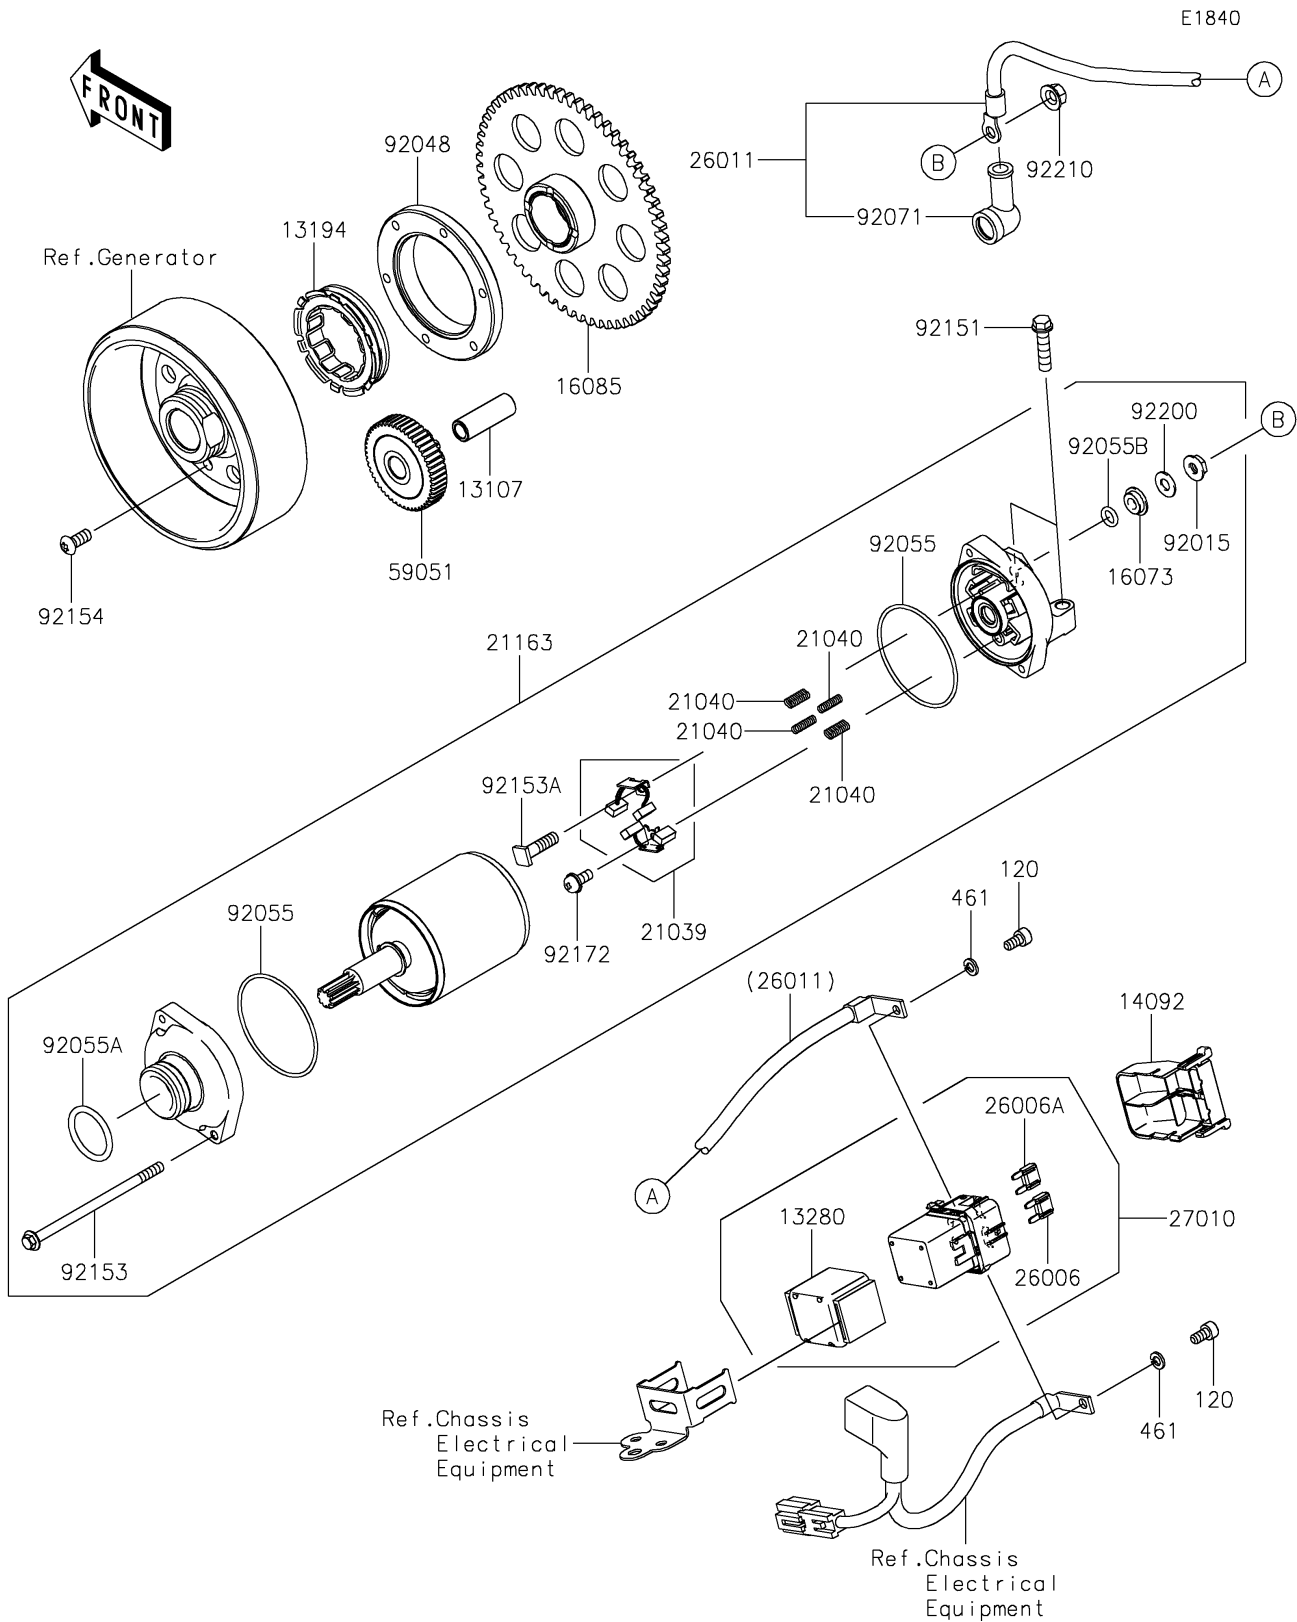

2025 Z900RS ABS PARTS DIAGRAM

Starter Motor

2025 Z900RS ABS PARTS LIST

Starter Motor

ITEM NAME	PART NUMBER	QUANTITY
SHAFT,IDLER GEAR (Ref # 13107)	13107-1377	1
CLUTCH-ONEWAY (Ref # 13194)	13194-1096	1
HOLDER,MAGNETIC SWITCH (Ref # 13280)	13280-0814	1
COVER (Ref # 14092)	14092-0109	1
INSULATOR (Ref # 16073)	16073-0053	1
GEAR,CLUTCH ONEWAY (Ref # 16085)	16085-0609	1
BRUSH,CARBON (Ref # 21039)	21039-0004	1
SPRING-BRUSH (Ref # 21040)	21040-0003	4
STARTER-ELECTRIC (Ref # 21163)	21163-0770	1
FUSE,MINI BLADE,15A,BLUE (Ref # 26006)	26006-0001	1
FUSE,MINI BLADE,30A,GREEN (Ref # 26006A)	26006-1080	1
WIRE-LEAD (Ref # 26011)	26011-0986	1
SWITCH (Ref # 27010)	27010-0770	1
GEAR-SPUR,IDLER (Ref # 59051)	59051-0762	1
NUT,STARTER MOTOR (Ref # 92015)	92015-1476	1
RACE (Ref # 92048)	92048-0018	1
RING-O (Ref # 92055)	92055-0136	2
RING-O (Ref # 92055A)	92055-1276	1
RING-O,4.5X2.0 (Ref # 92055B)	92055-1370	1
GROMMET (Ref # 92071)	92071-0024	1
BOLT,FLANGED-SMALL,6X25 (Ref # 92151)	92151-1930	2
BOLT (Ref # 92153)	92153-1850	2
BOLT (Ref # 92153A)	92153-1866	1
BOLT,TORX,6X14 (Ref # 92154)	92154-2448	6
SCREW (Ref # 92172)	92172-0334	1
WASHER (Ref # 92200)	92200-0386	1
NUT,6MM (Ref # 92210)	92210-0188	1
BOLT-SOCKET,5X10 (Ref # 120)	120CB0510	2
WASHER-SPRING,5MM (Ref # 461)	461DB0500	2