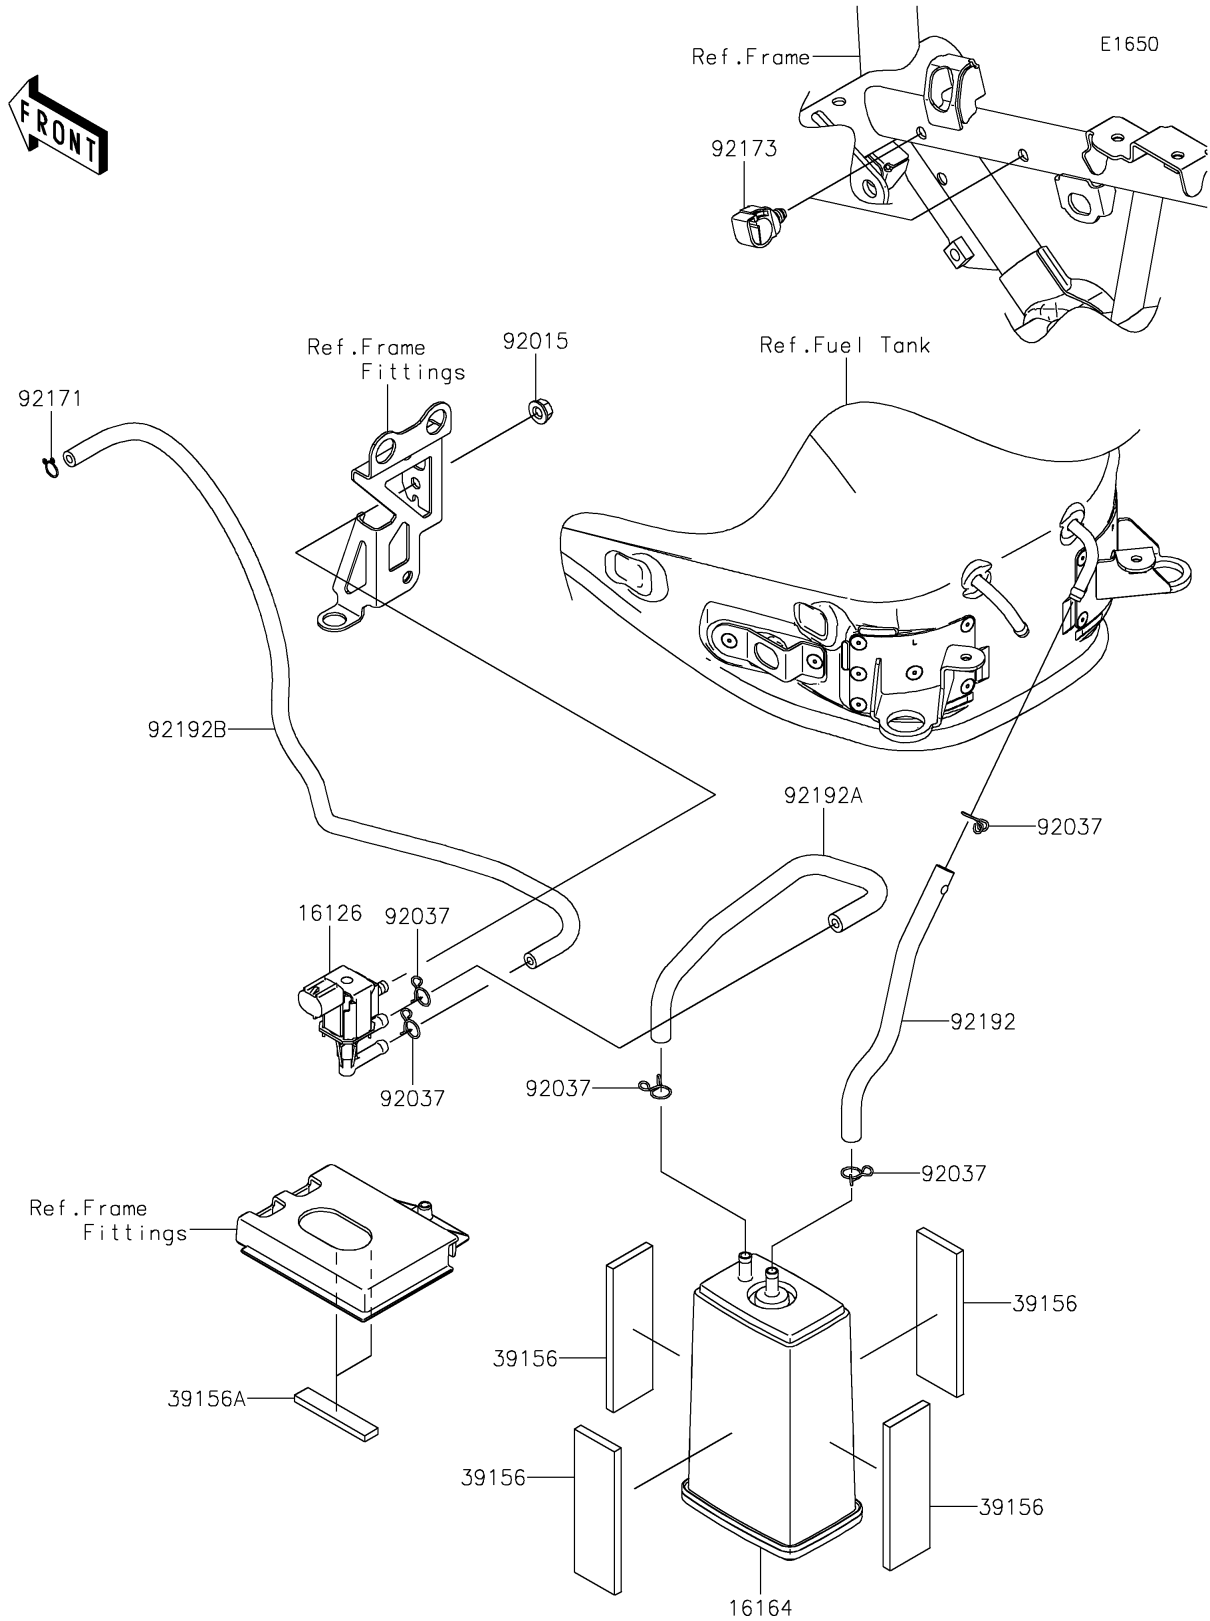

2025 Z900RS ABS PARTS DIAGRAM

Fuel Evaporative System(CA)

2025 Z900RS ABS PARTS LIST

Fuel Evaporative System(CA)

ITEM NAME	PART NUMBER	QUANTITY
VALVE,PCV (Ref # 16126)	16126-0740	1
CANISTER (Ref # 16164)	16164-0012	1
PAD,93X30X5 (Ref # 39156)	39156-1858	4
PAD,10X52.5X4 (Ref # 39156A)	39156-2206	2
NUT,FLANGED,6MM (Ref # 92015)	92015-1367	1
CLAMP (Ref # 92037)	92037-1712	5
CLAMP (Ref # 92171)	92171-0573	1
CLAMP,12MM DIA. (Ref # 92173)	92173-0736	2
TUBE,CANISTER-TANK (Ref # 92192)	92192-1799	1
TUBE,PCV-CANISTER (Ref # 92192A)	92192-1800	1
TUBE,PCV-THROTTLE BODY (Ref # 92192B)	92192-1883	1