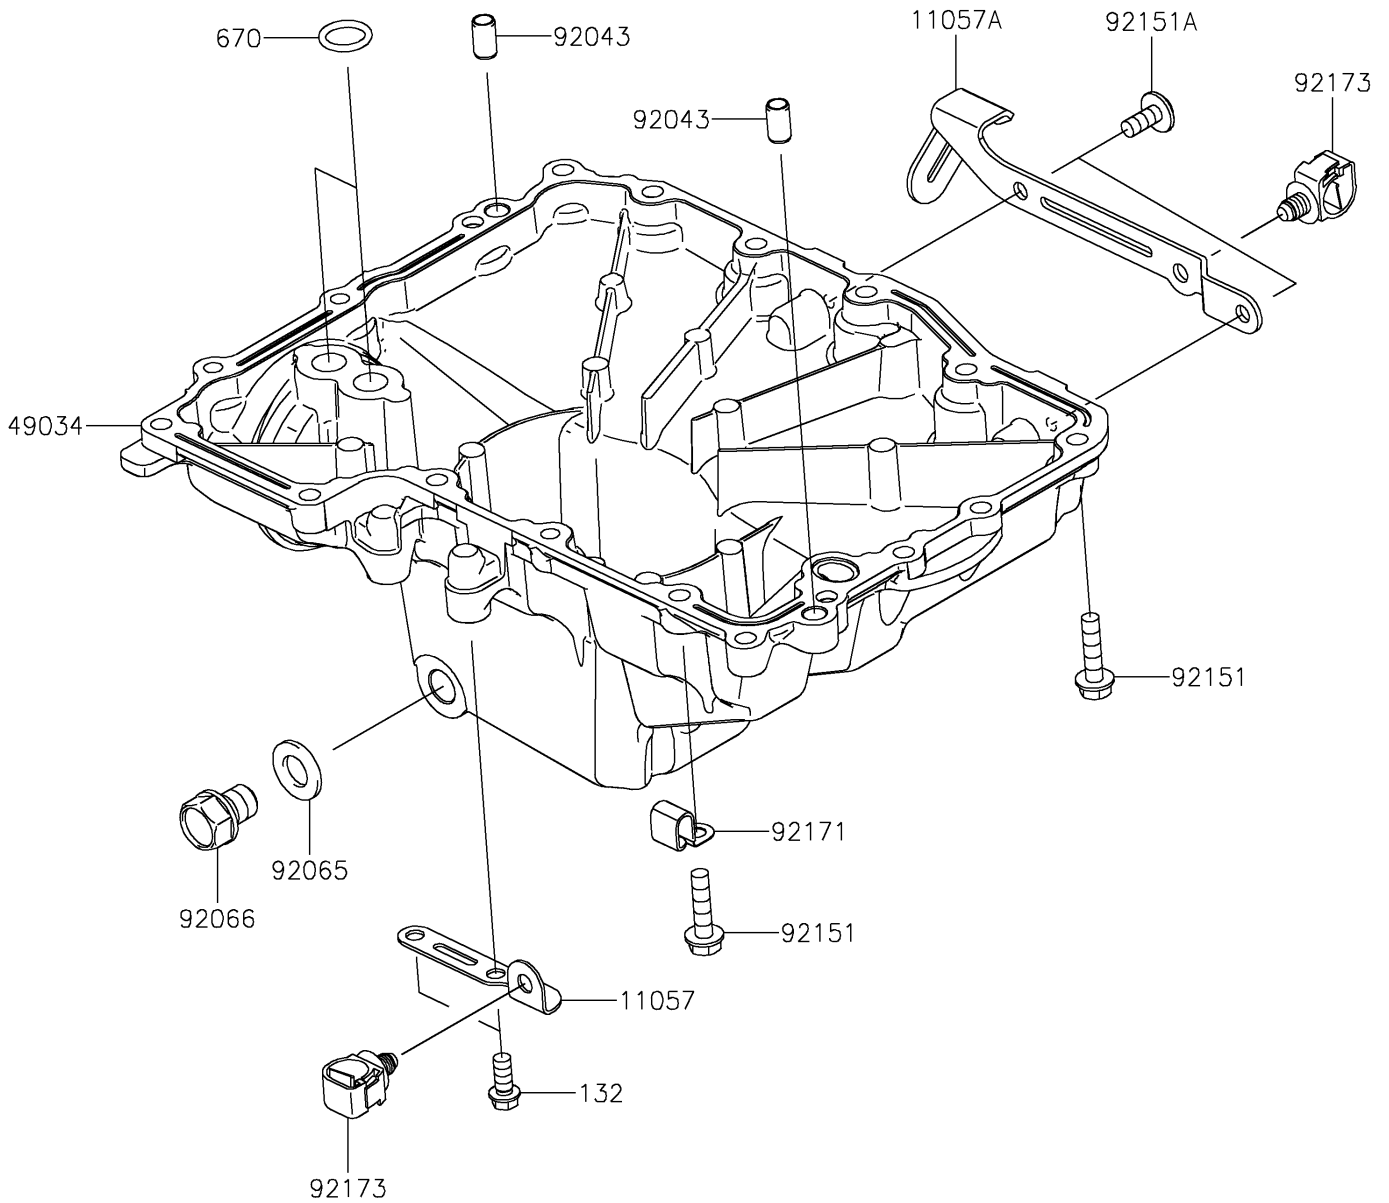

2025 Z900RS ABS PARTS DIAGRAM

Oil Pan

E1434

2025 Z900RS ABS PARTS LIST

Oil Pan

ITEM NAME	PART NUMBER	QUANTITY
BRACKET (Ref # 11057)	11057-1316	1
BRACKET,OXYGEN SENSOR (Ref # 11057A)	11057-1595	1
PAN-OIL (Ref # 49034)	49034-0578	1
PIN,6.2X8X14 (Ref # 92043)	92043-1263	2
GASKET,12X22X2 (Ref # 92065)	92065-097	1
PLUG,12X15 (Ref # 92066)	92066-0079	1
BOLT,FLANGED,6X25 (Ref # 92151)	92151-1225	18
BOLT,SOCKET,6X14 (Ref # 92151A)	92151-1654	2
CLAMP (Ref # 92171)	92171-0534	1
CLAMP,12MM DIA. (Ref # 92173)	92173-0736	2
BOLT-FLANGED-SMALL,6X14 (Ref # 132)	132BC0614	2
O RING,14MM (Ref # 670)	670D2014	2