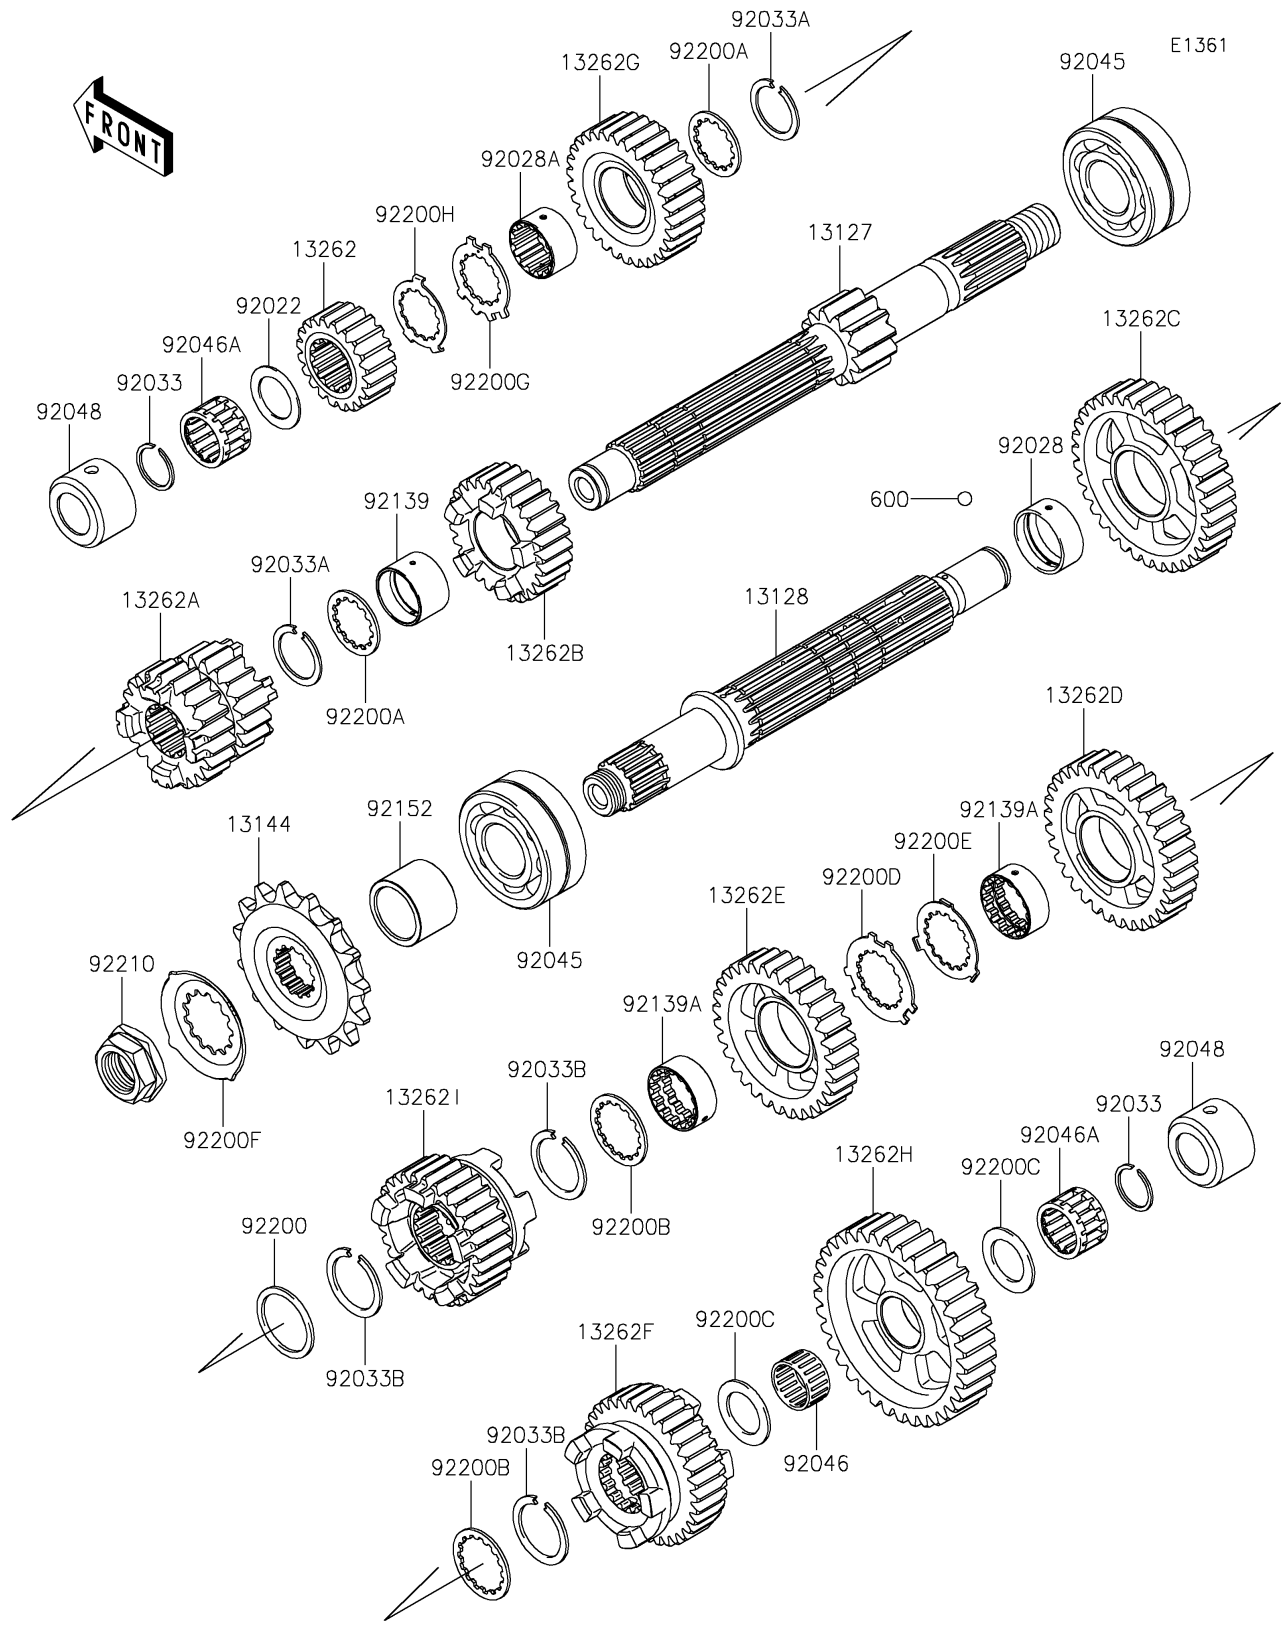

2025 Z900RS ABS PARTS DIAGRAM

Transmission

2025 Z900RS ABS PARTS LIST

Transmission

| ITEM NAME | PART NUMBER | QUANTITY |
|--|-------------|----------|
| SHAFT-TRANSMISSION INPUT,12T (Ref # 13127) | 13127-0694 | 1 |
| SHAFT-TRANSMISSION OUTPUT (Ref # 13128) | 13128-0698 | 1 |
| SPROCKET-OUTPUT,15T (Ref # 13144) | 13144-0579 | 1 |
| GEAR,INPUT 2ND,17T (Ref # 13262) | 13262-1233 | 1 |
| GEAR,INPUT 3RD&4TH,20T&22T (Ref # 13262A) | 13262-1234 | 1 |
| GEAR,INPUT 5TH,27T (Ref # 13262B) | 13262-1235 | 1 |
| GEAR,OUTPUT 2ND,35T (Ref # 13262C) | 13262-1238 | 1 |
| GEAR,OUTPUT 3RD,33T (Ref # 13262D) | 13262-1239 | 1 |
| GEAR,OUTPUT 4TH,31T (Ref # 13262E) | 13262-1240 | 1 |
| GEAR,OUTPUT 5TH,33T (Ref # 13262F) | 13262-1241 | 1 |
| GEAR,INPUT 6TH,30T (Ref # 13262G) | 13262-1285 | 1 |
| GEAR,OUTPUT LOW,35T (Ref # 13262H) | 13262-1286 | 1 |
| GEAR,OUTPUT 6TH,29T (Ref # 13262I) | 13262-1287 | 1 |
| WASHER,20.5X30X1,STEEL (Ref # 92022) | 92022-112 | 1 |
| BUSHING,OUTPUT,2ND (Ref # 92028) | 92028-1739 | 1 |
| BUSHING,INPUT TOP GEAR (Ref # 92028A) | 92028-1915 | 1 |
| RING-SNAP,20MM (Ref # 92033) | 92033-015 | 2 |
| RING-SNAP,24MM (Ref # 92033A) | 92033-026 | 2 |
| RING-SNAP,T=1.5 (Ref # 92033B) | 92033-1249 | 3 |
| BEARING-BALL,DAC2557NSSH (Ref # 92045) | 92045-0003 | 2 |
| BEARING-NEEDLE,K20X24X13 (Ref # 92046) | 92046-1219 | 1 |
| BEARING-NEEDLE,PK20X27X17X3 (Ref # 92046A) | 92046-1303 | 2 |
| RACE (Ref # 92048) | 92048-0016 | 2 |
| BUSHING,25X28X17.8 (Ref # 92139) | 92139-0280 | 1 |
| BUSHING,OUTPUT,3RD&4TH (Ref # 92139A) | 92139-0281 | 2 |
| COLLAR,SPROCKET (Ref # 92152) | 92152-2263 | 1 |
| WASHER,28.1X34.0X1.6 (Ref # 92200) | 92200-0228 | 1 |
| WASHER,25.2X31.0X1.5 (Ref # 92200A) | 92200-1239 | 2 |
| WASHER,28.5X34.0X1.5 (Ref # 92200B) | 92200-1240 | 2 |