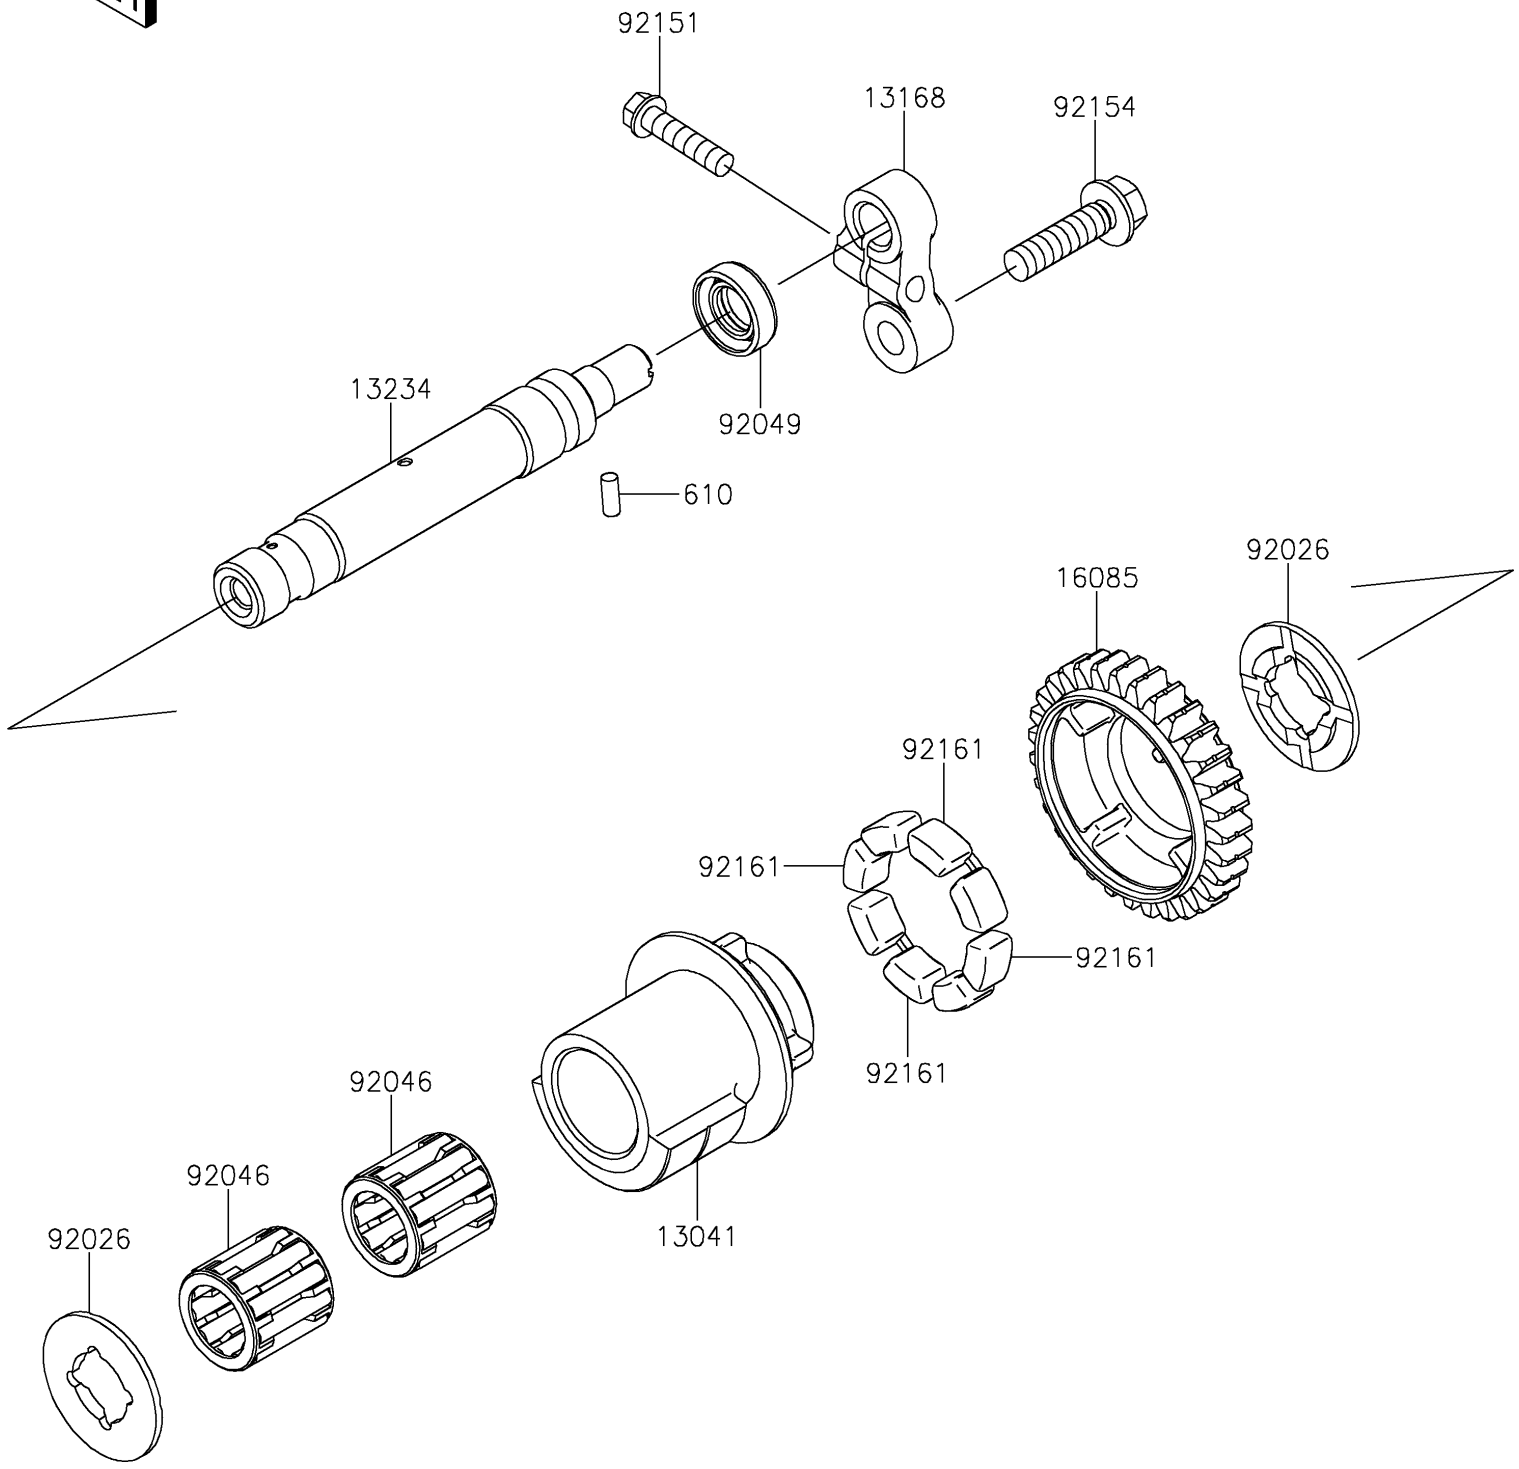

2025 Z900RS ABS PARTS DIAGRAM

Balancer

E1323

2025 Z900RS ABS PARTS LIST

Balancer

ITEM NAME	PART NUMBER	QUANTITY
BALANCER (Ref # 13041)	13041-0559	1
LEVER (Ref # 13168)	13168-0115	1
SHAFT-COMP (Ref # 13234)	13234-0038	1
GEAR,BALANCER,31T (Ref # 16085)	16085-0134	1
SPACER (Ref # 92026)	92026-0082	2
BEARING-NEEDLE (Ref # 92046)	92046-1266	2
SEAL-OIL,TC 12X22X7 (Ref # 92049)	92049-2204	1
BOLT,FLANGED-SMALL,6X25 (Ref # 92151)	92151-1930	1
BOLT,FLANGED,8X30 (Ref # 92154)	92154-1796	1
DAMPER (Ref # 92161)	92161-1055	4
ROLLER,4X10 (Ref # 610)	610A0410	1