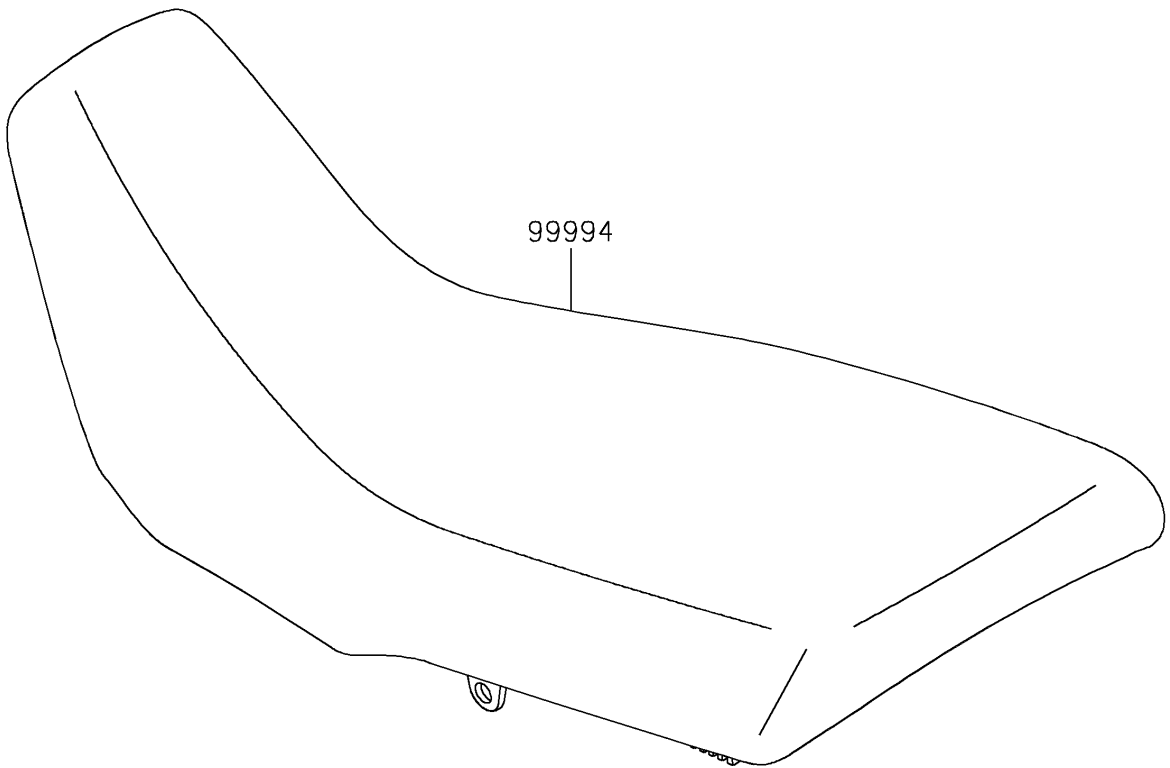

2025 KLR650 PARTS DIAGRAM

Accessory(Seat)

F2910E

2025 KLR650 PARTS LIST

Accessory(Seat)

ITEM NAME	PART NUMBER	QUANTITY
LOW SEAT,BLACK+SIL (Ref # 99994)	99994-1503-64U	1