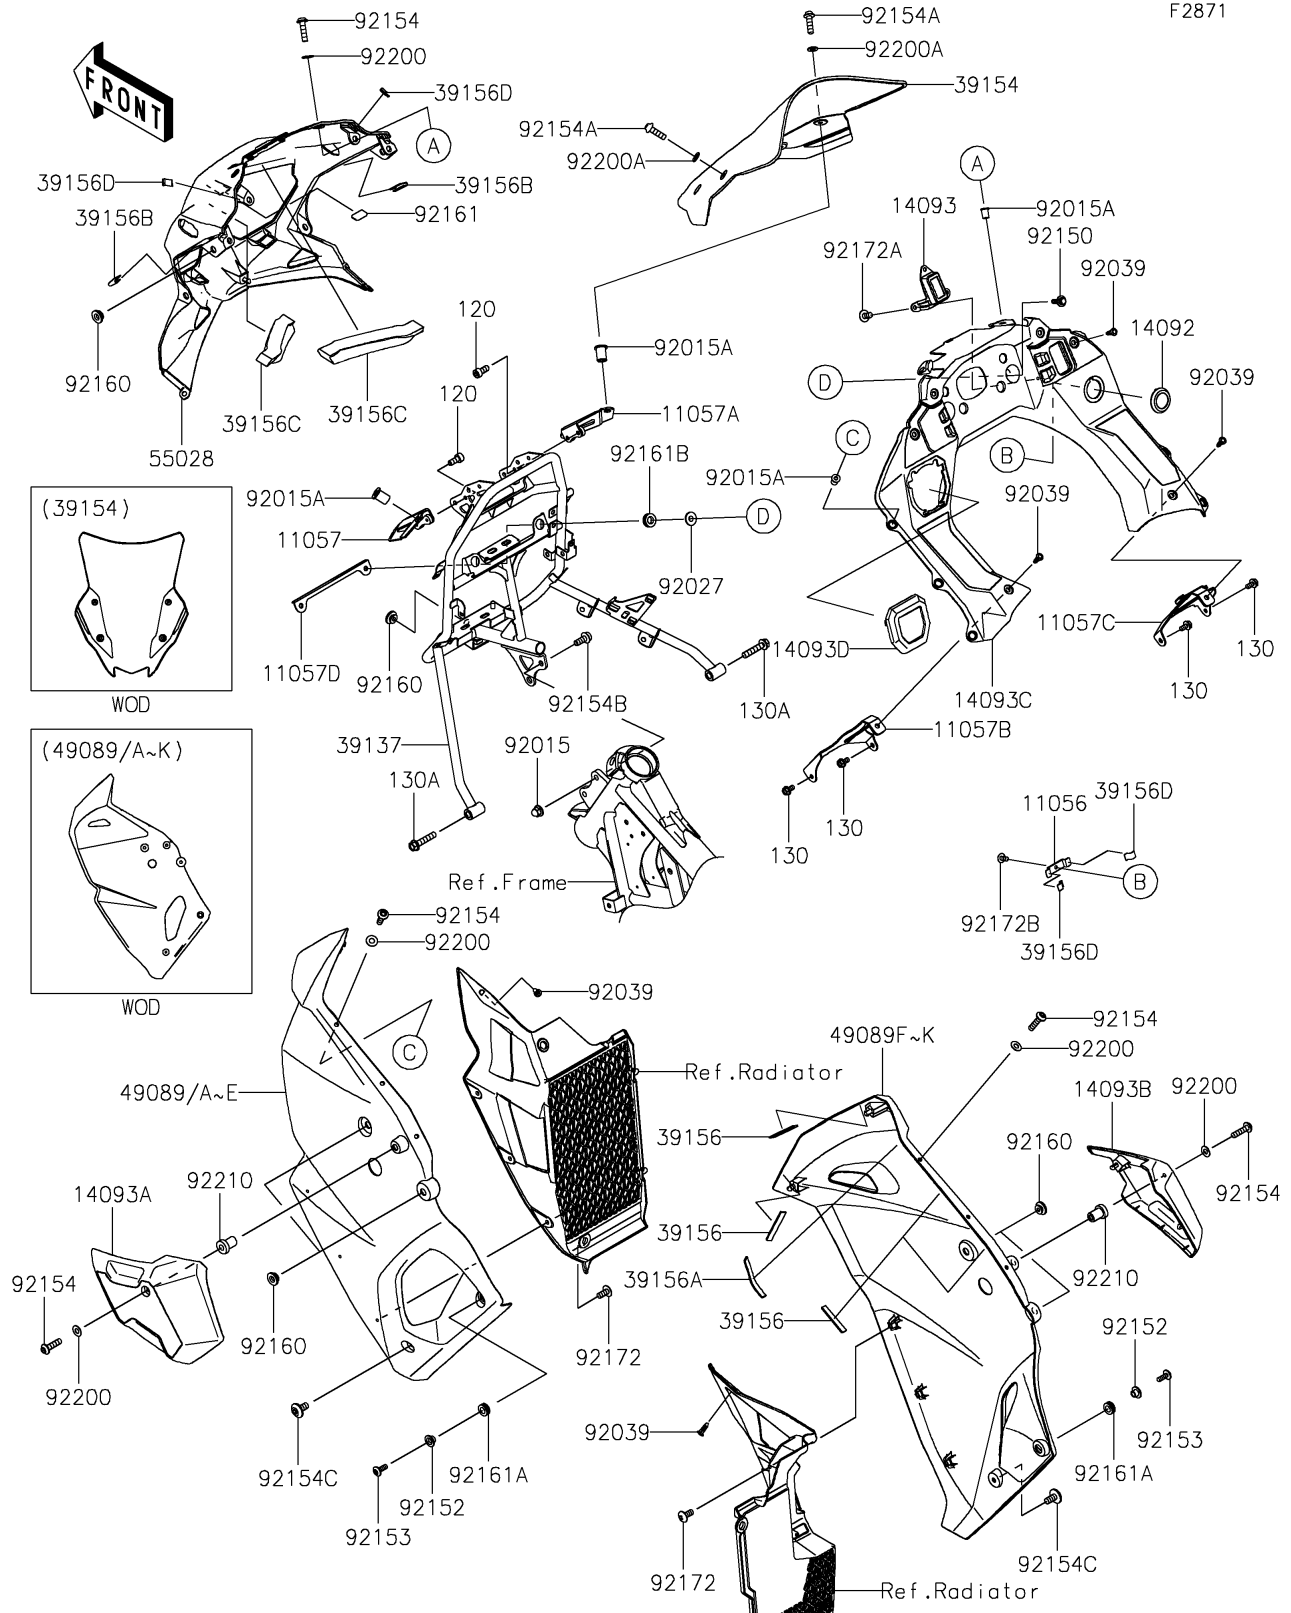

2024 KLR® 650 PARTS DIAGRAM

Cowling

F2871

2024 KLR® 650 PARTS LIST

Cowling

ITEM NAME	PART NUMBER	QUANTITY
BRACKET,CAP COVER (Ref # 11056)	11056-4313	1
BRACKET,WINDSHIELD,LH (Ref # 11057)	11057-4397	1
BRACKET,WINDSHIELD,RH (Ref # 11057A)	11057-4398	1
BRACKET,DASHBOARD,LH (Ref # 11057B)	11057-7243	1
BRACKET,DASHBOARD,RH (Ref # 11057C)	11057-7245	1
BRACKET,METER (Ref # 11057D)	11057-7893	1
COVER,DC SOCKET (Ref # 14092)	14092-0214	1
COVER,FOG SW. (Ref # 14093)	14093-0565	1
COVER,SHROUD,LH (Ref # 14093A)	14093-1074	1
COVER,SHROUD,RH (Ref # 14093B)	14093-1075	1
COVER,DASHBOARD (Ref # 14093C)	14093-1076	1
COVER,USB (Ref # 14093D)	14093-1077	1
STAY-COMP,COWLING (Ref # 39137)	39137-0731	1
WINDSHIELD (Ref # 39154)	39154-0434	1
PAD,10X50X2 (Ref # 39156)	39156-1924	8
PAD,10X80X2 (Ref # 39156A)	39156-2238	2
PAD,25X25X2 (Ref # 39156B)	39156-2573	2
PAD,20X15X150 (Ref # 39156C)	39156-2762	2
PAD,20X10X2 (Ref # 39156D)	39156-2849	4
SHROUD-ENGINE,LH,P.S.GRAY (Ref # 49089A)	49089-0995-36S	1
SHROUD-ENGINE,LH,P.C.WHITE (Ref # 49089D)	49089-0995-667	1
SHROUD-ENGINE,LH,F.RED (Ref # 49089E)	49089-0995-B1	1
SHROUD-ENGINE,RH,P.S.GRAY (Ref # 49089G)	49089-0996-36S	1
SHROUD-ENGINE,RH,P.C.WHITE (Ref # 49089J)	49089-0996-667	1
SHROUD-ENGINE,RH,F.RED (Ref # 49089K)	49089-0996-B1	1
COWLING,UPP (Ref # 55028)	55028-0800	1
NUT,CAP,8MM (Ref # 92015)	92015-1151	2
NUT,WELL,5MM (Ref # 92015A)	92015-1757	12
COLLAR,L=7.4 (Ref # 92027)	92027-1848	2