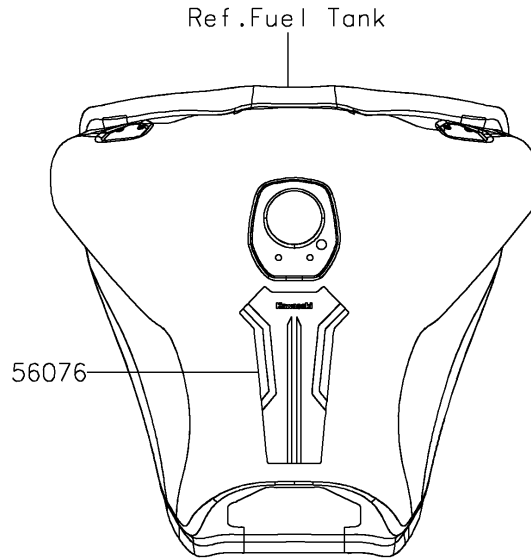

2024 KLR650 PARTS DIAGRAM

Decals(White)(GRFNN-GSFNL)

F2861D

2024 KLR650 PARTS LIST

Decals(White)(GRFNN-GSFNL)

ITEM NAME	PART NUMBER	QUANTITY
MARK,WINDSHIELD,KAWASAKI (Ref # 56054)	56054-2177	1
PATTERN,FUEL TANK (Ref # 56076)	56076-2404	1
PATTERN,SHROUD,UPP (Ref # 56077)	56077-0682	2
PATTERN,SHROUD,LWR,FR,LH (Ref # 56077A)	56077-0683	1
PATTERN,SHROUD,LWR,RR,LH (Ref # 56077B)	56077-0684	1
PATTERN,SHROUD,LWR,FR,RH (Ref # 56077C)	56077-0686	1
PATTERN,SHROUD,LWR,RR,RH (Ref # 56077D)	56077-0687	1