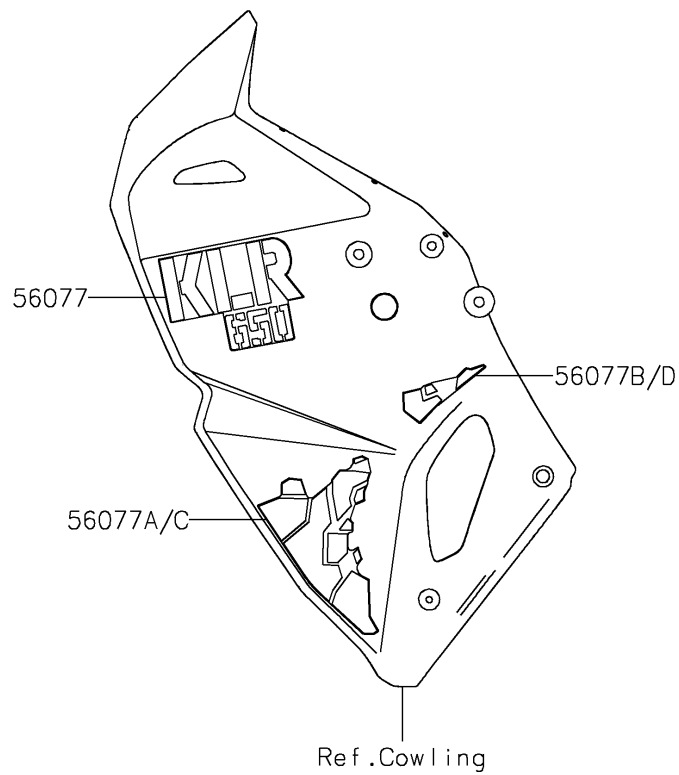

2024 KLR650 PARTS DIAGRAM

Decals(White)(GRFNN-GSFNL)

F2861D

2024 KLR650 PARTS LIST

Decals(White)(GRFNN-GSFNL)

ITEM NAME	PART NUMBER	QUANTITY
MARK,WINDSHIELD,KAWASAKI (Ref # 56054)	56054-2177	1
PATTERN,FUEL TANK (Ref # 56076)	56076-2404	1
PATTERN,SHROUD,UPP (Ref # 56077)	56077-0682	2
PATTERN,SHROUD,LWR,FR,LH (Ref # 56077A)	56077-0683	1
PATTERN,SHROUD,LWR,RR,LH (Ref # 56077B)	56077-0684	1
PATTERN,SHROUD,LWR,FR,RH (Ref # 56077C)	56077-0686	1
PATTERN,SHROUD,LWR,RR,RH (Ref # 56077D)	56077-0687	1