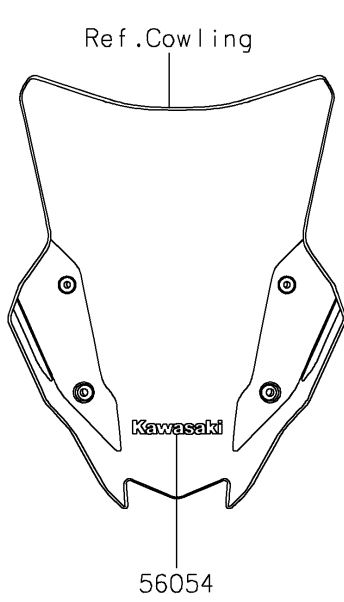

2024 KLR650 PARTS DIAGRAM

Decals(White)(GRFNN-GSFNL)

F2861D

2024 KLR650 PARTS LIST

Decals(White)(GRFNN-GSFNL)

ITEM NAME	PART NUMBER	QUANTITY
MARK,WINDSHIELD,KAWASAKI (Ref # 56054)	56054-2177	1
PATTERN,FUEL TANK (Ref # 56076)	56076-2404	1
PATTERN,SHROUD,UPP (Ref # 56077)	56077-0682	2
PATTERN,SHROUD,LWR,FR,LH (Ref # 56077A)	56077-0683	1
PATTERN,SHROUD,LWR,RR,LH (Ref # 56077B)	56077-0684	1
PATTERN,SHROUD,LWR,FR,RH (Ref # 56077C)	56077-0686	1
PATTERN,SHROUD,LWR,RR,RH (Ref # 56077D)	56077-0687	1