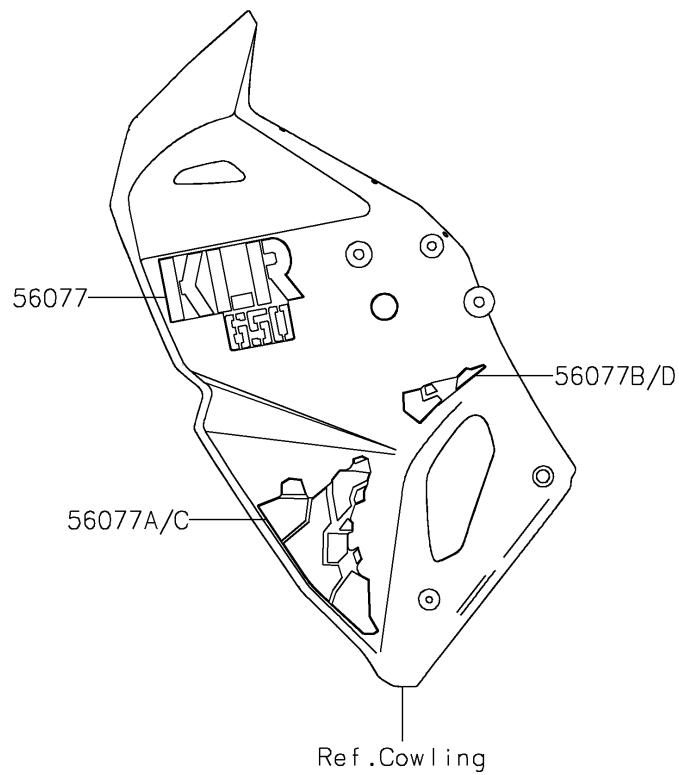

# 2024 KLR® 650 PARTS DIAGRAM

Decals(Red)(GRFNN/GRFNL)(CA,US)

F2861C

## 2024 KLR® 650 PARTS LIST

Decals(Red)(GRFNN/GRFNL)(CA,US)

ITEM NAME	PART NUMBER	QUANTITY
MARK,WINDSHIELD,KAWASAKI (Ref # 56054)	56054-2177	1
PATTERN,FUEL TANK (Ref # 56076)	56076-2404	1
PATTERN,SHROUD,UPP (Ref # 56077)	56077-0688	2
PATTERN,SHROUD,LWR,FR,LH (Ref # 56077A)	56077-0689	1
PATTERN,SHROUD,LWR,RR,LH (Ref # 56077B)	56077-0690	1
PATTERN,SHROUD,LWR,FR,RH (Ref # 56077C)	56077-0692	1
PATTERN,SHROUD,LWR,RR,RH (Ref # 56077D)	56077-0693	1