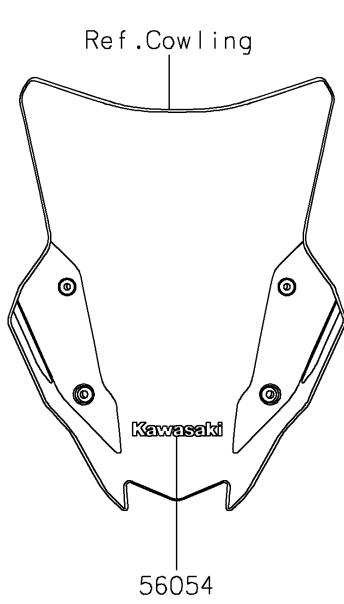

# 2024 KLR® 650 PARTS DIAGRAM

Decals(Red)(GRFNN/GRFNL)(CA,US)

F2861C

## 2024 KLR® 650 PARTS LIST

Decals(Red)(GRFNN/GRFNL)(CA,US)

ITEM NAME	PART NUMBER	QUANTITY
MARK,WINDSHIELD,KAWASAKI (Ref # 56054)	56054-2177	1
PATTERN,FUEL TANK (Ref # 56076)	56076-2404	1
PATTERN,SHROUD,UPP (Ref # 56077)	56077-0688	2
PATTERN,SHROUD,LWR,FR,LH (Ref # 56077A)	56077-0689	1
PATTERN,SHROUD,LWR,RR,LH (Ref # 56077B)	56077-0690	1
PATTERN,SHROUD,LWR,FR,RH (Ref # 56077C)	56077-0692	1
PATTERN,SHROUD,LWR,RR,RH (Ref # 56077D)	56077-0693	1