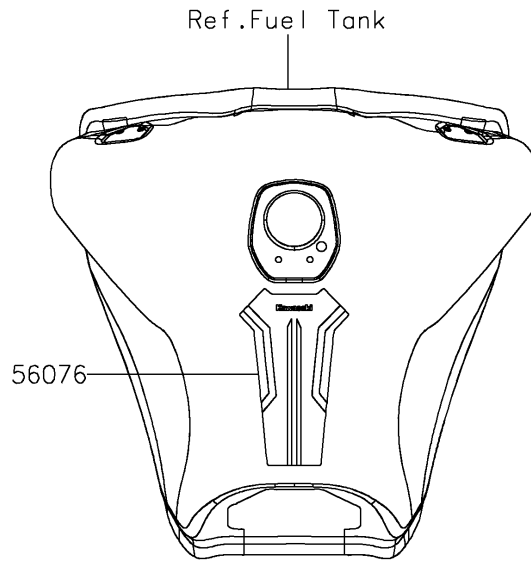

# 2024 KLR® 650 PARTS DIAGRAM

Decals(Red)(GRFNN/GRFNL)(CA,US)

F2861C

## 2024 KLR® 650 PARTS LIST

Decals(Red)(GRFNN/GRFNL)(CA,US)

ITEM NAME	PART NUMBER	QUANTITY
MARK,WINDSHIELD,KAWASAKI (Ref # 56054)	56054-2177	1
PATTERN,FUEL TANK (Ref # 56076)	56076-2404	1
PATTERN,SHROUD,UPP (Ref # 56077)	56077-0688	2
PATTERN,SHROUD,LWR,FR,LH (Ref # 56077A)	56077-0689	1
PATTERN,SHROUD,LWR,RR,LH (Ref # 56077B)	56077-0690	1
PATTERN,SHROUD,LWR,FR,RH (Ref # 56077C)	56077-0692	1
PATTERN,SHROUD,LWR,RR,RH (Ref # 56077D)	56077-0693	1