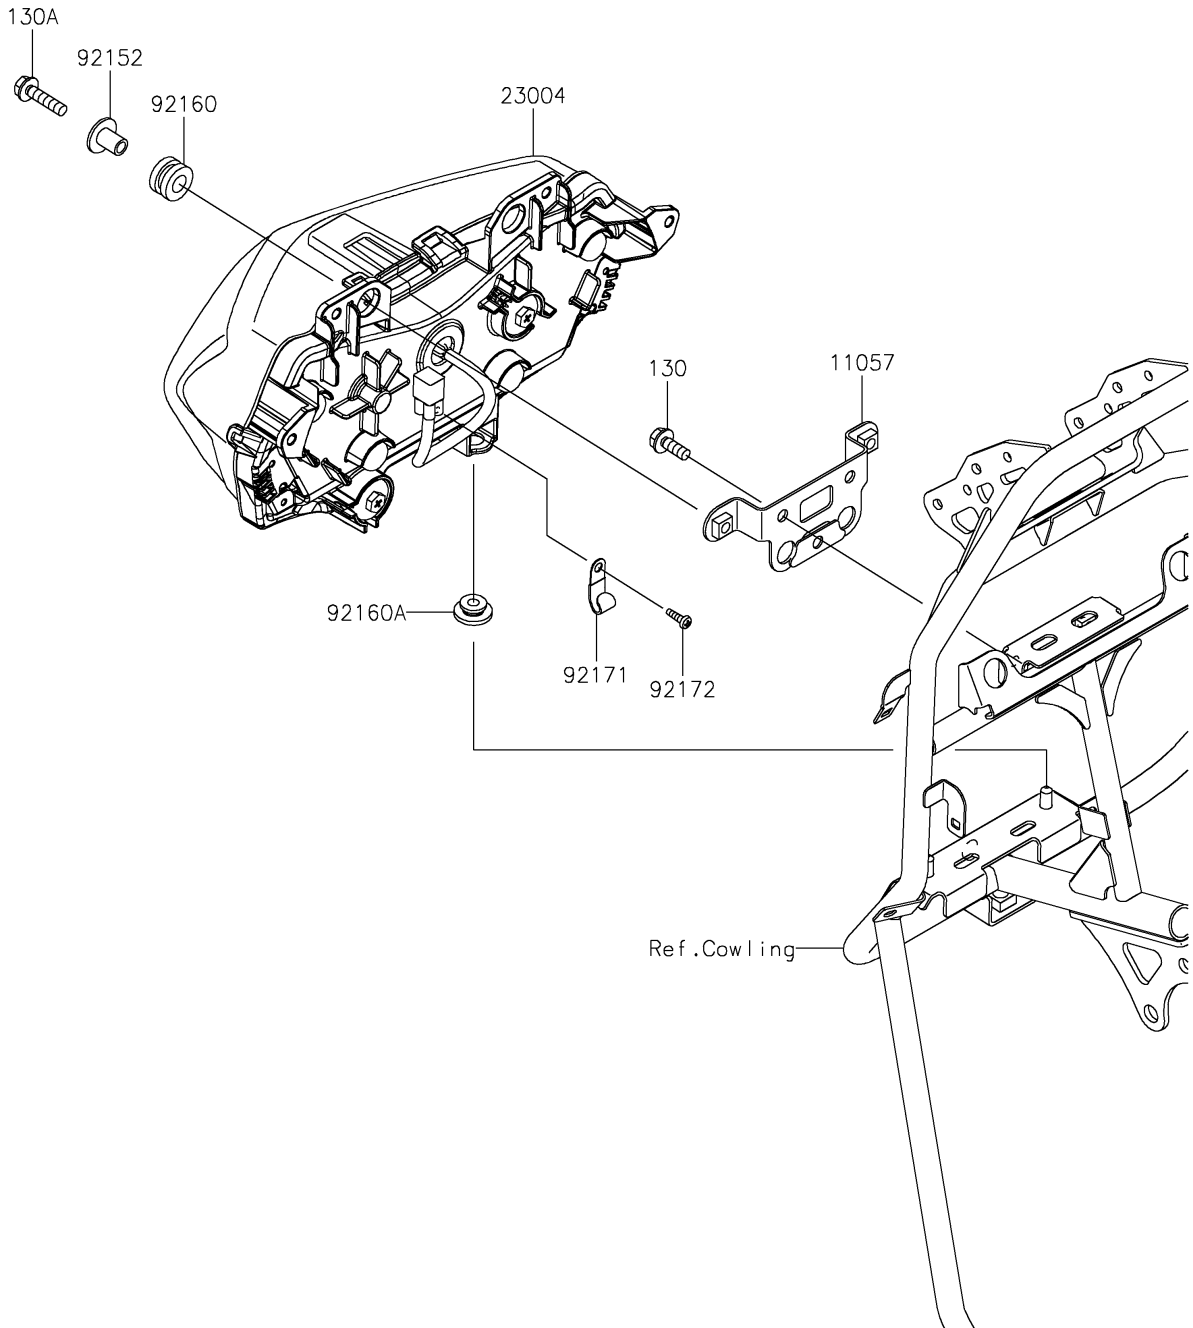

2025 KLR650 PARTS DIAGRAM

Headlight(s)

F2710

2025 KLR650 PARTS LIST

Headlight(s)

ITEM NAME	PART NUMBER	QUANTITY
BRACKET,HEAD LAMP (Ref # 11057)	11057-7884	1
LAMP-HEAD,LED (Ref # 23004)	23004-0414	1
COLLAR,6.3X20X15.1 (Ref # 92152)	92152-2322	2
DAMPER,10X20X12 (Ref # 92160)	92160-1167	2
DAMPER (Ref # 92160A)	92160-1613	2
CLAMP (Ref # 92171)	92171-1539	1
SCREW,TAPPING,4X12 (Ref # 92172)	92172-0233	1
BOLT-FLANGED,6X16 (Ref # 130)	130BA0616	2
BOLT-FLANGED,6X25 (Ref # 130A)	130BB0625	2