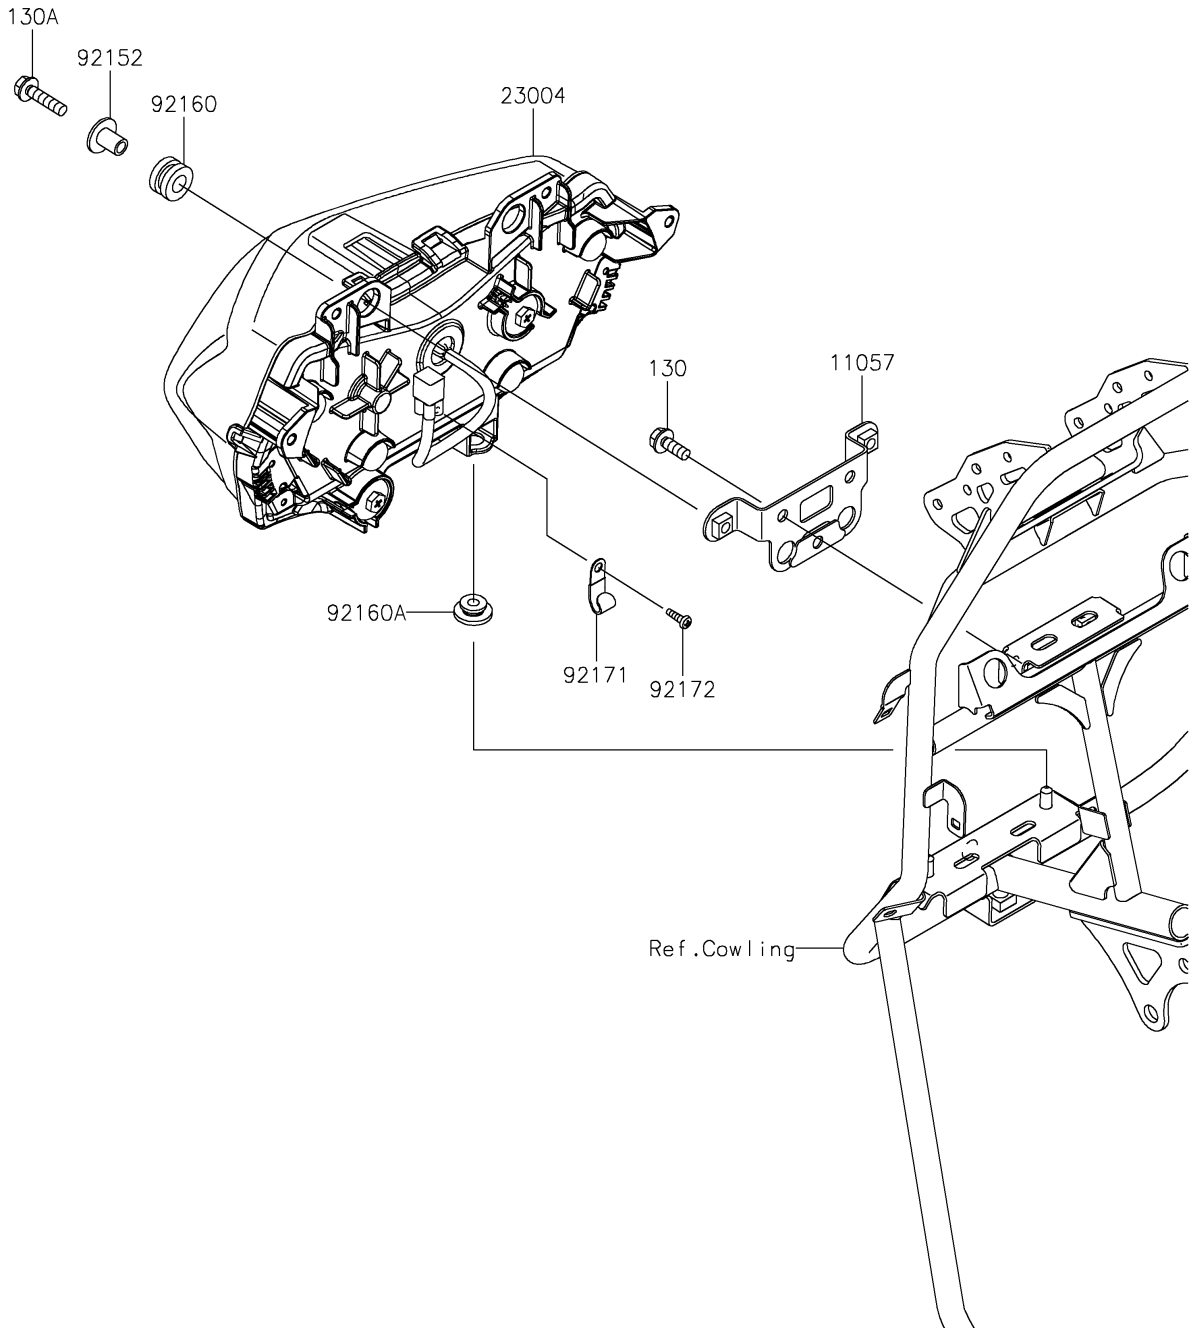

2024 KLR® 650 PARTS DIAGRAM

Headlight(s)

F2710

2024 KLR® 650 PARTS LIST

Headlight(s)

ITEM NAME	PART NUMBER	QUANTITY
BRACKET,HEAD LAMP (Ref # 11057)	11057-7884	1
LAMP-HEAD,LED (Ref # 23004)	23004-0414	1
COLLAR,6.3X20X15.1 (Ref # 92152)	92152-2322	2
DAMPER,10X20X12 (Ref # 92160)	92160-1167	2
DAMPER (Ref # 92160A)	92160-1613	2
CLAMP (Ref # 92171)	92171-1539	1
SCREW,TAPPING,4X12 (Ref # 92172)	92172-0233	1
BOLT-FLANGED,6X16 (Ref # 130)	130BA0616	2
BOLT-FLANGED,6X25 (Ref # 130A)	130BB0625	2