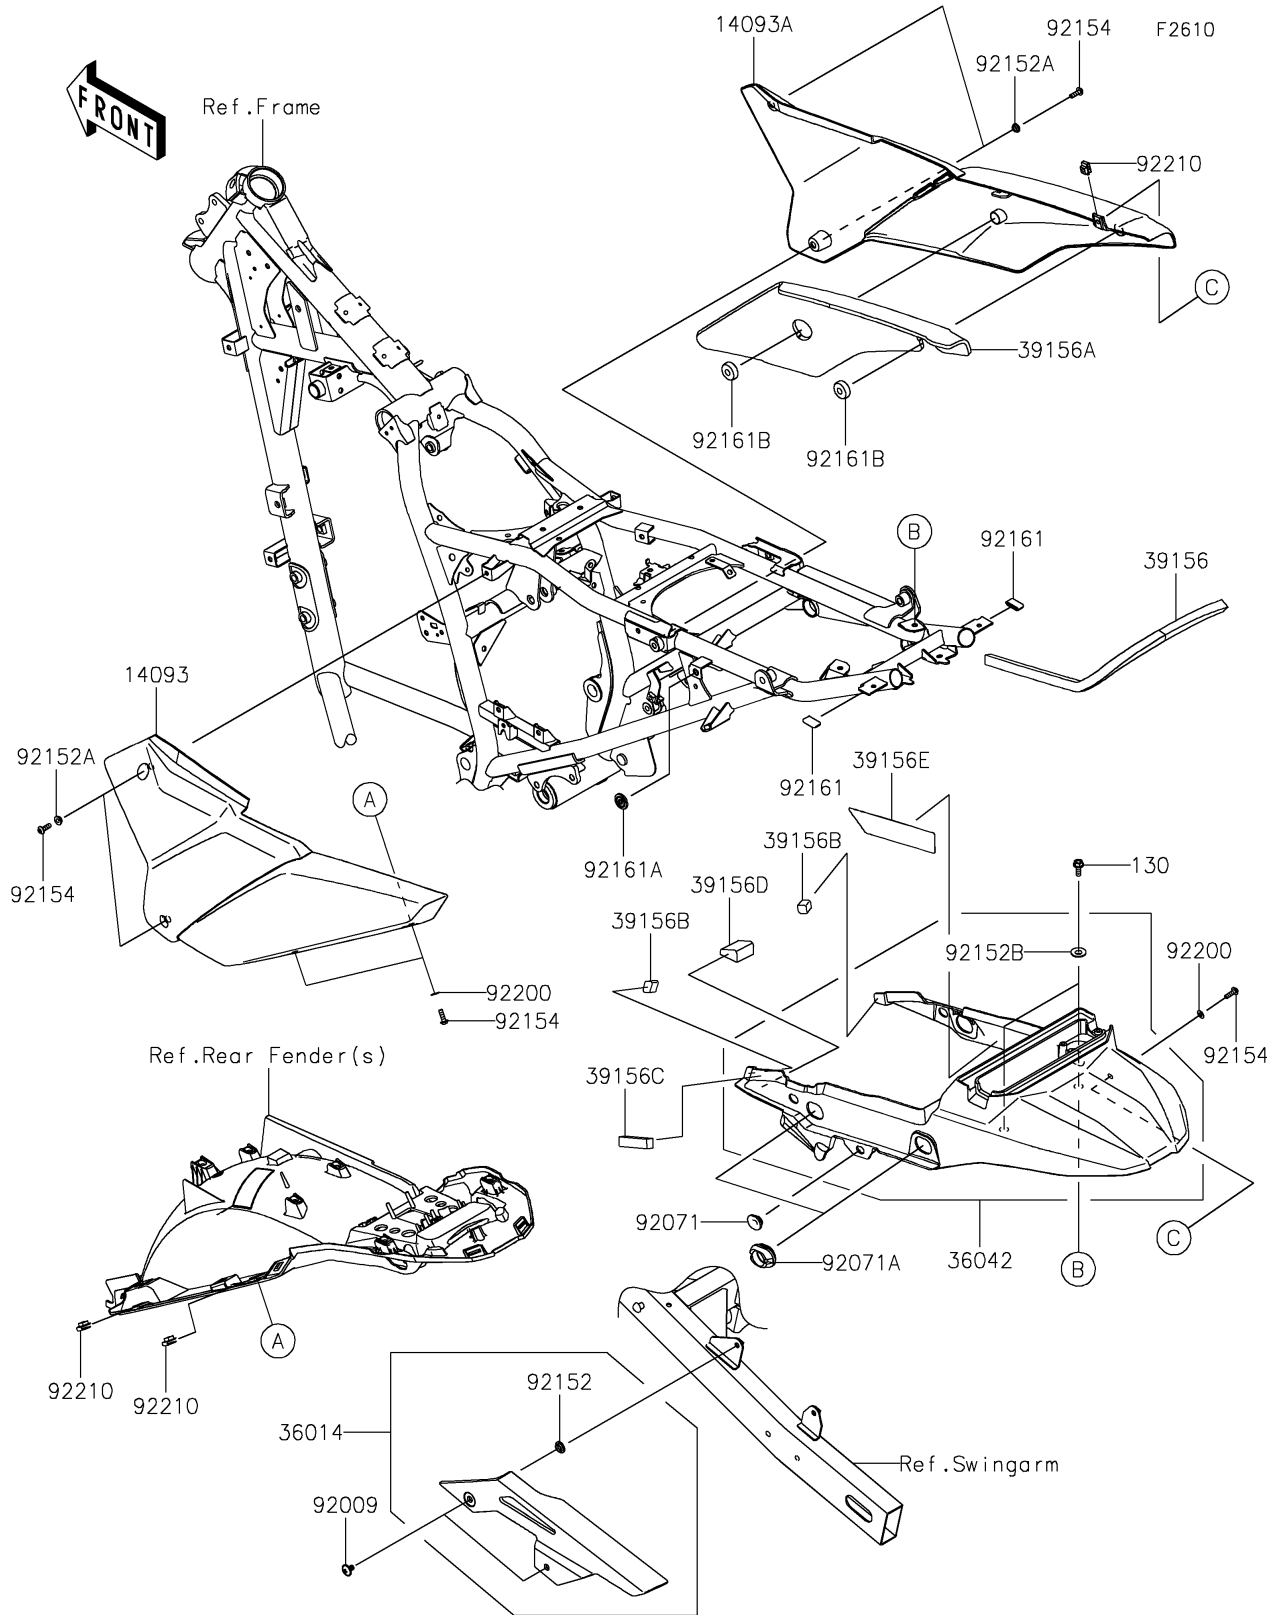

2025 KLR650 PARTS DIAGRAM

Side Covers/Chain Cover

2025 KLR650 PARTS LIST

Side Covers/Chain Cover

ITEM NAME	PART NUMBER	QUANTITY
COVER,SIDE,LH,BLACK (Ref # 14093)	14093-1275-6Z	1
COVER,SIDE,RH,BLACK (Ref # 14093A)	14093-1276-6Z	1
CASE-CHAIN (Ref # 36014)	36014-0044	1
COVER-TAIL,BLACK (Ref # 36042)	36042-0015-6Z	1
PAD,10X13X440 (Ref # 39156)	39156-2663	1
PAD,SIDE COVER,RH (Ref # 39156A)	39156-2682	1
PAD (Ref # 39156B)	39156-2750	2
PAD,10X13X62 (Ref # 39156C)	39156-2763	1
PAD (Ref # 39156D)	39156-2764	1
PAD,TAIL COVER (Ref # 39156E)	39156-2780	1
SCREW,6X10 (Ref # 92009)	92009-1729	2
GROMMET,20X24X7.5 (Ref # 92071)	92071-0766	1
GROMMET,26.4X42.4X15.8 (Ref # 92071A)	92071-0772	4
COLLAR,8.8X11.2X4 (Ref # 92152)	92152-0909	2
COLLAR (Ref # 92152A)	92152-2903	4
COLLAR (Ref # 92152B)	92152-2907	2
BOLT,SOCKET,5X16 (Ref # 92154)	92154-0182	7
DAMPER,12X23 (Ref # 92161)	92161-1367	2
DAMPER,8X22X10 (Ref # 92161A)	92161-1685	1
DAMPER (Ref # 92161B)	92161-2090	2
WASHER,NYLONE,5.3X11.5X0.5 (Ref # 92200)	92200-0006	3
NUT,PLATE,5MM (Ref # 92210)	92210-0935	3
BOLT-FLANGED,6X16 (Ref # 130)	130BA0616	2