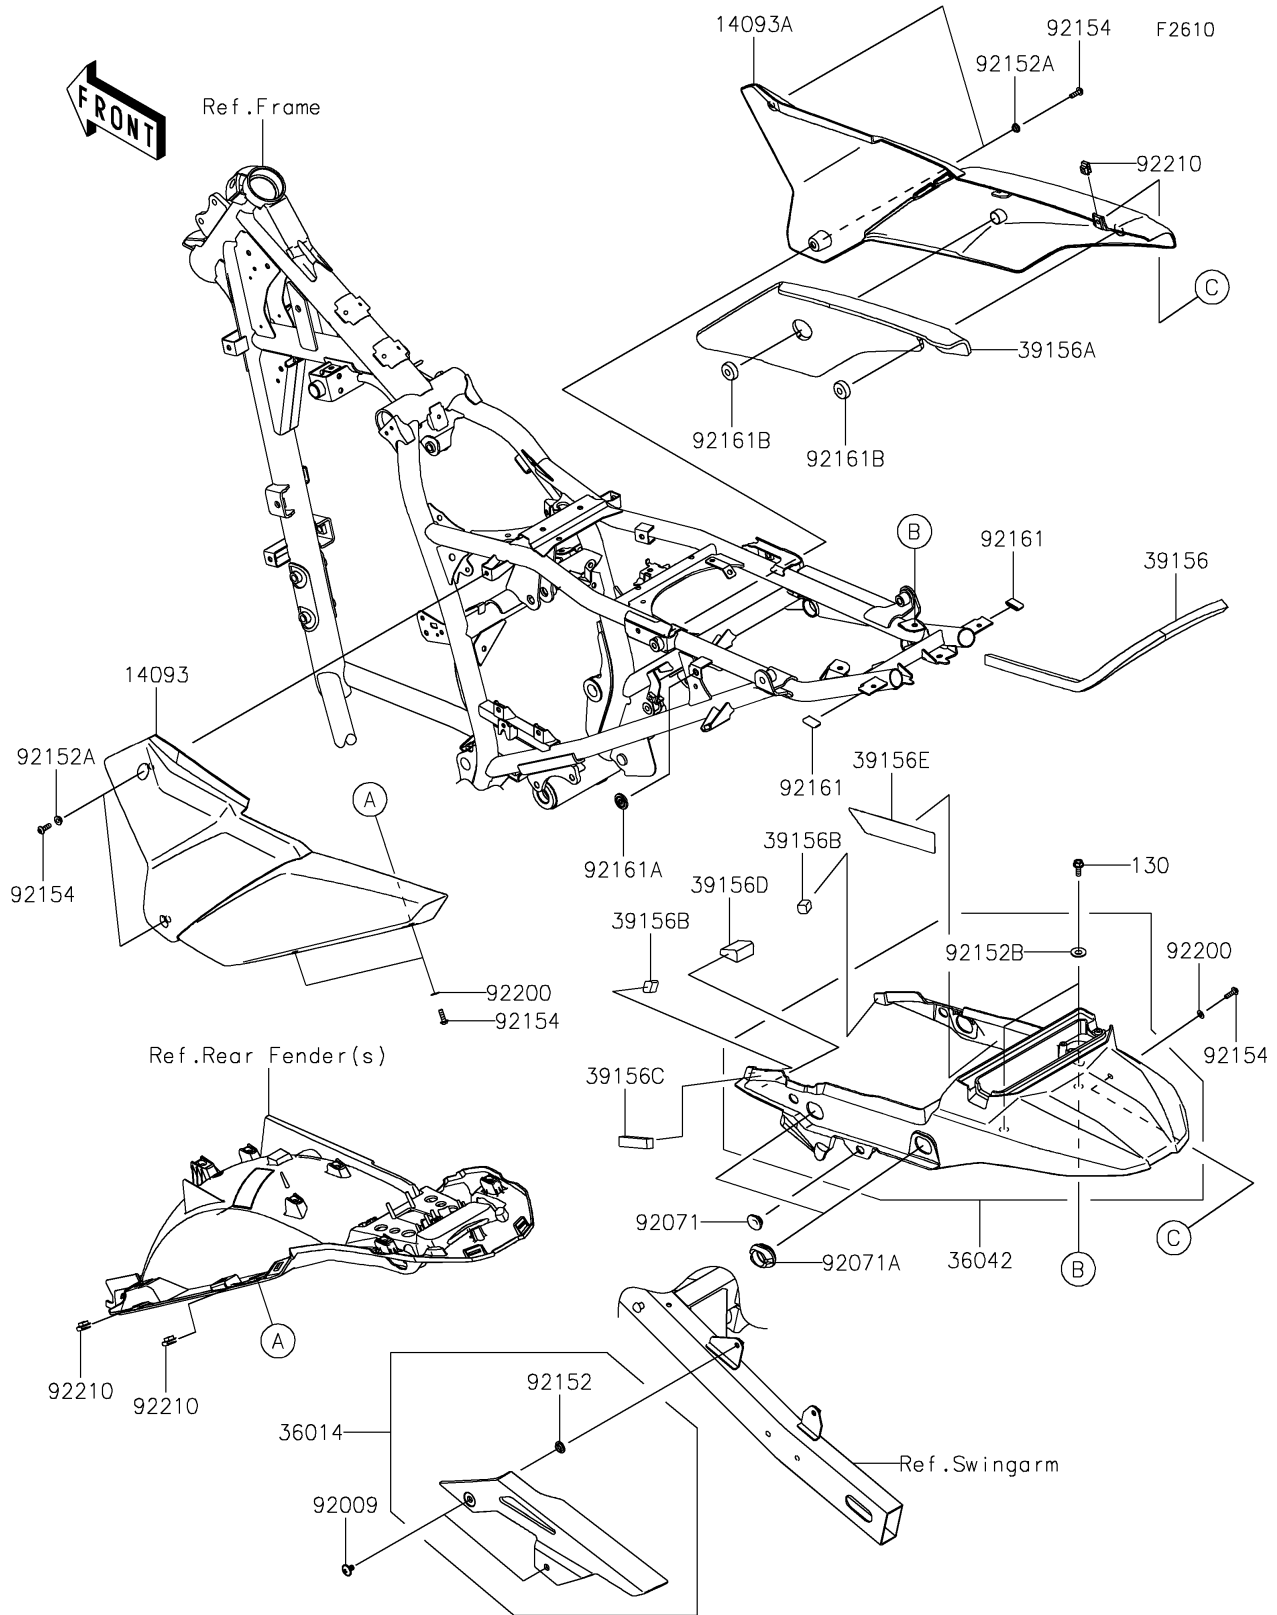

2024 KLR® 650 PARTS DIAGRAM

Side Covers/Chain Cover

2024 KLR® 650 PARTS LIST

Side Covers/Chain Cover

ITEM NAME	PART NUMBER	QUANTITY
COVER,SIDE,LH,BLACK (Ref # 14093)	14093-1275-6Z	1
COVER,SIDE,RH,BLACK (Ref # 14093A)	14093-1276-6Z	1
CASE-CHAIN (Ref # 36014)	36014-0044	1
COVER-TAIL,BLACK (Ref # 36042)	36042-0015-6Z	1
PAD,10X13X440 (Ref # 39156)	39156-2663	1
PAD,SIDE COVER,RH (Ref # 39156A)	39156-2682	1
PAD (Ref # 39156B)	39156-2750	2
PAD,10X13X62 (Ref # 39156C)	39156-2763	1
PAD (Ref # 39156D)	39156-2764	1
PAD,TAIL COVER (Ref # 39156E)	39156-2780	1
SCREW,6X10 (Ref # 92009)	92009-1729	2
GROMMET,20X24X7.5 (Ref # 92071)	92071-0766	1
GROMMET,26.4X42.4X15.8 (Ref # 92071A)	92071-0772	4
COLLAR,8.8X11.2X4 (Ref # 92152)	92152-0909	2
COLLAR (Ref # 92152A)	92152-2903	4
COLLAR (Ref # 92152B)	92152-2907	2
BOLT,SOCKET,5X16 (Ref # 92154)	92154-0182	7
DAMPER,12X23 (Ref # 92161)	92161-1367	2
DAMPER,8X22X10 (Ref # 92161A)	92161-1685	1
DAMPER (Ref # 92161B)	92161-2090	2
WASHER,NYLONE,5.3X11.5X0.5 (Ref # 92200)	92200-0006	3
NUT,PLATE,5MM (Ref # 92210)	92210-0935	3
BOLT-FLANGED,6X16 (Ref # 130)	130BA0616	2