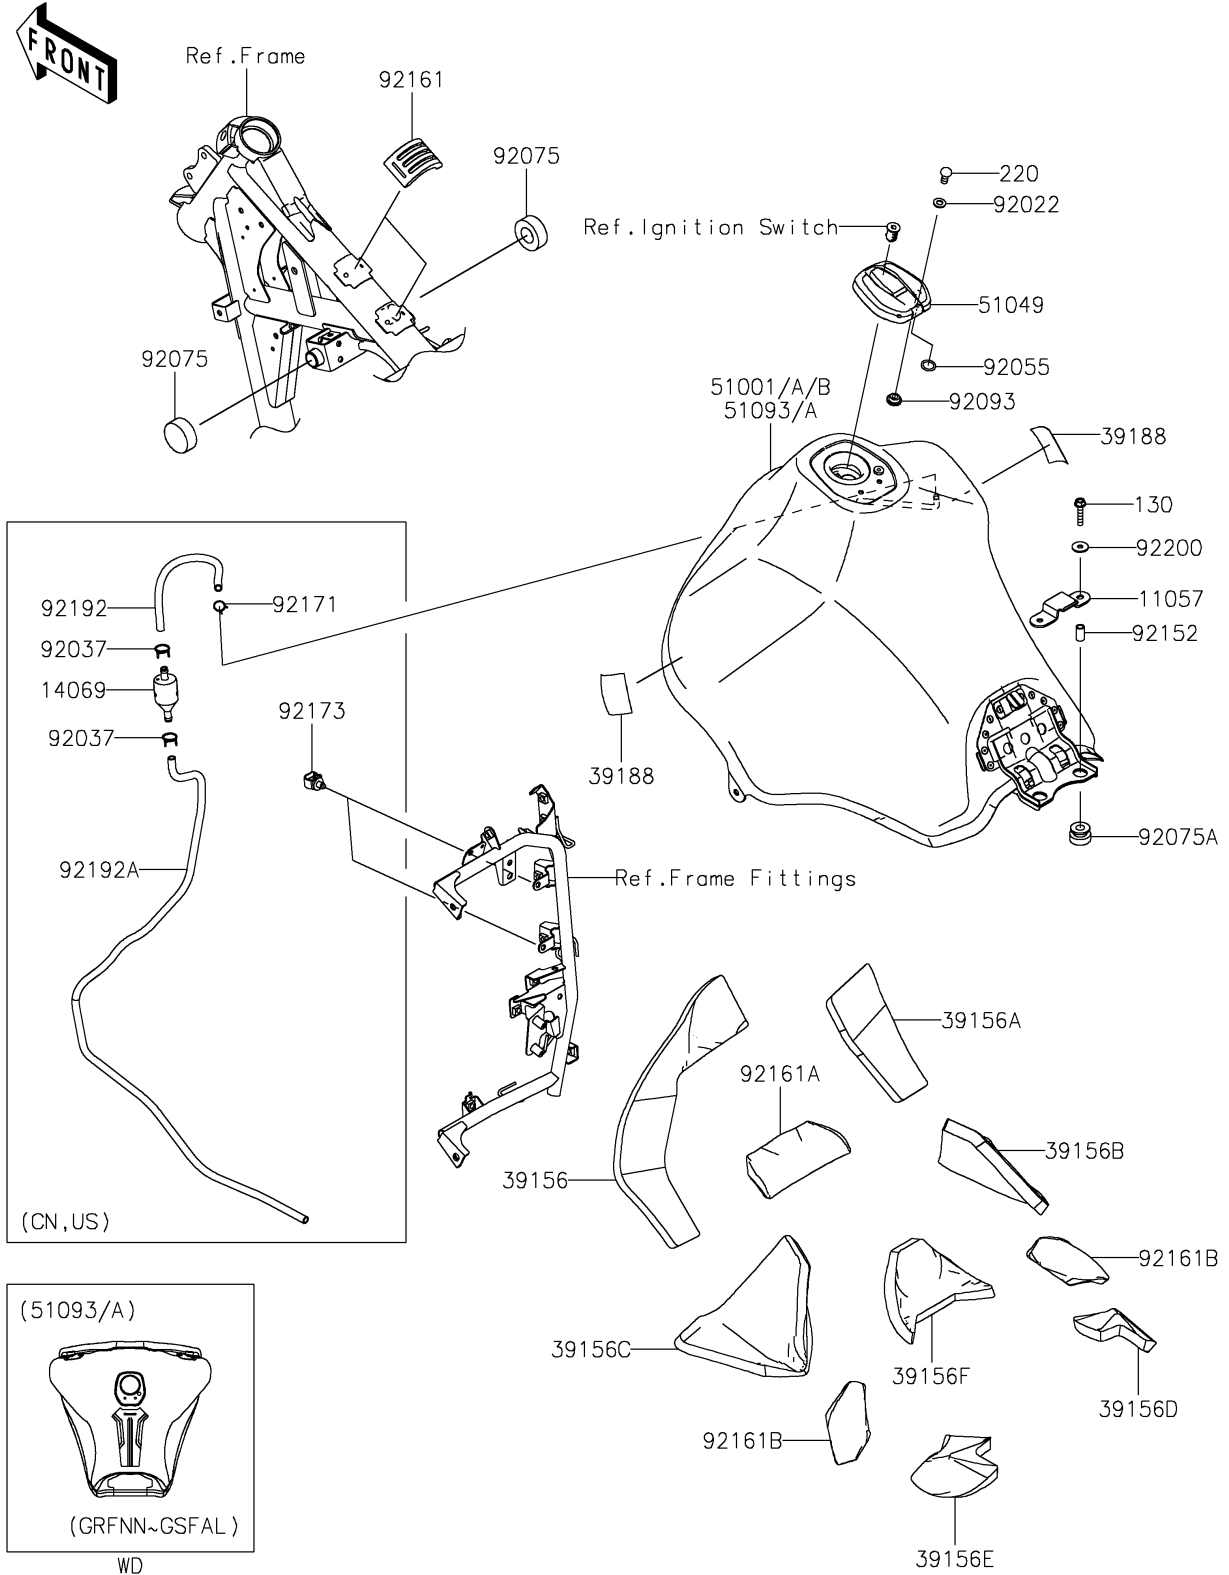

2025 KLR650 PARTS DIAGRAM

Fuel Tank

F2410

2025 KLR650 PARTS LIST

Fuel Tank

ITEM NAME	PART NUMBER	QUANTITY
BRACKET,SEAT (Ref # 11057)	11057-4274	1
PAD,FR,LH (Ref # 39156)	39156-2664	1
PAD,FR,RH (Ref # 39156A)	39156-2665	1
PAD,MID,RH (Ref # 39156B)	39156-2701	1
PAD,MID,LH (Ref # 39156C)	39156-2702	1
PAD,RR,RH (Ref # 39156D)	39156-2703	1
PAD,RR,LH (Ref # 39156E)	39156-2704	1
PAD,CNT (Ref # 39156F)	39156-2705	1
TAPE,40X50 (Ref # 39188)	39188-0049	2
CAP-TANK,FUEL (Ref # 51049)	51049-0760	1
TANK-COMP-FUEL,M.C.GRAY (Ref # 51093)	51093-5173-51A	1
WASHER,5.1X10X1.0 (Ref # 92022)	92022-1977	2
RING-O (Ref # 92055)	92055-1023	2
DAMPER,FUEL TANK (Ref # 92075)	92075-101	2
DAMPER (Ref # 92075A)	92075-1660	2
SEAL,FUEL TANK CAP (Ref # 92093)	92093-1030	1
COLLAR,6.8X10X18 (Ref # 92152)	92152-2726	2
DAMPER (Ref # 92161)	92161-2372	2
DAMPER,CNT (Ref # 92161A)	92161-2394	1
DAMPER,LH&RH (Ref # 92161B)	92161-2395	2
WASHER,6.5X20X1.6 (Ref # 92200)	92200-1962	2
BOLT-FLANGED,6X30 (Ref # 130)	130BB0630	2
SCREW-PAN-CROS,5X10 (Ref # 220)	220AA0510	2
BREATHER,FUEL TANK (Ref # 14069)	14069-1004	1
CLAMP,TUBE (Ref # 92037)	92037-147	2
CLAMP,8X0.7 (Ref # 92171)	92171-1973	1
CLAMP,12MM DIA. (Ref # 92173)	92173-0736	2
TUBE,BREATHER,6X9X220 (Ref # 92192)	92192-2441	1
TUBE,BREATHER,6X9X900 (Ref # 92192A)	92192-2442	1