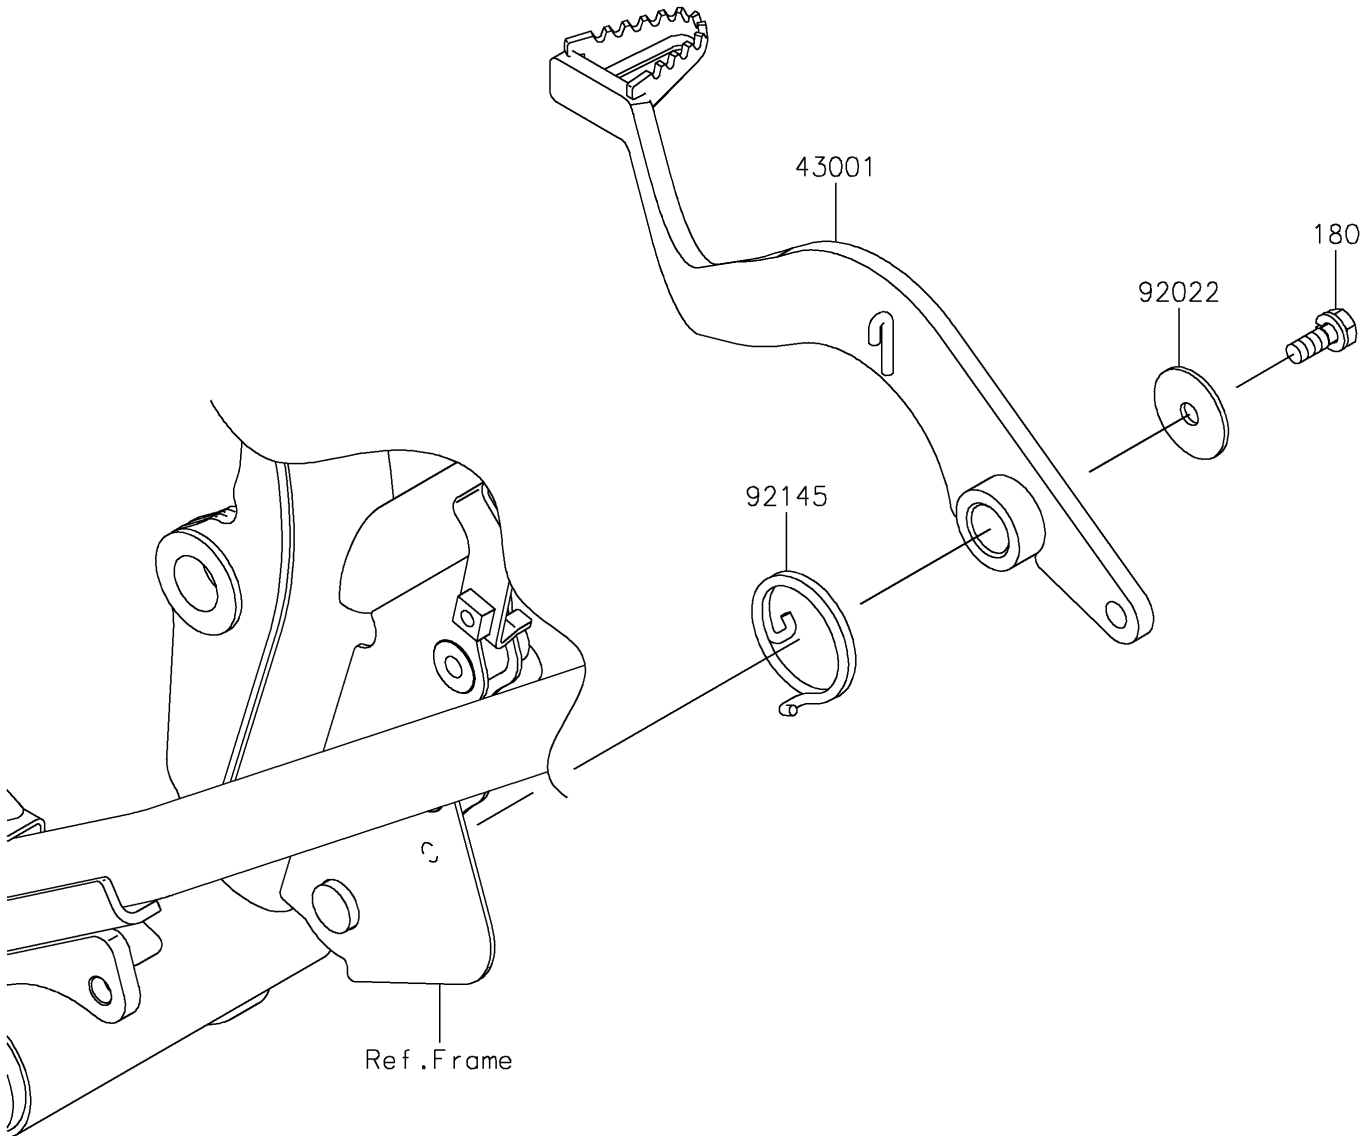

2024 KLR650 PARTS DIAGRAM

Brake Pedal

F2260

2024 KLR650 PARTS LIST

Brake Pedal

ITEM NAME	PART NUMBER	QUANTITY
LEVER-BRAKE,PEDAL (Ref # 43001)	43001-0777	1
WASHER,7X28X1.6 (Ref # 92022)	92022-1282	1
SPRING,RETURN (Ref # 92145)	92145-0807	1
BOLT-UPSET-WS,6X16 (Ref # 180)	180BA0616	1