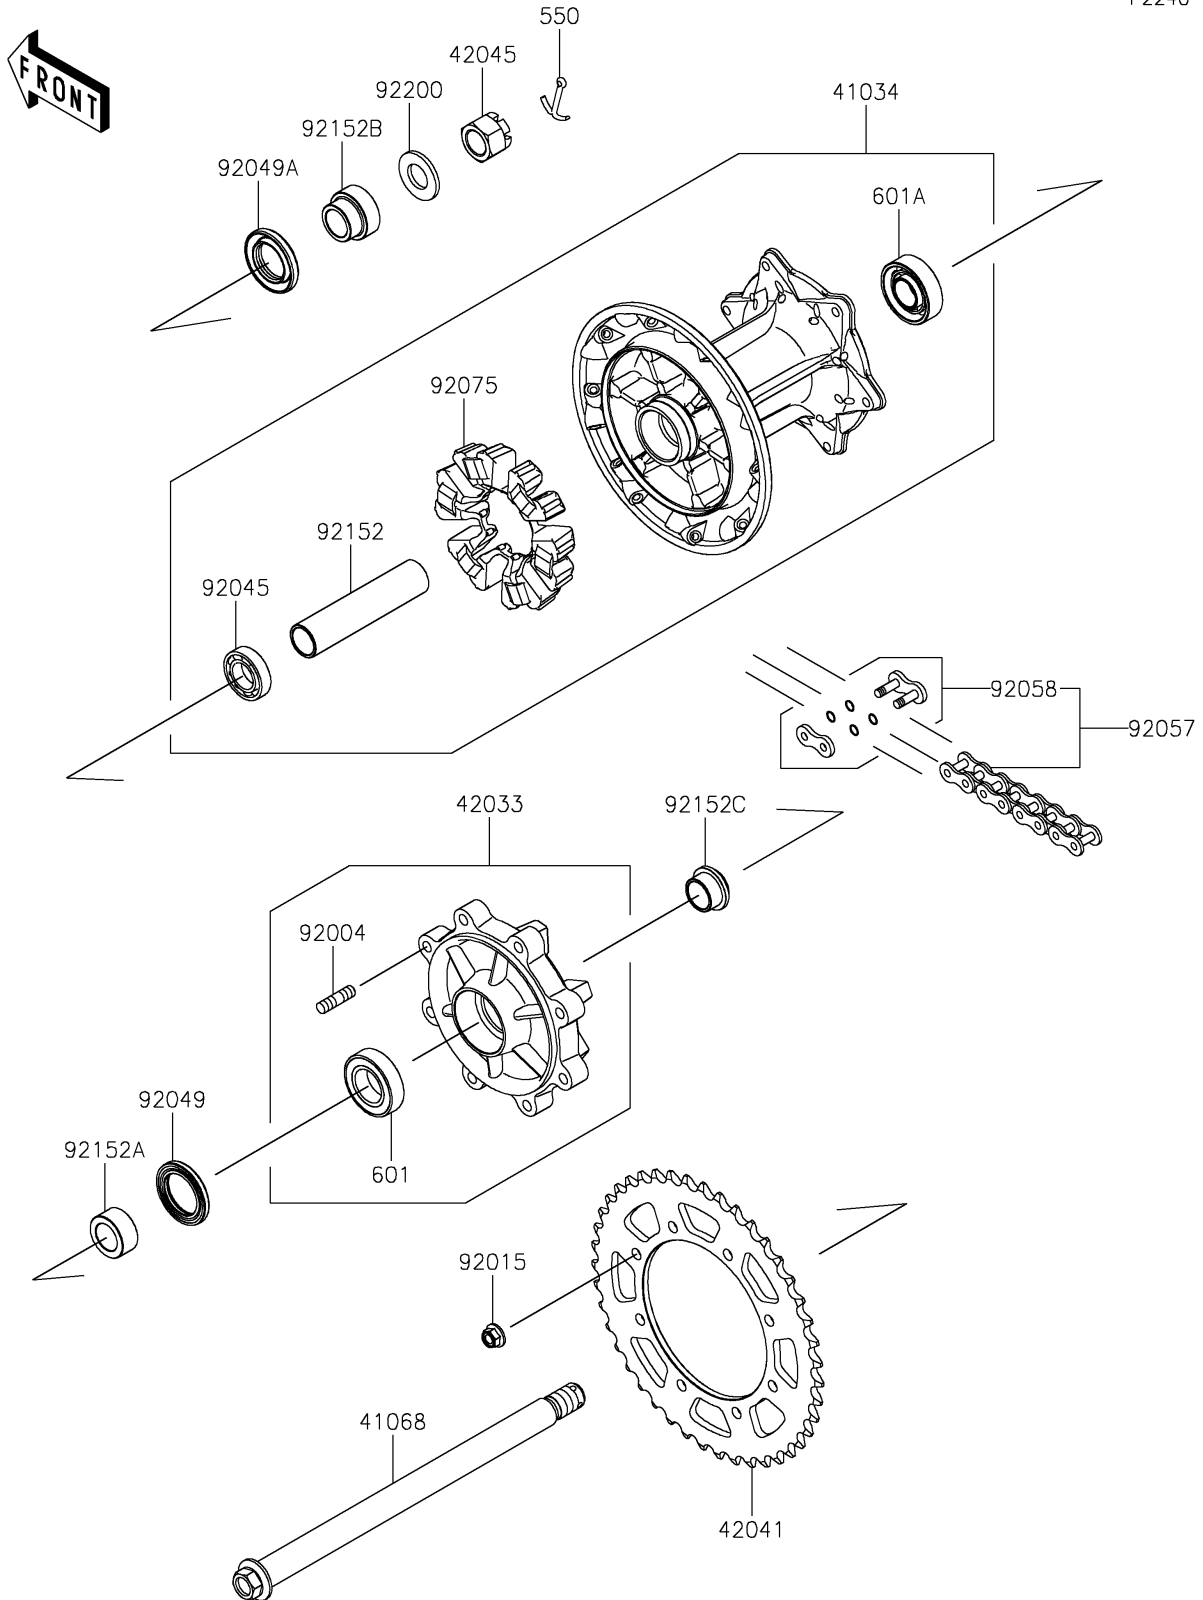

2025 KLR650 PARTS DIAGRAM

Rear Hub

F2240

2025 KLR650 PARTS LIST

Rear Hub

ITEM NAME	PART NUMBER	QUANTITY
DRUM-ASSY,RR (Ref # 41034)	41034-0609	1
AXLE,RR (Ref # 41068)	41068-0659	1
COUPLING-ASSY,REAR HUB (Ref # 42033)	42033-0596	1
SPROCKET-HUB,43T (Ref # 42041)	42041-0185	1
NUT,CASTLE,18MM (Ref # 42045)	42045-018	1
STUD,8X16 (Ref # 92004)	92004-1150	8
NUT,8MM (Ref # 92015)	92015-1432	8
BEARING-BALL,20X37X9 (Ref # 92045)	92045-0942	1
SEAL-OIL,32X47X5 (Ref # 92049)	92049-0795	1
SEAL-OIL,27X47X7 (Ref # 92049A)	92049-0802	1
CHAIN,DRIVE,520VEX110L (Ref # 92057)	92057-0806	1
JOINT-CHAIN (Ref # 92058)	92058-0044	1
DAMPER,SHOCK,RR HUB (Ref # 92075)	92075-1068	1
COLLAR,20.2X28X110.5 (Ref # 92152)	92152-2735	1
COLLAR,LH (Ref # 92152A)	92152-2736	1
COLLAR,RH (Ref # 92152B)	92152-2737	1
COLLAR,COUPLING (Ref # 92152C)	92152-2738	1
WASHER,19X36X3.2 (Ref # 92200)	92200-0296	1
PIN-COTTER,4.0X35 (Ref # 550)	550AA4035	1
BEARING-BALL,#6005UU (Ref # 601)	601B6005UU	1
BEARING-BALL,#6204UG (Ref # 601A)	601B6204UG	1