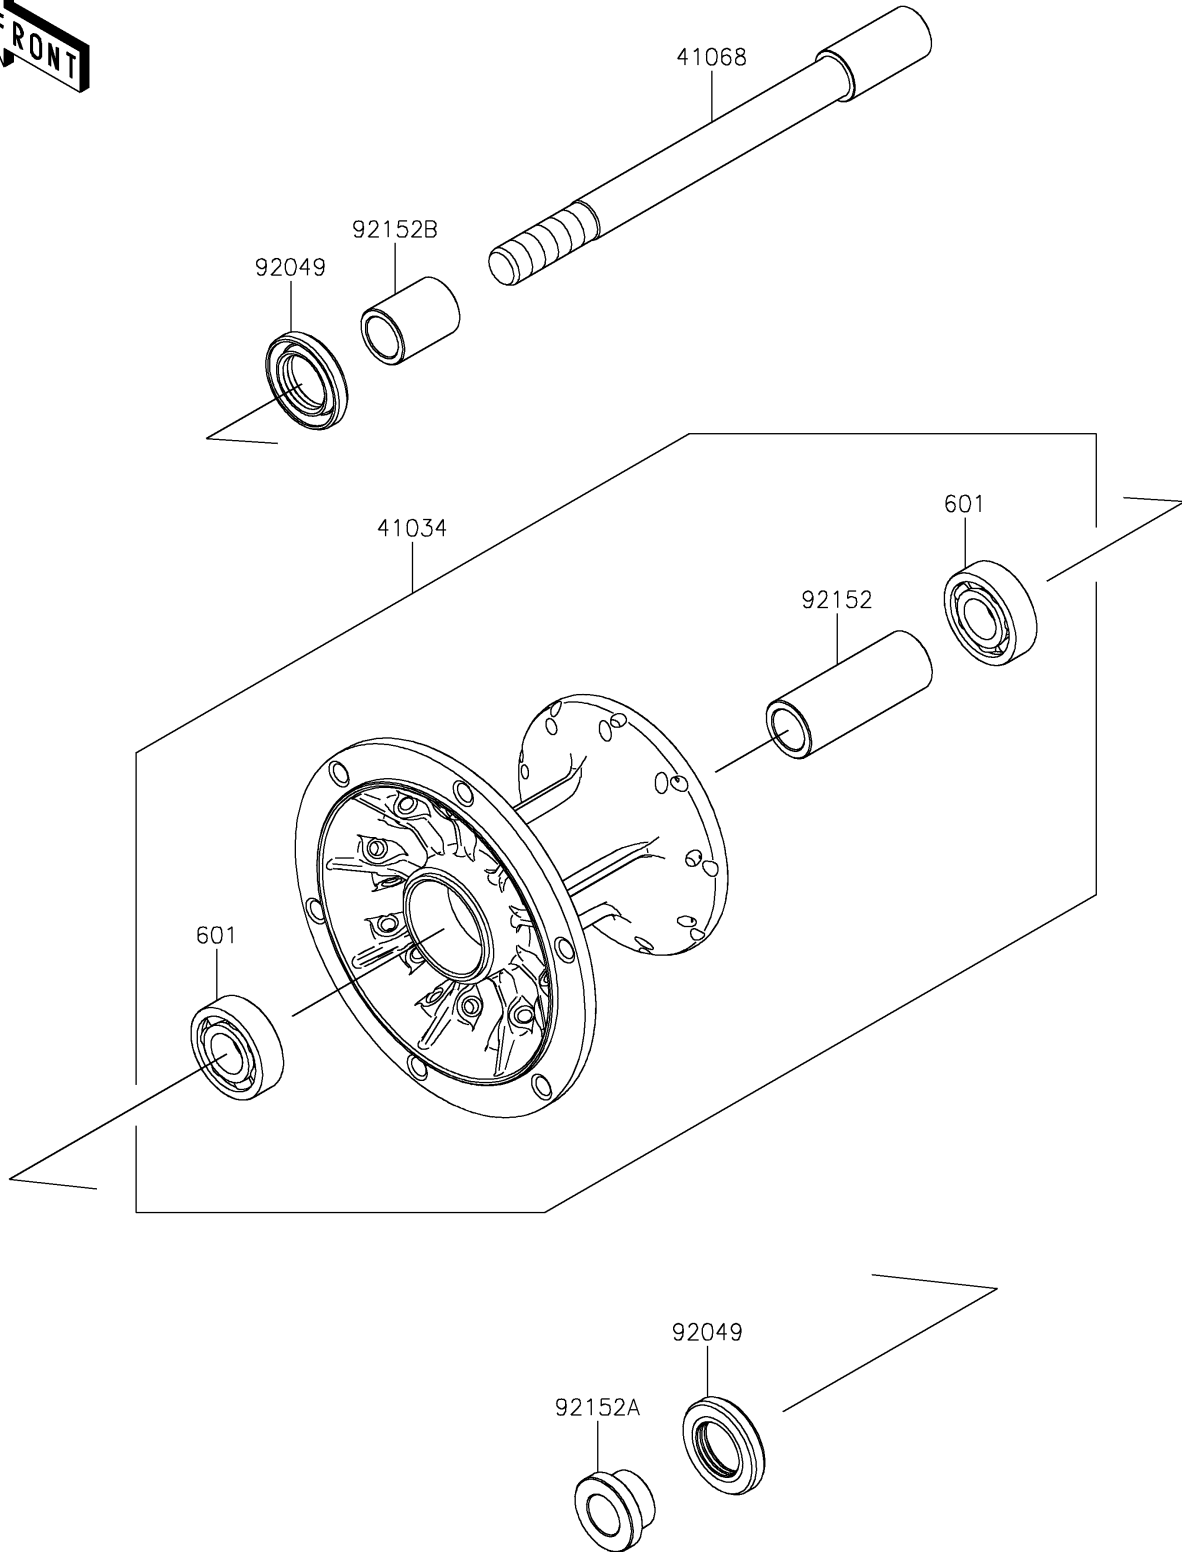

2024 KLR650 PARTS DIAGRAM

Front Hub

F2230

2024 KLR650 PARTS LIST

Front Hub

ITEM NAME	PART NUMBER	QUANTITY
DRUM-ASSY,FR (Ref # 41034)	41034-0608	1
AXLE,FR (Ref # 41068)	41068-0658	1
SEAL-OIL,23X40X7 (Ref # 92049)	92049-0801	2
COLLAR,17.2X25X67.5 (Ref # 92152)	92152-2732	1
COLLAR,LH (Ref # 92152A)	92152-2733	1
COLLAR,RH (Ref # 92152B)	92152-2734	1
BEARING-BALL,#6203UG (Ref # 601)	601B6203UG	2