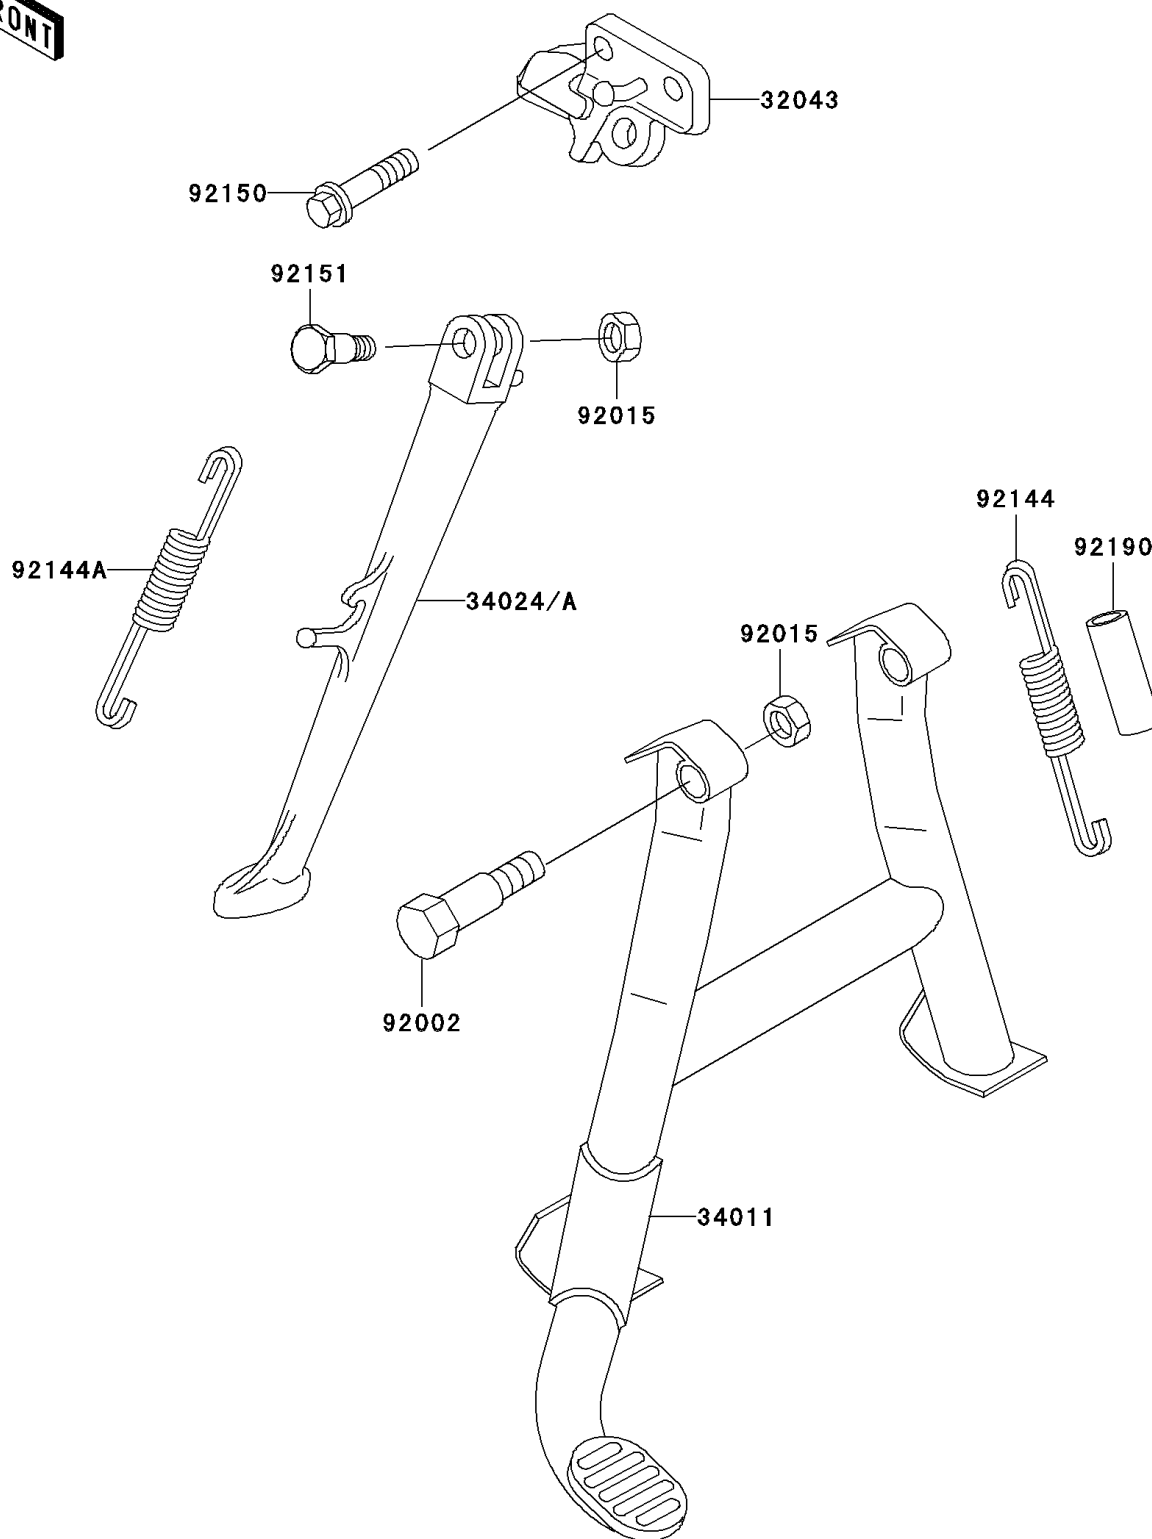

2004 ZZR600 PARTS DIAGRAM

Stand(s)

F2190

2004 ZZR600 PARTS LIST

Stand(s)

ITEM NAME	PART NUMBER	QUANTITY
BRACKET-STAND,SIDE (Ref # 32043)	32043-1384	1
STAND-CENTER (Ref # 34011)	34011-1147	1
BOLT,CENTER STAND (Ref # 92002)	92002-1518	1
NUT,LOCK,10MM,BLACK (Ref # 92015)	92015-1188	1
SPRING,CENTER STAND (Ref # 92144)	92144-1098	1
SPRING,SIDE STAND (Ref # 92144A)	92144-1127	1
BOLT,FLANGED,10X35 (Ref # 92150)	92150-1646	1
BOLT,SIDE STAND (Ref # 92151)	92151-1291	1
TUBE,16.5X20.5X55 (Ref # 92190)	92190-1462	1
STAND-SIDE,P.C.GRAY (Ref # 34024)	34024-1269-CQ	1
STAND-SIDE,C.GRAY (Ref # 34024A)	34024-1269-EZ	1