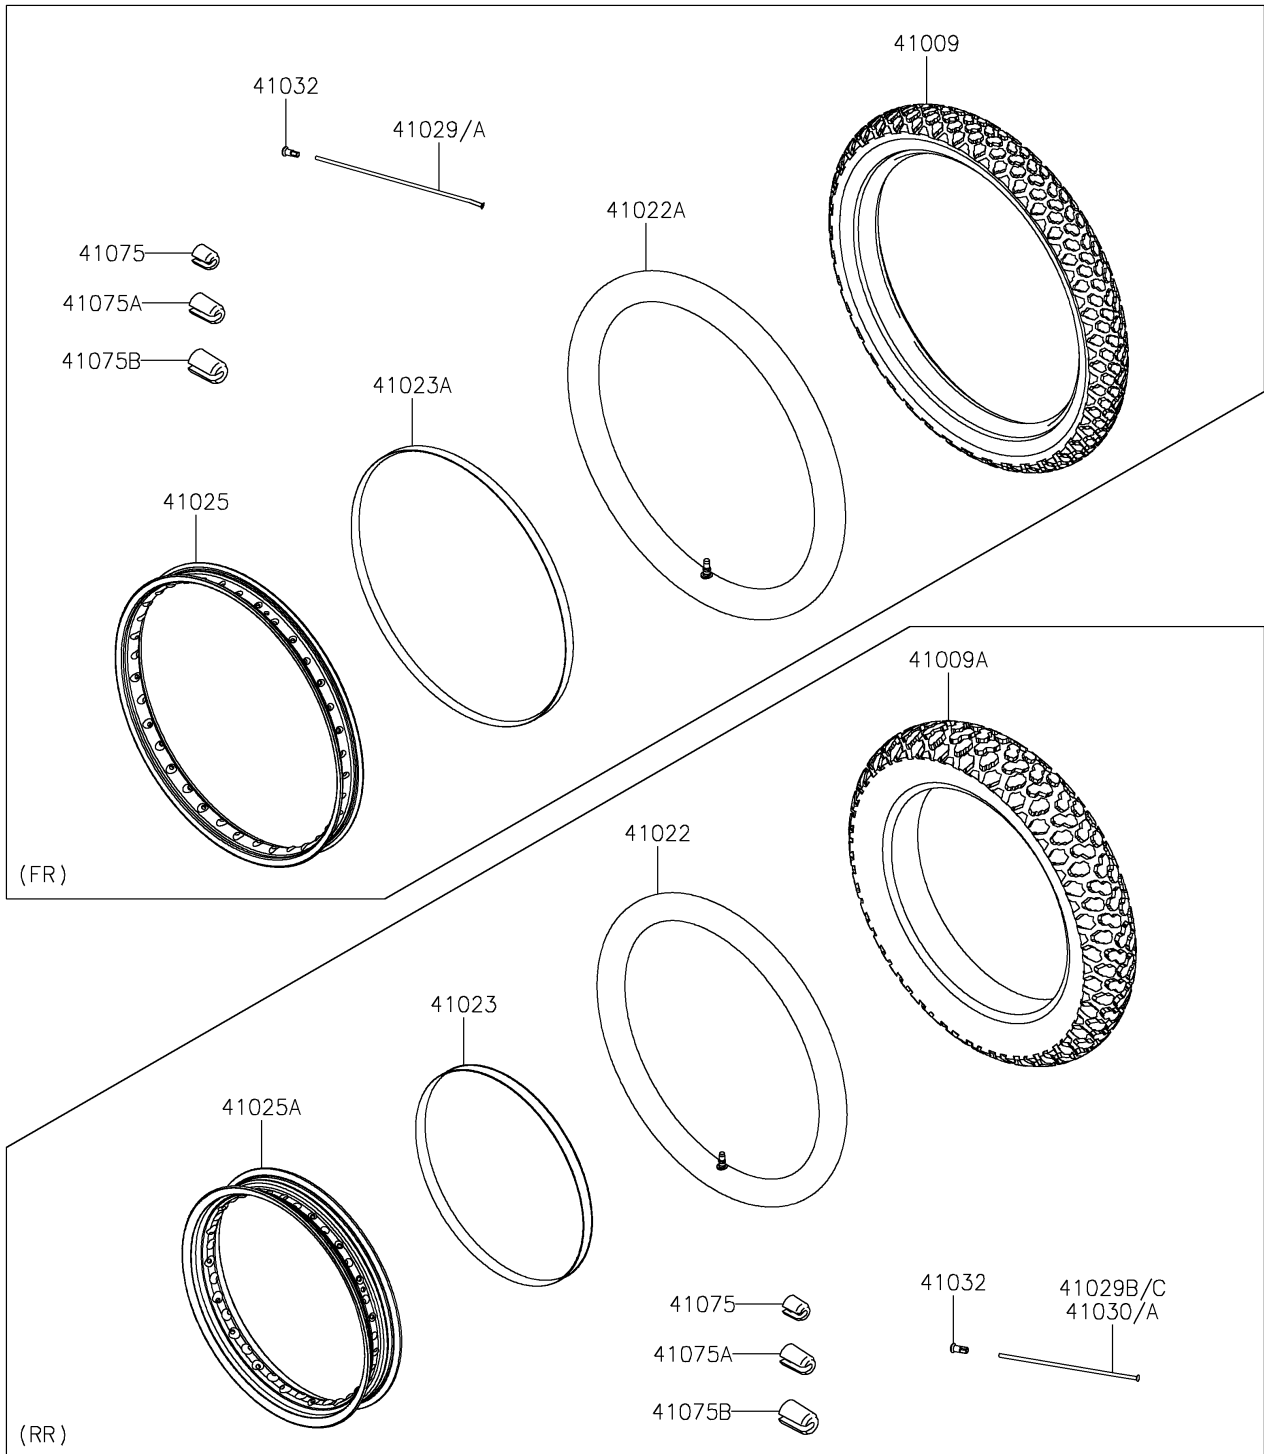

2025 KLR650 PARTS DIAGRAM

Wheels/Tires

F2210

2025 KLR650 PARTS LIST

Wheels/Tires

ITEM NAME	PART NUMBER	QUANTITY
TIRE,FR,90/90-21 54S,K750(D) (Ref # 41009)	41009-0001	1
TIRE,RR,130/80-17 65S,K750(D) (Ref # 41009A)	41009-0002	1
TUBE-TIRE,130/80-17(D) (Ref # 41022)	41022-0003	1
TUBE-TIRE,3.00-21(D),SNI (Ref # 41022A)	41022-0095	1
BAND-RIM,17XWM/MT2.15-2.50(D) (Ref # 41023)	41023-0001	1
BAND-RIM,21XWM1.60-1.85(D) (Ref # 41023A)	41023-1144	1
RIM,FR,1.60X21,BLACK (Ref # 41025)	41025-0033-WC	1
RIM,RR,2.50X17 (Ref # 41025A)	41025-0419	1
SPOKE-INNER,FR,LH,4X236 (Ref # 41029)	41029-0065	18
SPOKE-INNER,FR,RH,4X239 (Ref # 41029A)	41029-0066	18
SPOKE-INNER,RR,LH,4X157 (Ref # 41029B)	41029-0117	9
SPOKE-INNER,RR,RH,4X181 (Ref # 41029C)	41029-0118	9
SPOKE-OUTER,RR,LH,4X157 (Ref # 41030)	41030-0033	9
SPOKE-OUTER,RR,RH,4X178.5 (Ref # 41030A)	41030-0034	9
NIPPLE-SPOKE (Ref # 41032)	41032-0013	72
BALANCER-WHEEL,10G (Ref # 41075)	41075-0011	AR
BALANCER-WHEEL,20G (Ref # 41075A)	41075-0012	AR
BALANCER-WHEEL,30G (Ref # 41075B)	41075-0013	AR