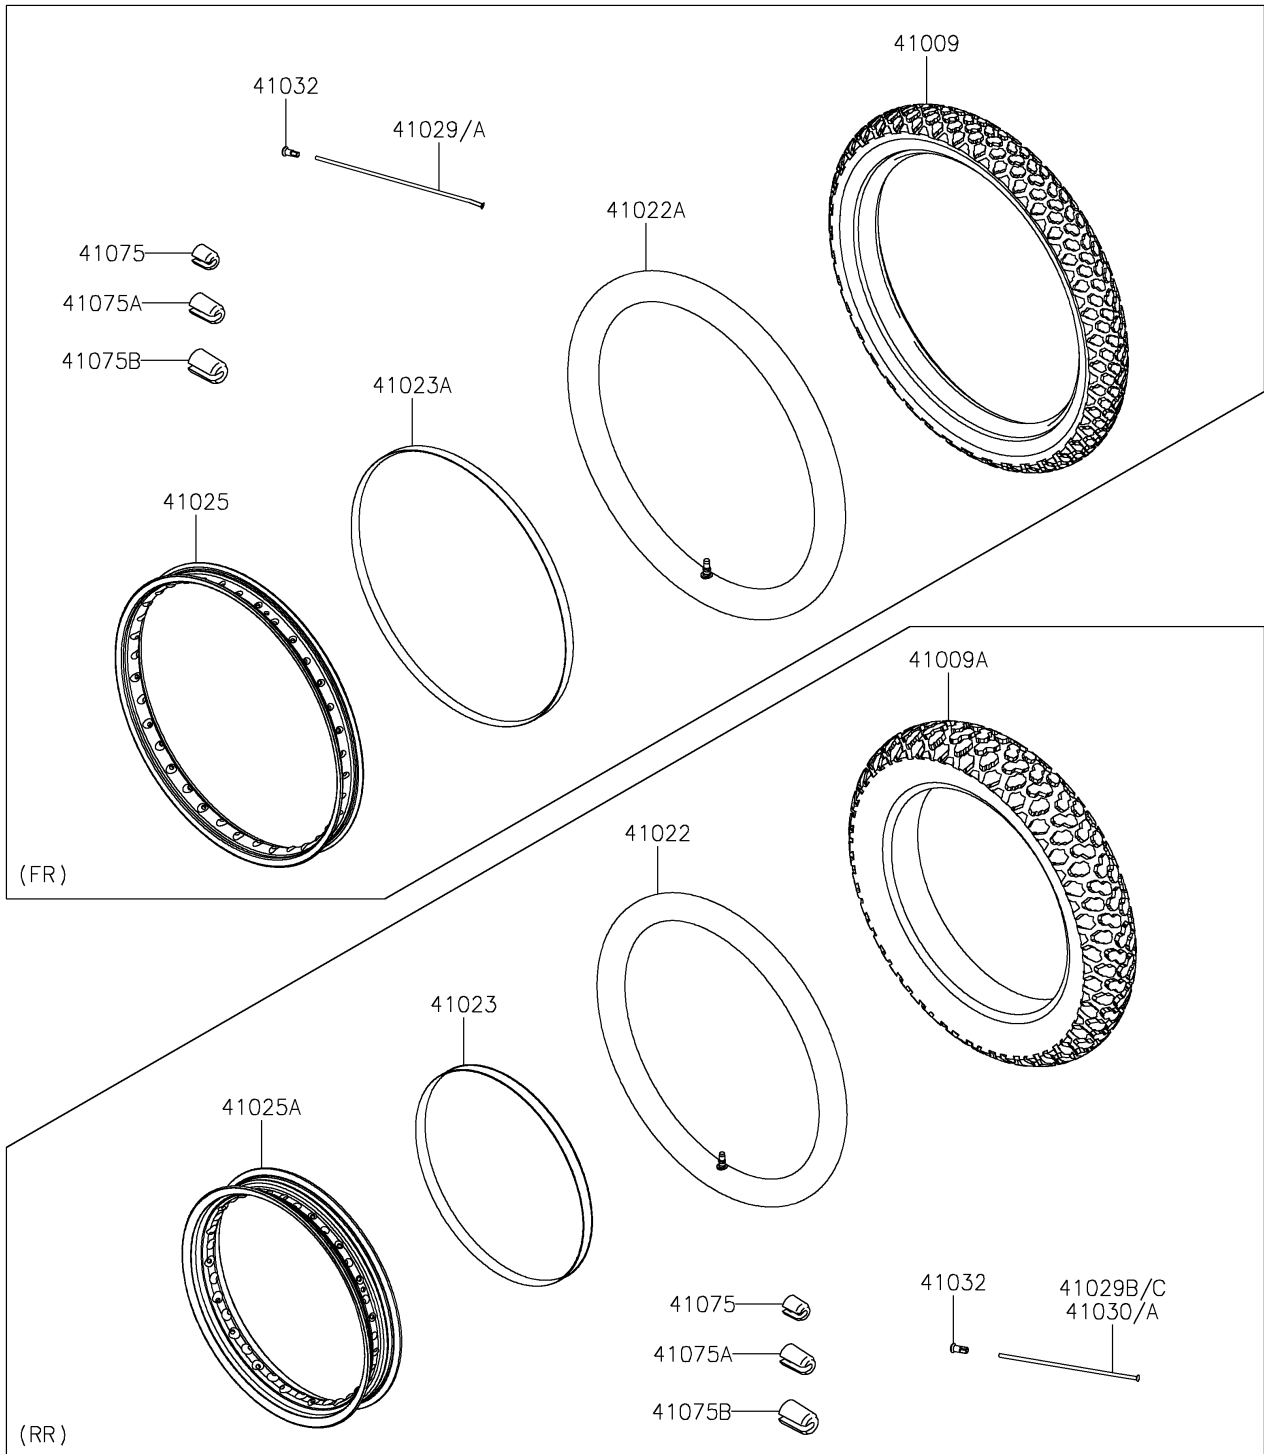

2024 KLR® 650 PARTS DIAGRAM

Wheels/Tires

F2210

2024 KLR® 650 PARTS LIST

Wheels/Tires

ITEM NAME	PART NUMBER	QUANTITY
TIRE,FR,90/90-21 54S,K750(D) (Ref # 41009)	41009-0001	1
TIRE,RR,130/80-17 65S,K750(D) (Ref # 41009A)	41009-0002	1
TUBE-TIRE,130/80-17(D) (Ref # 41022)	41022-0003	1
TUBE-TIRE,3.00-21(D),SNI (Ref # 41022A)	41022-0095	1
BAND-RIM,17XWM/MT2.15-2.50(D) (Ref # 41023)	41023-0001	1
BAND-RIM,21XWM1.60-1.85(D) (Ref # 41023A)	41023-1144	1
RIM,FR,1.60X21,BLACK (Ref # 41025)	41025-0033-WC	1
RIM,RR,2.50X17 (Ref # 41025A)	41025-0419	1
SPOKE-INNER,FR,LH,4X236 (Ref # 41029)	41029-0065	18
SPOKE-INNER,FR,RH,4X239 (Ref # 41029A)	41029-0066	18
SPOKE-INNER,RR,LH,4X157 (Ref # 41029B)	41029-0117	9
SPOKE-INNER,RR,RH,4X181 (Ref # 41029C)	41029-0118	9
SPOKE-OUTER,RR,LH,4X157 (Ref # 41030)	41030-0033	9
SPOKE-OUTER,RR,RH,4X178.5 (Ref # 41030A)	41030-0034	9
NIPPLE-SPOKE (Ref # 41032)	41032-0013	72
BALANCER-WHEEL,10G (Ref # 41075)	41075-0011	AR
BALANCER-WHEEL,20G (Ref # 41075A)	41075-0012	AR
BALANCER-WHEEL,30G (Ref # 41075B)	41075-0013	AR