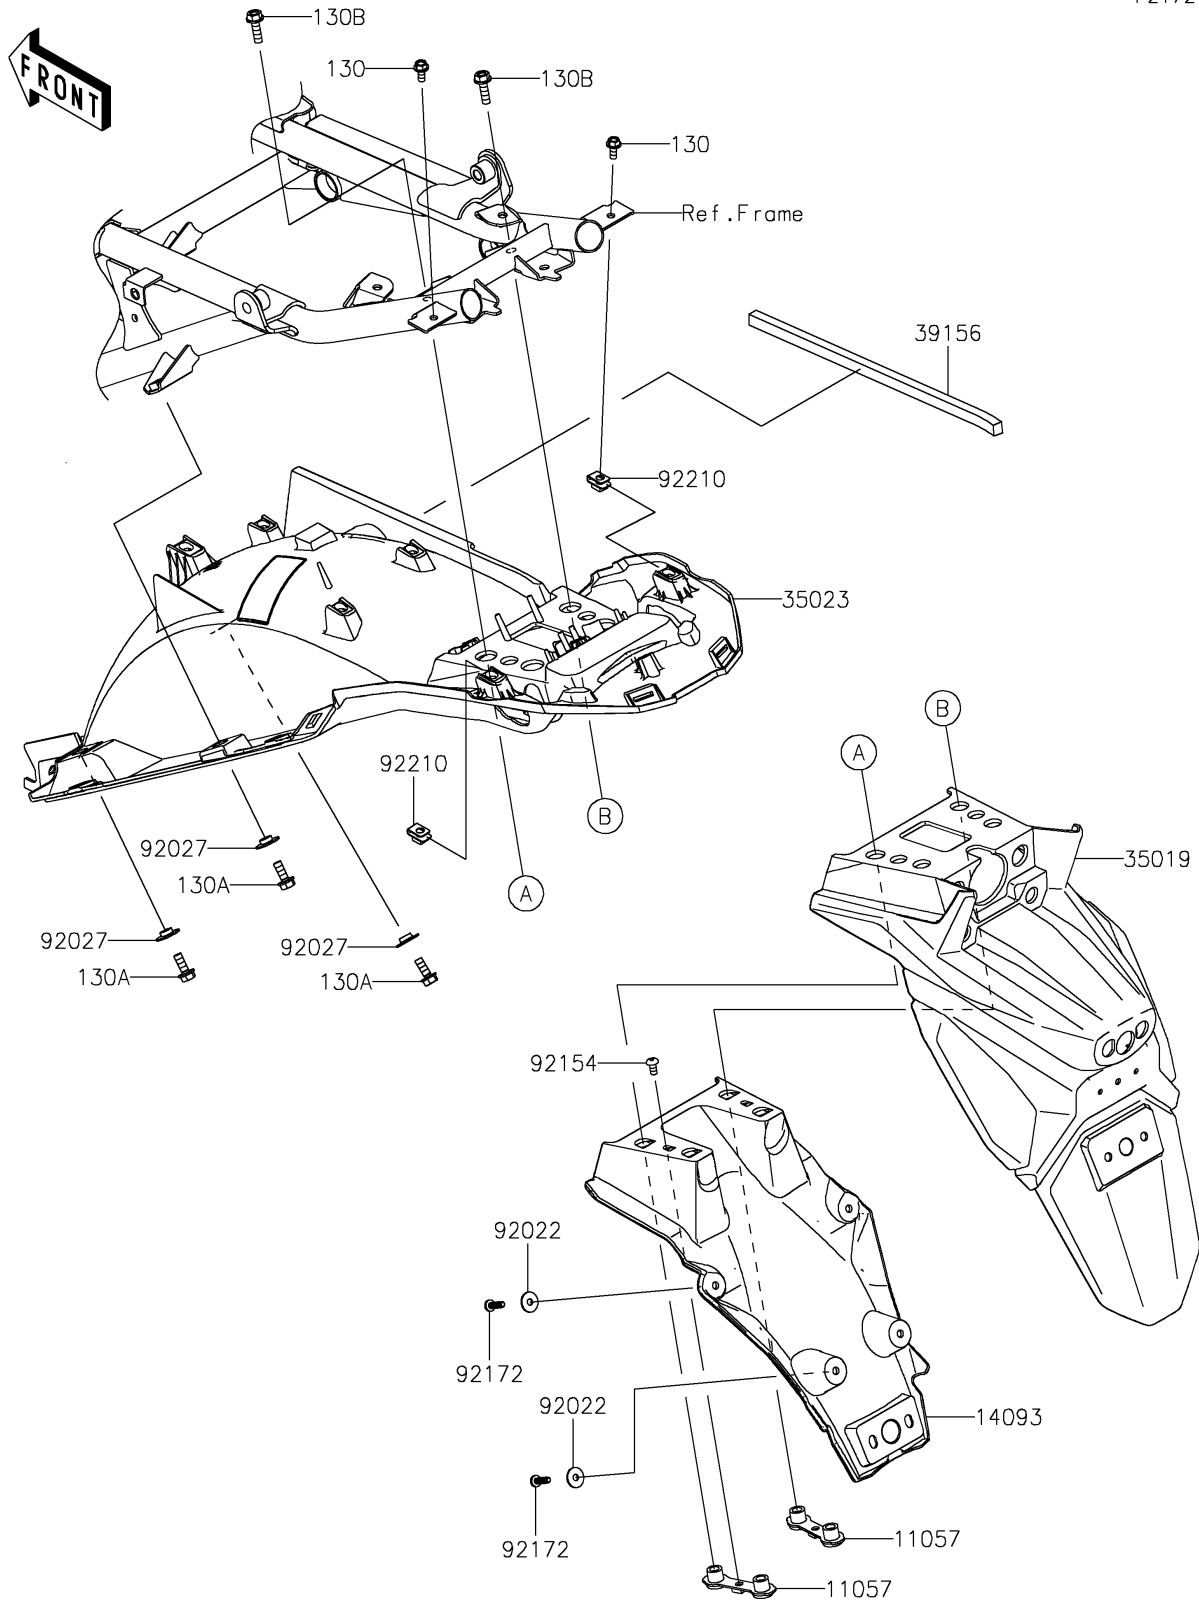

2024 KLR® 650 PARTS DIAGRAM

Rear Fender(s)

F2172

2024 KLR® 650 PARTS LIST

Rear Fender(s)

ITEM NAME	PART NUMBER	QUANTITY
BRACKET (Ref # 11057)	11057-0556	2
COVER,FLAP (Ref # 14093)	14093-1086	1
FLAP (Ref # 35019)	35019-0683	1
FENDER-REAR (Ref # 35023)	35023-0479	1
PAD,10X8X280 (Ref # 39156)	39156-2662	1
WASHER,5.2X16X1.2 (Ref # 92022)	92022-263	4
COLLAR (Ref # 92027)	92027-1794	3
BOLT,SOCKET,5X10 (Ref # 92154)	92154-1547	2
SCREW,TAPPING,5X16 (Ref # 92172)	92172-0790	4
NUT,PLATE,5MM (Ref # 92210)	92210-0935	2
BOLT-FLANGED,5X12 (Ref # 130)	130BA0512	2
BOLT-FLANGED,6X16 (Ref # 130A)	130BA0616	3
BOLT-FLANGED,6X20 (Ref # 130B)	130BA0620	4