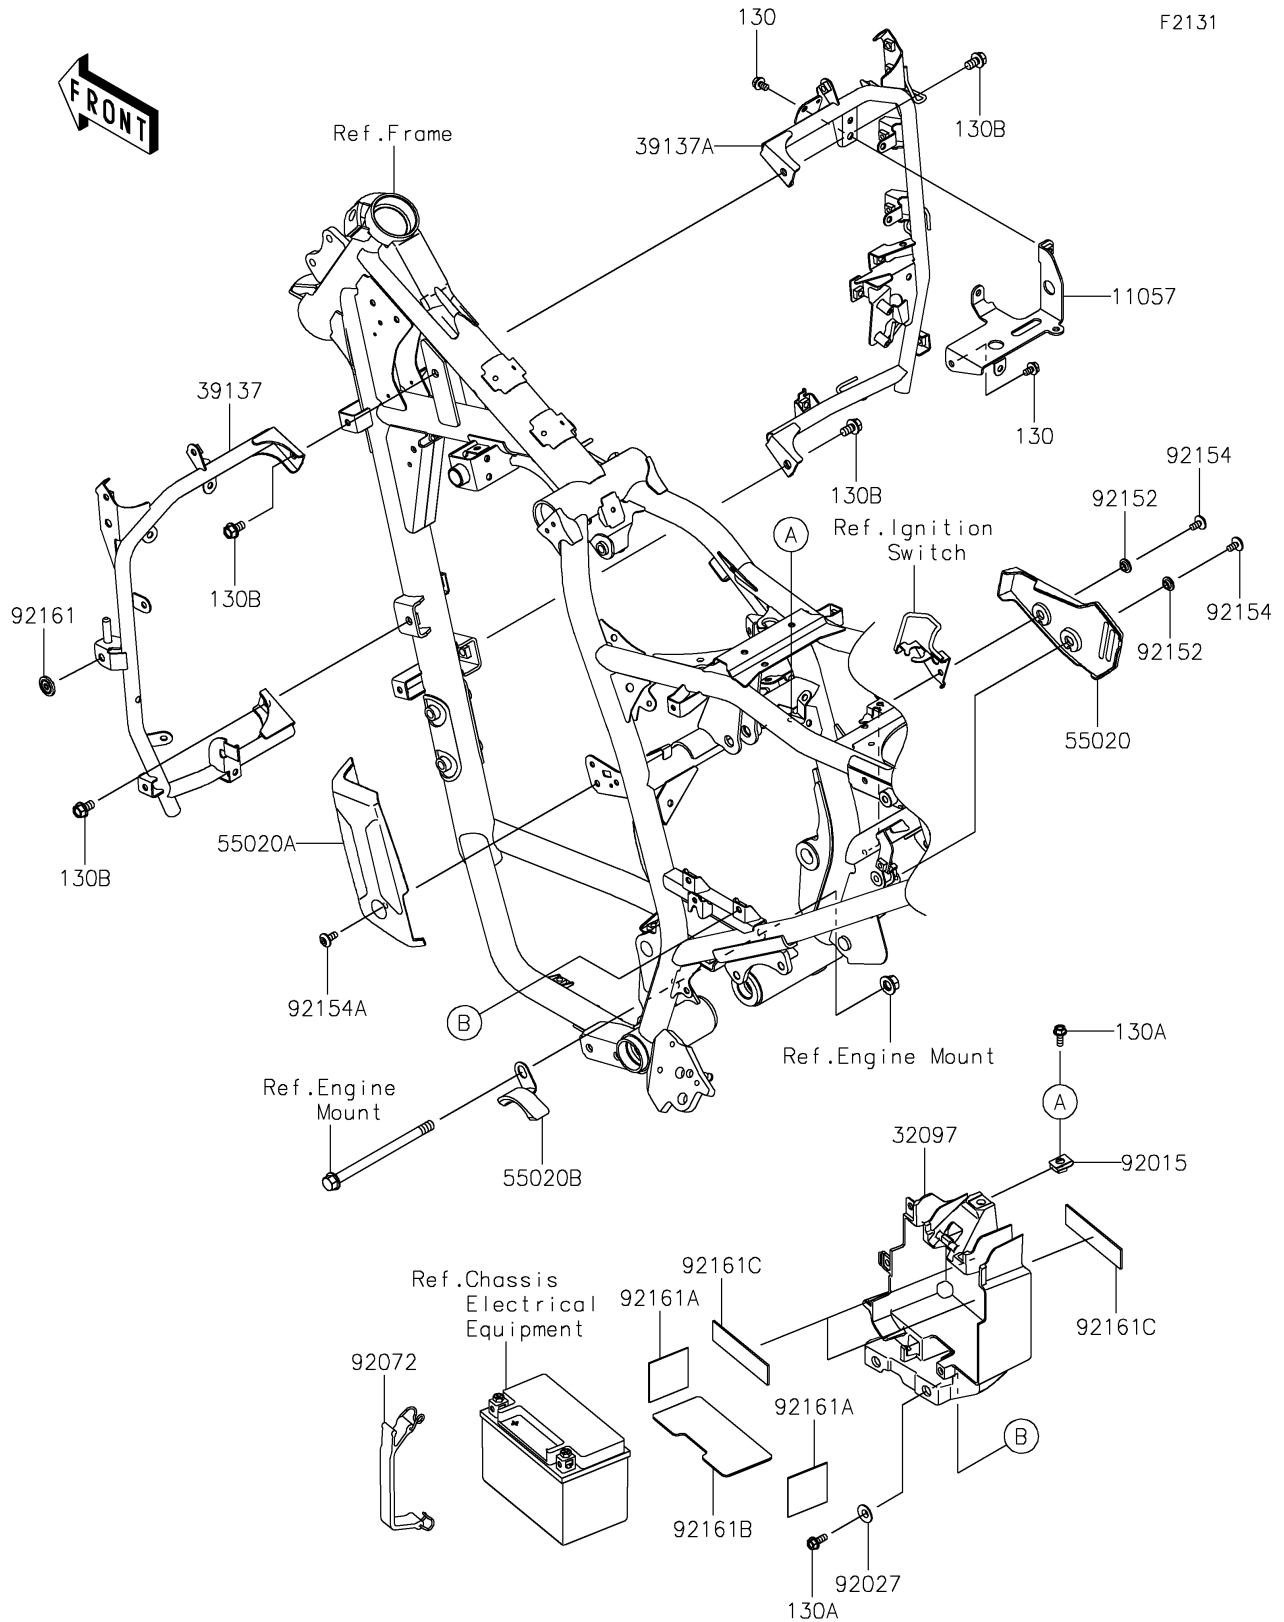

# 2024 KLR® 650 PARTS DIAGRAM

## Frame Fittings

## 2024 KLR® 650 PARTS LIST

### Frame Fittings

ITEM NAME	PART NUMBER	QUANTITY
BRACKET,ABS UNIT (Ref # 11057)	11057-7886	1
CASE-BATTERY (Ref # 32097)	32097-0565	1
STAY-COMP,LH (Ref # 39137)	39137-0710	1
STAY-COMP,RH (Ref # 39137A)	39137-0711	1
GUARD,HEEL (Ref # 55020)	55020-2330	1
GUARD (Ref # 55020A)	55020-2335	1
GUARD,CHAIN (Ref # 55020B)	55020-2390	1
NUT,6MM (Ref # 92015)	92015-1671	1
COLLAR (Ref # 92027)	92027-1794	2
BAND,BATTERY (Ref # 92072)	92072-0839	1
COLLAR,6.3X9.5X4.1 (Ref # 92152)	92152-1571	2
BOLT,SOCKET,6X12 (Ref # 92154)	92154-2706	2
BOLT,SOCKET,6X14 (Ref # 92154A)	92154-4285	1
DAMPER,8X22X10 (Ref # 92161)	92161-1685	1
DAMPER,60X140X1 (Ref # 92161A)	92161-1868	2
DAMPER,BATTERY (Ref # 92161B)	92161-2353	1
DAMPER,25X100X2 (Ref # 92161C)	92161-2354	3
BOLT-FLANGED,6X10 (Ref # 130)	130BA0610	2
BOLT-FLANGED,6X16 (Ref # 130A)	130BA0616	3
BOLT-FLANGED,8X14 (Ref # 130B)	130BA0814	4