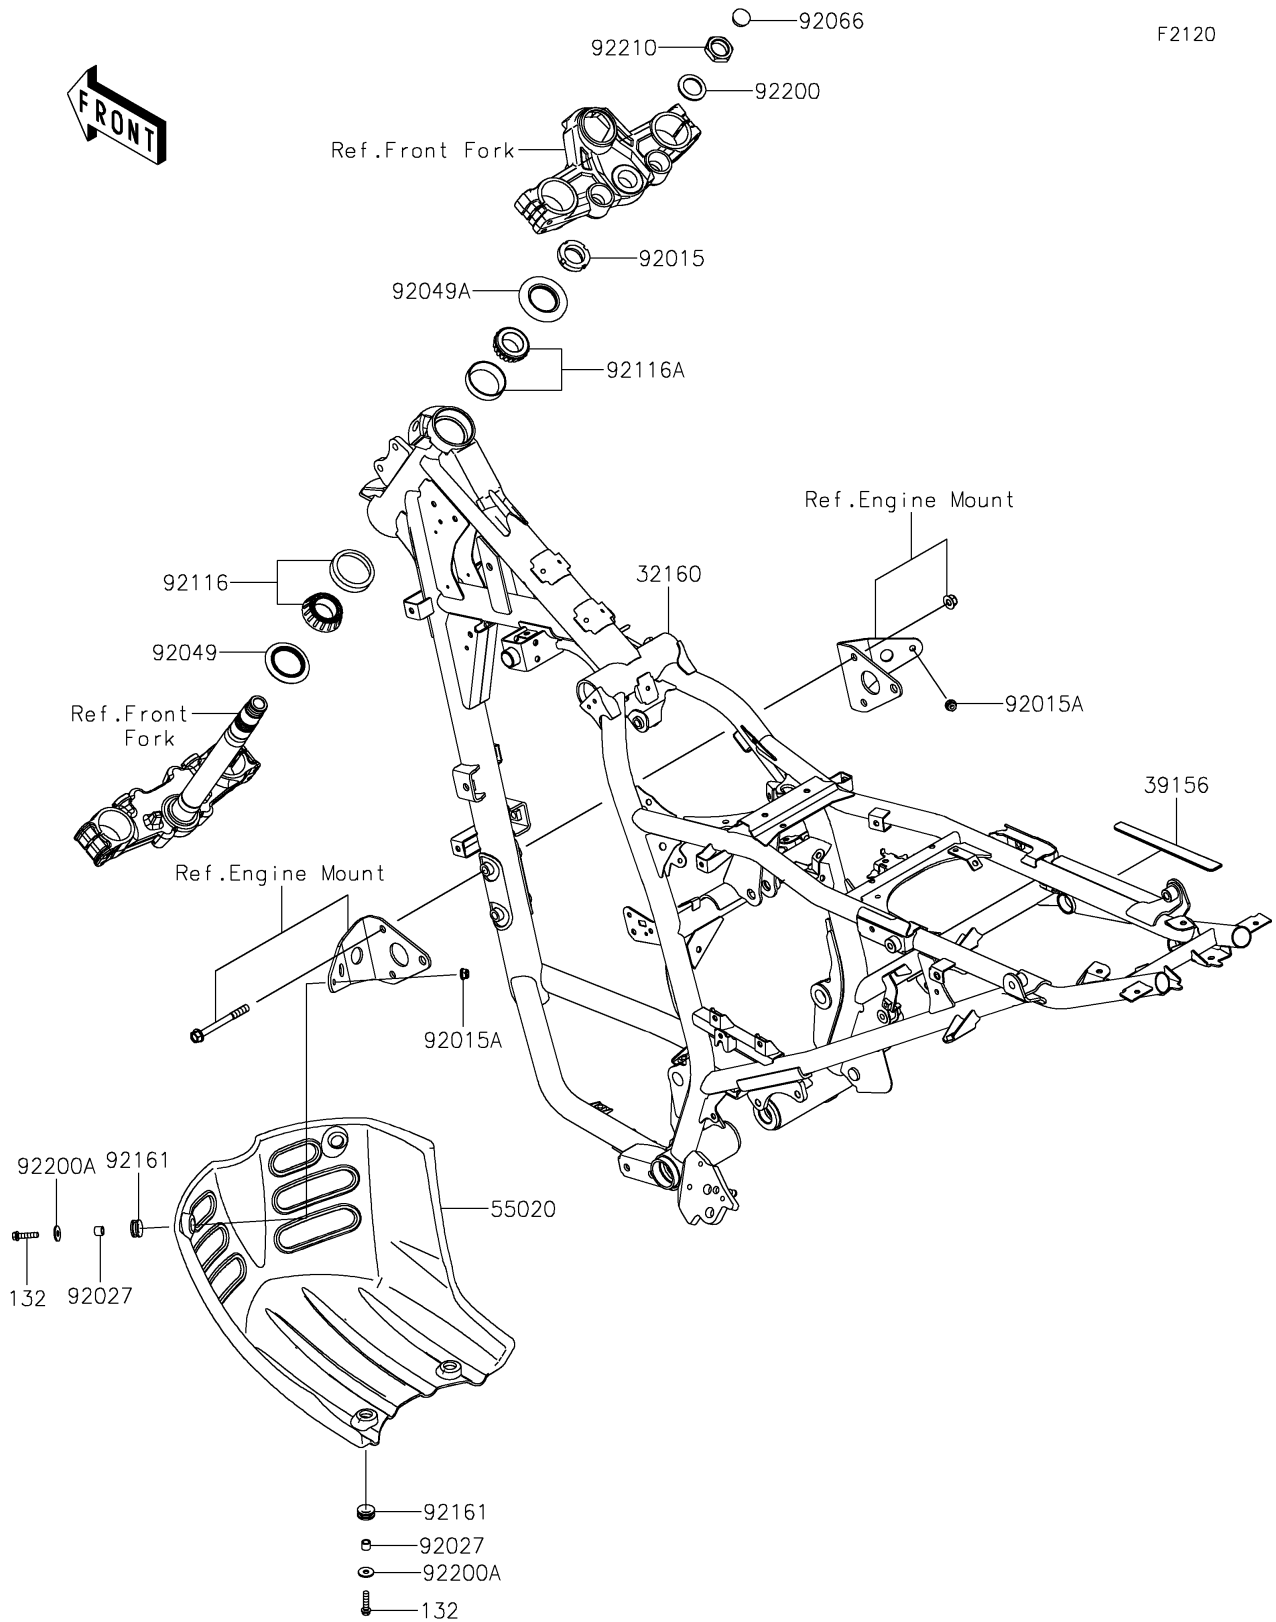

2024 KLR650 PARTS DIAGRAM

Frame

2024 KLR650 PARTS LIST

Frame

ITEM NAME	PART NUMBER	QUANTITY
FRAME-COMP,F.S.BLACK (Ref # 32160)	32160-1906-18R	1
PAD,RH (Ref # 39156)	39156-2775	1
GUARD,ENGINE,F.BLACK (Ref # 55020)	55020-2372-6Z	1
NUT,25MM,T=12 (Ref # 92015)	92015-1546	1
NUT,LOCK,FLANGED,6MM (Ref # 92015A)	92015-1603	2
COLLAR,6.8X10X8.5 (Ref # 92027)	92027-129	4
SEAL-OIL,XMHE36X52X4J (Ref # 92049)	92049-1162	1
SEAL-OIL,STEERING STEM (Ref # 92049A)	92049-1214	1
PLUG (Ref # 92066)	92066-1306	1
BEARING-ROLLER,HR320/28XJ (Ref # 92116)	92116-1009	1
BEARING-ROLLER,HICAP 32005JR (Ref # 92116A)	92116-1052	1
DAMPER,10X20X8 (Ref # 92161)	92161-1828	4
WASHER,STEERING STEM (Ref # 92200)	92200-0517	1
WASHER,6.5X18X1.6 (Ref # 92200A)	92200-0766	4
NUT,STEERING STEM,22MM (Ref # 92210)	92210-1521	1
BOLT-FLANGED-SMALL,6X25 (Ref # 132)	132BB0625	4