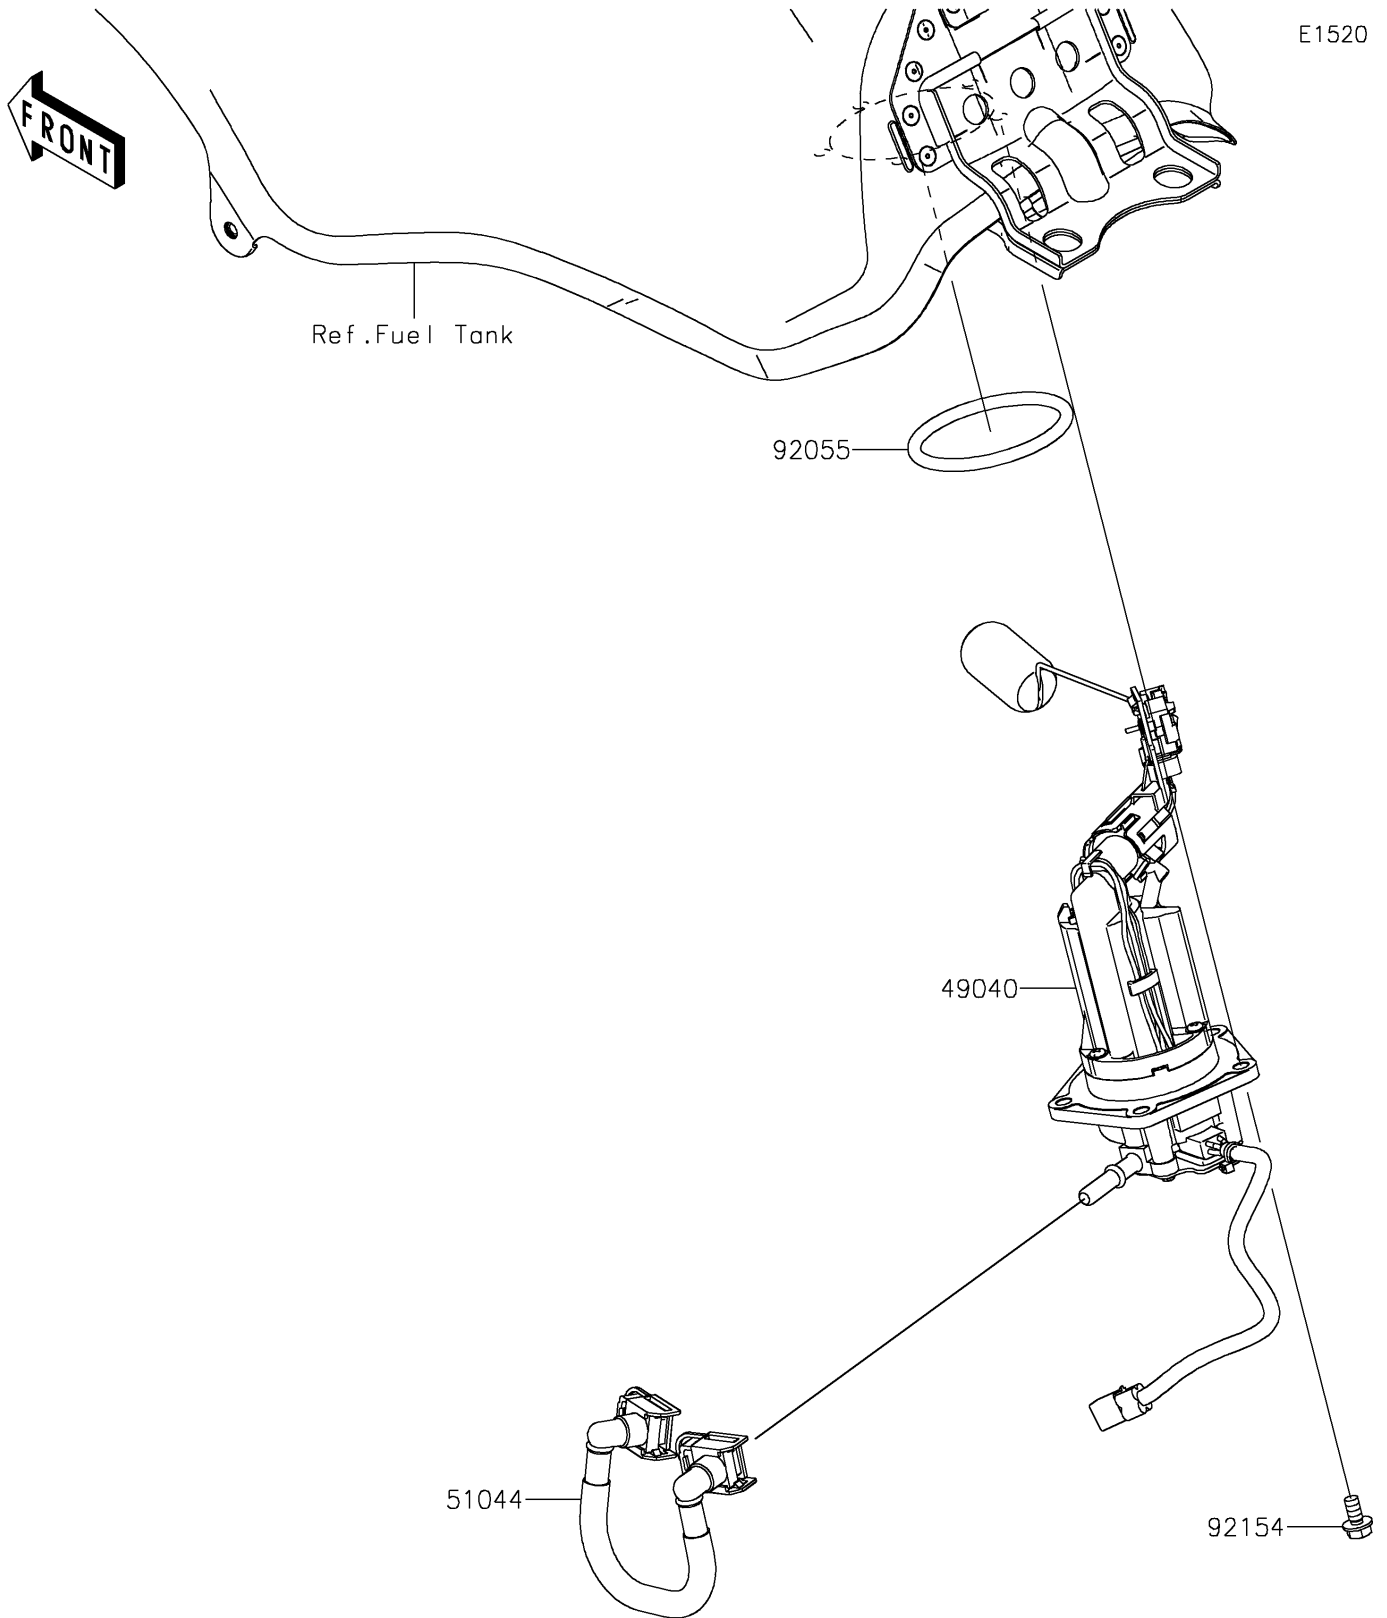

2024 KLR650 PARTS DIAGRAM

Fuel Pump

E1520

2024 KLR650 PARTS LIST

Fuel Pump

ITEM NAME	PART NUMBER	QUANTITY
PUMP-FUEL (Ref # 49040)	49040-0799	1
TUBE-ASSY,FUEL (Ref # 51044)	51044-0961	1
RING-O,64.6X5.7 (Ref # 92055)	92055-0185	1
BOLT,FLANGED,6X12 (Ref # 92154)	92154-1848	5