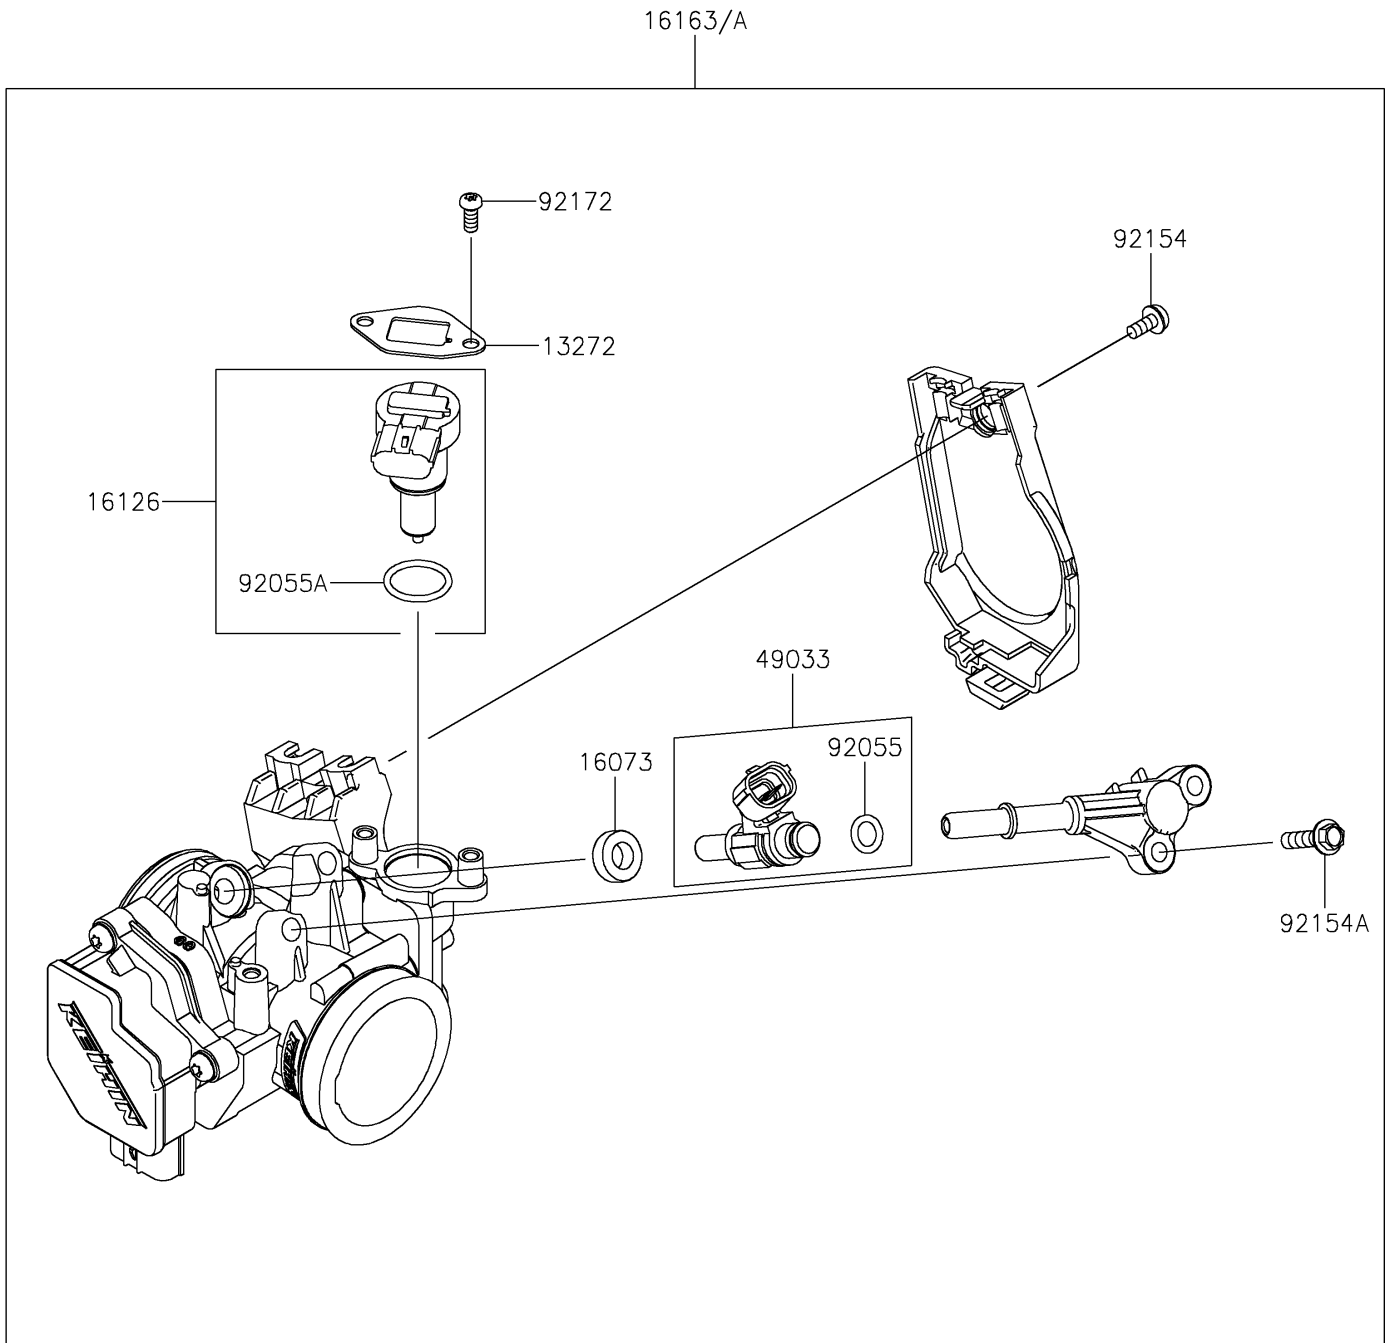

2024 KLR650 PARTS DIAGRAM

Throttle

E1510

2024 KLR650 PARTS LIST

Throttle

ITEM NAME	PART NUMBER	QUANTITY
PLATE (Ref # 13272)	13272-1862	1
INSULATOR (Ref # 16073)	16073-0129	1
VALVE,ISC (Ref # 16126)	16126-0768	1
THROTTLE-ASSY (Ref # 16163)	16163-1244	1
THROTTLE-ASSY (Ref # 16163A)	16163-1248	1
NOZZLE-INJECTION (Ref # 49033)	49033-0578	1
RING-O,INJECTION NOZZLE (Ref # 92055)	92055-0124	1
RING-O (Ref # 92055A)	92055-0826	1
BOLT (Ref # 92154)	92154-0133	1
BOLT,FLANGED,5X20 (Ref # 92154A)	92154-1559	2
SCREW,TORX (Ref # 92172)	92172-0903	2