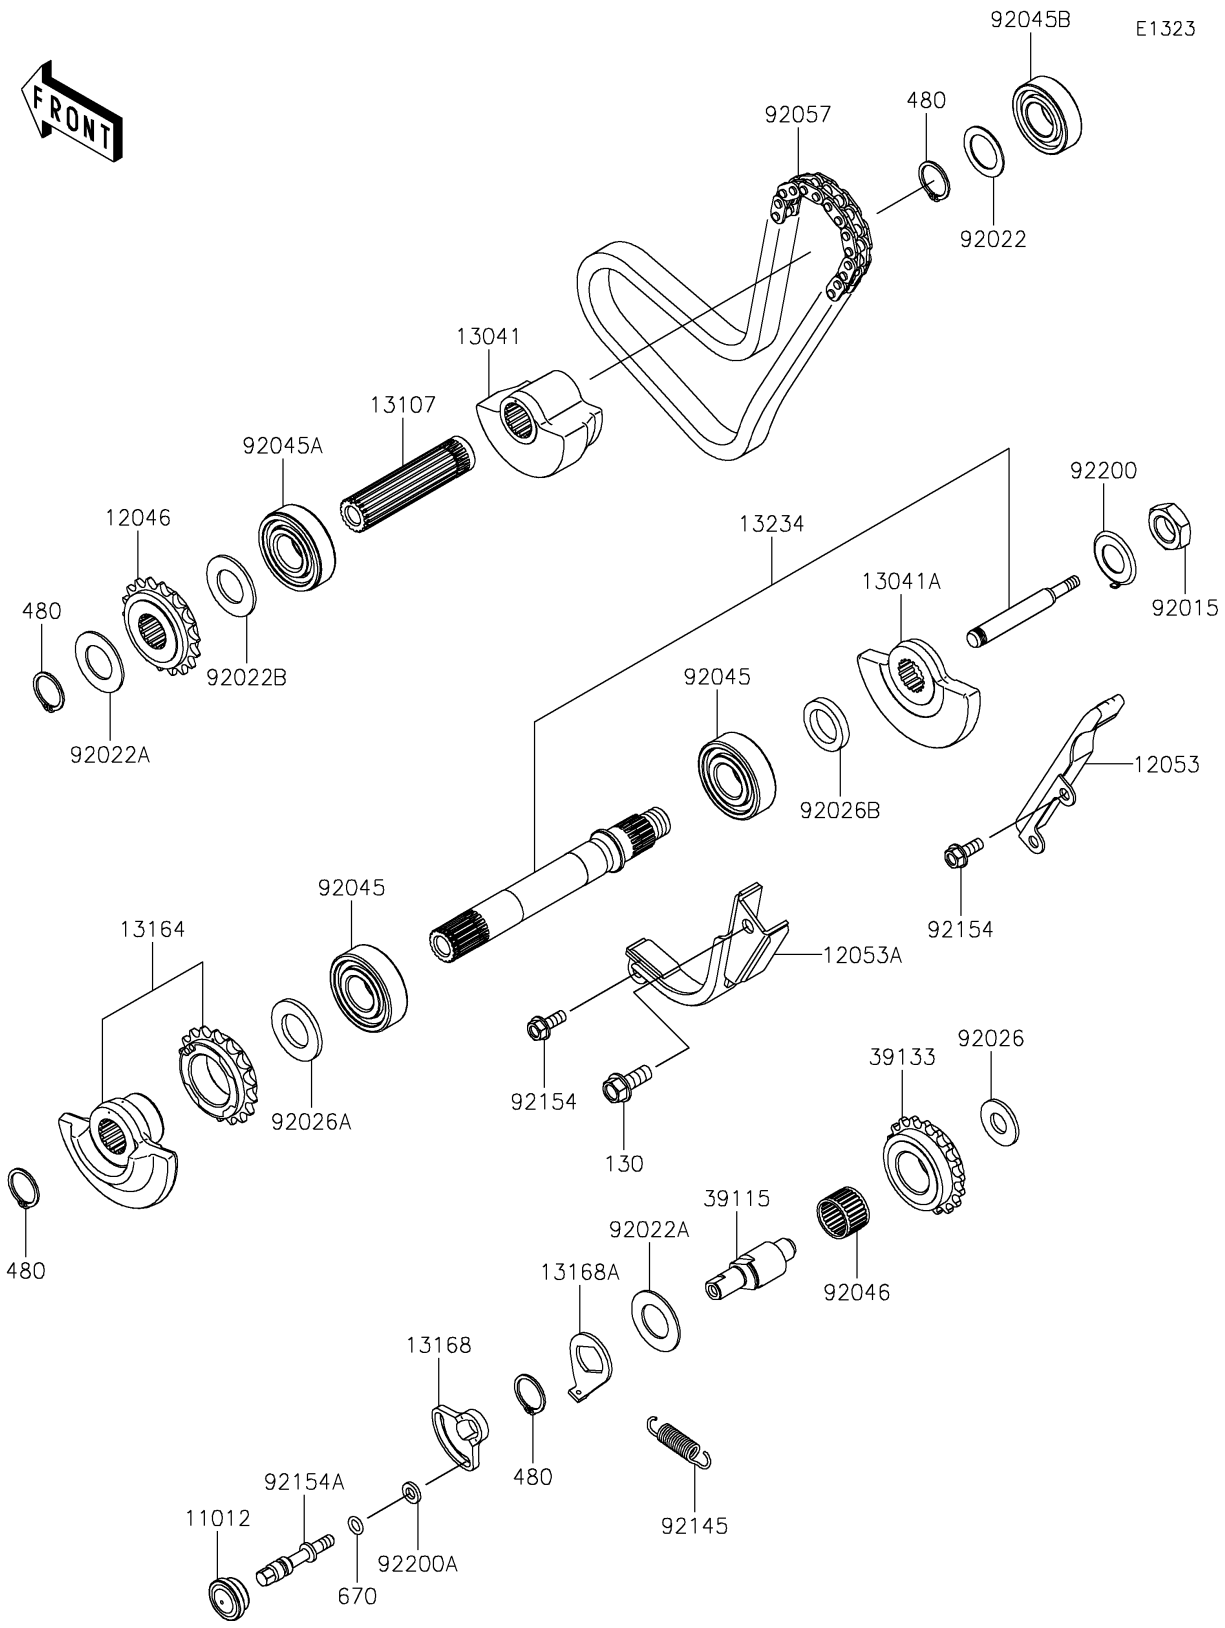

2024 KLR® 650 PARTS DIAGRAM

Balancer

2024 KLR® 650 PARTS LIST

Balancer

ITEM NAME	PART NUMBER	QUANTITY
CAP (Ref # 11012)	11012-1369	1
SPROCKET,BALANCER,18T (Ref # 12046)	12046-1165	1
GUIDE-CHAIN,RR (Ref # 12053)	12053-1111	1
GUIDE-CHAIN,FR (Ref # 12053A)	12053-1175	1
BALANCER,RR (Ref # 13041)	13041-0032	1
BALANCER,FR,RH (Ref # 13041A)	13041-0034	1
SHAFT,BALANCER,RR (Ref # 13107)	13107-1104	1
BALANCER-COMP,FR,LH (Ref # 13164)	13164-0002	1
LEVER,IDLER SHAFT (Ref # 13168)	13168-0184	1
LEVER (Ref # 13168A)	13168-0911	1
SHAFT-COMP,BALANCER,FR (Ref # 13234)	13234-0035	1
SHAFT-IDLER (Ref # 39115)	39115-0022	1
SPROCKET-IDLER,IDLER (Ref # 39133)	39133-1060	1
NUT,16MM (Ref # 92015)	92015-1477	1
WASHER,20.5X30X1,STEEL (Ref # 92022)	92022-112	1
WASHER,20.3X36X1.5 (Ref # 92022A)	92022-1489	2
WASHER,20.2X36X2 (Ref # 92022B)	92022-1880	1
SPACER,12.2X27X2.3 (Ref # 92026)	92026-0151	1
SPACER,20.2X36X3 (Ref # 92026A)	92026-0155	1
SPACER,20.2X30X5 (Ref # 92026B)	92026-1245	1
BEARING-BALL,20X47X14 (Ref # 92045)	92045-0070	2
BEARING-BALL (Ref # 92045A)	92045-0071	1
BEARING-BALL,20X42X12 (Ref # 92045B)	92045-0072	1
BEARING-NEEDLE (Ref # 92046)	92046-0640	1
CHAIN,BALANCER,BF06HX70L (Ref # 92057)	92057-0888	1
SPRING (Ref # 92145)	92145-0529	1
BOLT,FLANGED,6X16 (Ref # 92154)	92154-1428	3
BOLT,IDLER LEVER (Ref # 92154A)	92154-4358	1
WASHER (Ref # 92200)	92200-0558	1

2024 KLR® 650 PARTS LIST

Balancer

ITEM NAME	PART NUMBER	QUANTITY
WASHER,6.5X12X2.0 (Ref # 92200A)	92200-1263	1
BOLT-FLANGED,8X20 (Ref # 130)	130CA0820	1
CIRCLIP-TYPE-C,20MM (Ref # 480)	480J2000	4
O RING,7MM (Ref # 670)	670B1507	1