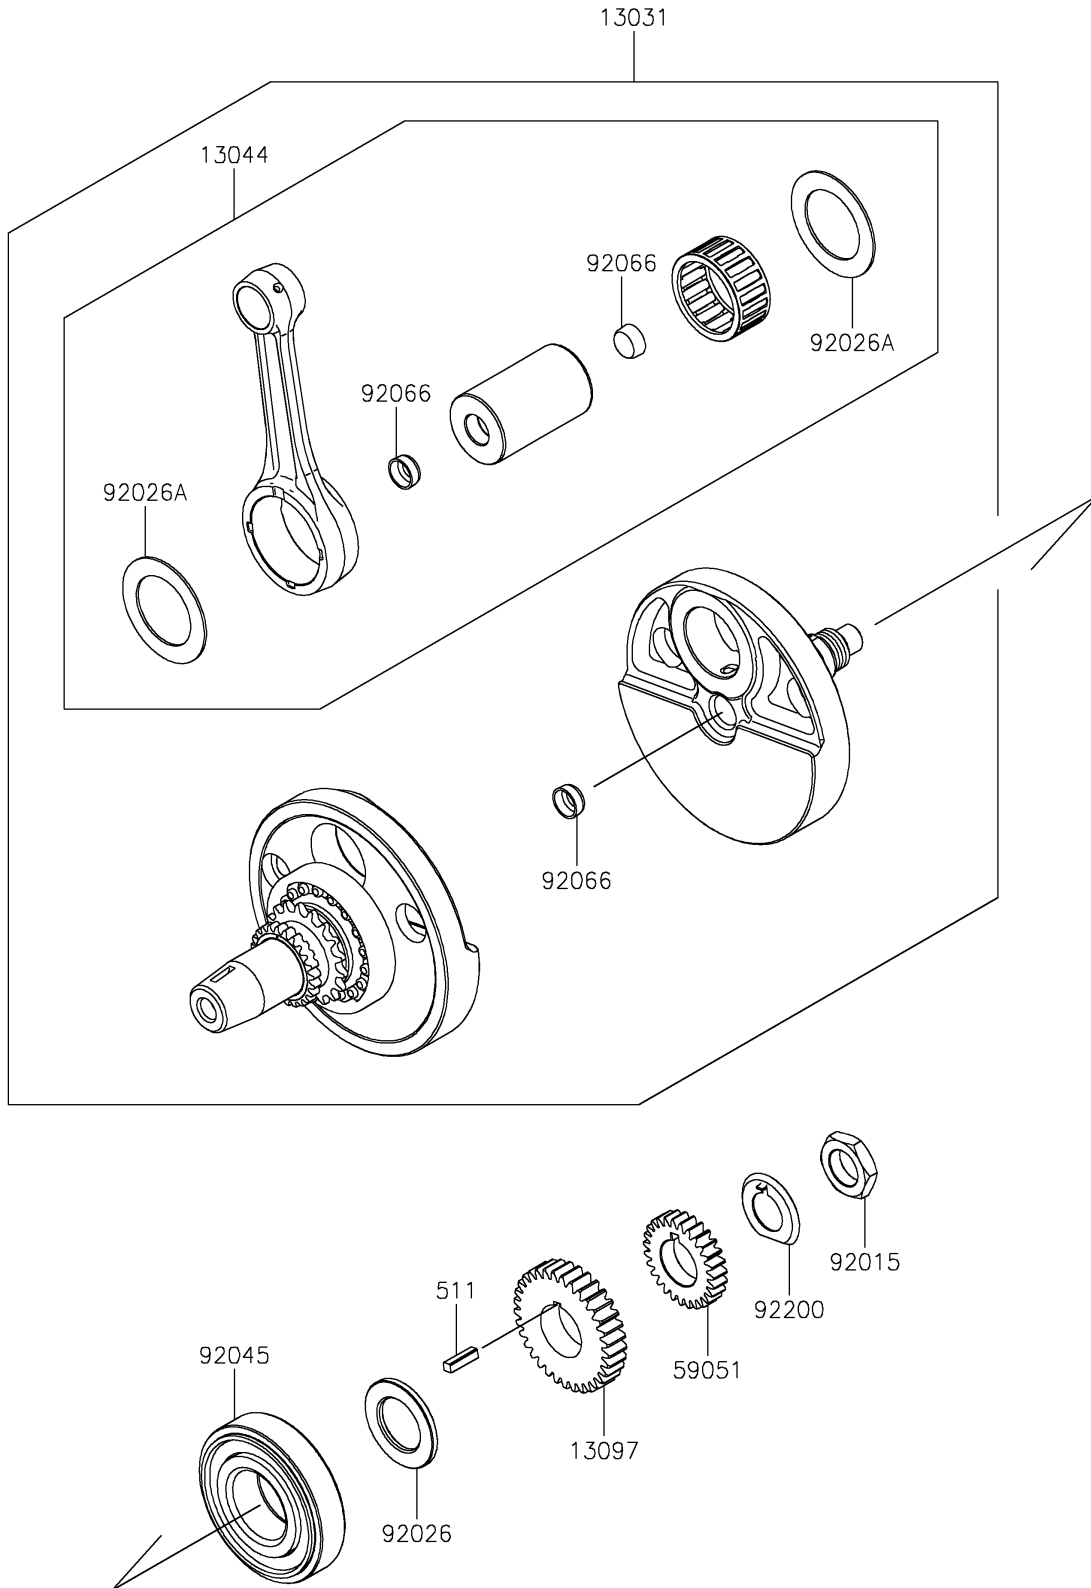

2024 KLR® 650 PARTS DIAGRAM

Crankshaft

E1321

2024 KLR® 650 PARTS LIST

Crankshaft

ITEM NAME	PART NUMBER	QUANTITY
CRANKSHAFT-COMP (Ref # 13031)	13031-0977	1
SET-CONNECTING ROD (Ref # 13044)	13044-5089	1
GEAR-PRIMARY SPUR,33T (Ref # 13097)	13097-1333	1
GEAR-SPUR,27T (Ref # 59051)	59051-1145	1
NUT,22MM (Ref # 92015)	92015-1890	1
SPACER (Ref # 92026)	92026-0150	1
SPACER,40X60X1.5 (Ref # 92026A)	92026-0152	2
BEARING-BALL,40X90X23 (Ref # 92045)	92045-0065	1
PLUG (Ref # 92066)	92066-1154	3
WASHER (Ref # 92200)	92200-0557	1
KEY-SUNK (Ref # 511)	511A0520	1