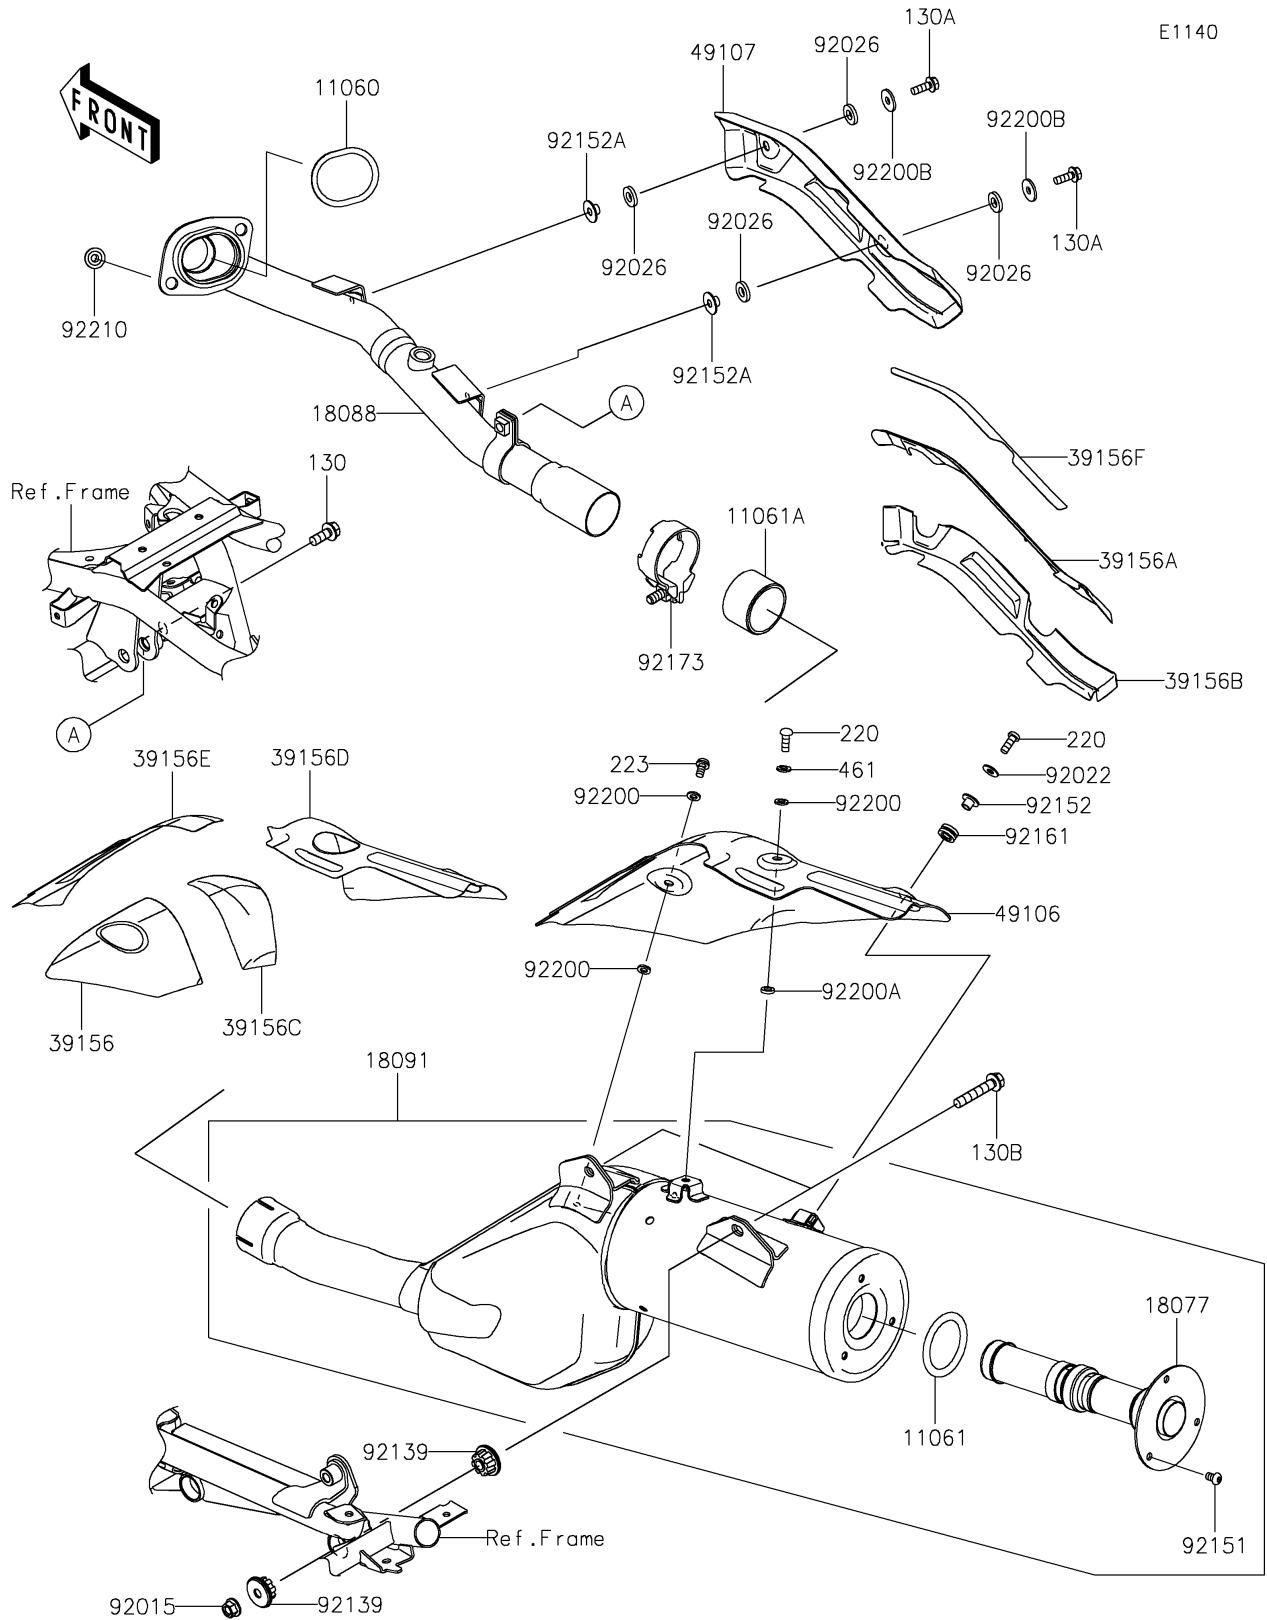

2024 KLR650 PARTS DIAGRAM

Muffler(s)

2024 KLR650 PARTS LIST

Muffler(s)

| ITEM NAME | PART NUMBER | QUANTITY |
|---|-------------|----------|
| GASKET,EXHAUST PIPE HOLDER (Ref # 11060) | 11060-1108 | 1 |
| GASKET (Ref # 11061) | 11061-1345 | 1 |
| GASKET,EXHAUST PIPE CONNECTING (Ref # 11061A) | 11061-1411 | 1 |
| ARRESTER-SPARK (Ref # 18077) | 18077-0050 | 1 |
| PIPE-EXHAUST (Ref # 18088) | 18088-1665 | 1 |
| BODY-COMP-MUFFLER (Ref # 18091) | 18091-1268 | 1 |
| PAD,MUFFLER COVER,FR (Ref # 39156) | 39156-2693 | 1 |
| PAD,EXHAUST PIPE COVER,CNT (Ref # 39156A) | 39156-2698 | 1 |
| PAD,EXHAUST PIPE COVER,LWR (Ref # 39156B) | 39156-2699 | 1 |
| PAD,MUFFLER COVER,CNT (Ref # 39156C) | 39156-2738 | 1 |
| PAD,MUFFLER COVER,RR (Ref # 39156D) | 39156-2773 | 1 |
| PAD,MUFFLER COVER,UPP (Ref # 39156E) | 39156-2774 | 1 |
| PAD,EXHAUST PIPE COVER,UPP (Ref # 39156F) | 39156-2798 | 1 |
| COVER-MUFFLER (Ref # 49106) | 49106-0857 | 1 |
| COVER-EXHAUST PIPE (Ref # 49107) | 49107-0849 | 1 |
| NUT,8MM (Ref # 92015) | 92015-1402 | 2 |
| WASHER,6.2X15X1.2 (Ref # 92022) | 92022-2373 | 1 |
| SPACER,8.7X18X3 (Ref # 92026) | 92026-0919 | 4 |
| BUSHING (Ref # 92139) | 92139-1116 | 4 |
| BOLT,SOCKET,6X10 (Ref # 92151) | 92151-1449 | 3 |
| COLLAR (Ref # 92152) | 92152-2837 | 1 |
| COLLAR (Ref # 92152A) | 92152-2862 | 2 |
| DAMPER (Ref # 92161) | 92161-2434 | 1 |
| CLAMP (Ref # 92173) | 92173-2463 | 1 |
| WASHER,6.2X11.5X1.5 (Ref # 92200) | 92200-2496 | 3 |
| WASHER,6.2X11.5X2.5 (Ref # 92200A) | 92200-2511 | 1 |
| WASHER,6.5X20X2 (Ref # 92200B) | 92200-2529 | 2 |
| NUT,8MM (Ref # 92210) | 92210-1114 | 2 |
| BOLT-FLANGED,8X20 (Ref # 130) | 130BD0820 | 1 |