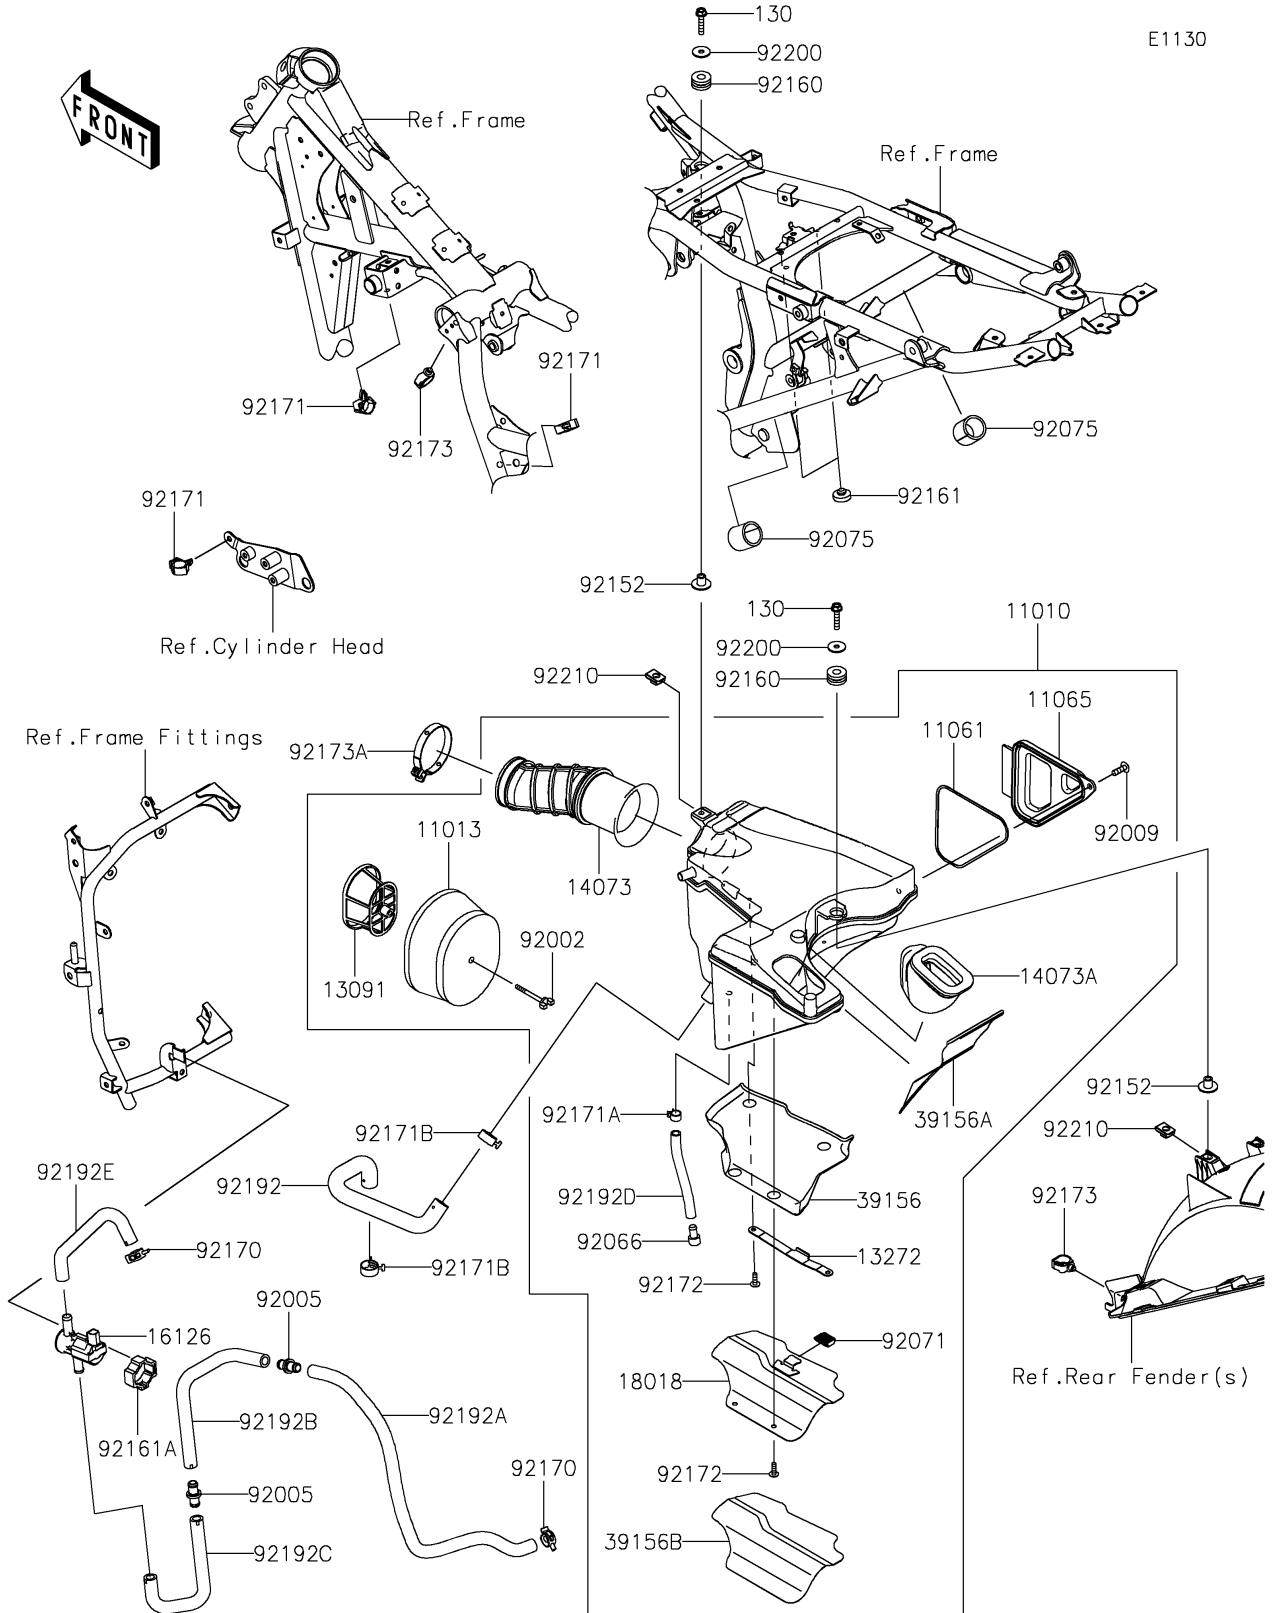

2024 KLR650 PARTS DIAGRAM

Air Cleaner

2024 KLR650 PARTS LIST

Air Cleaner

ITEM NAME	PART NUMBER	QUANTITY
FILTER-ASSY-AIR (Ref # 11010)	11010-1805	1
ELEMENT-AIR FILTER (Ref # 11013)	11013-1152	1
GASKET (Ref # 11061)	11061-1393	1
CAP (Ref # 11065)	11065-1373	1
HOLDER (Ref # 13091)	13091-1473	1
PLATE (Ref # 13272)	13272-3875	1
DUCT (Ref # 14073)	14073-0993	1
DUCT (Ref # 14073A)	14073-0994	1
VALVE,AIR SWITCHING (Ref # 16126)	16126-0033	1
PLATE-HEAT GUARD (Ref # 18018)	18018-0641	1
PAD (Ref # 39156)	39156-2760	1
PAD (Ref # 39156A)	39156-2761	1
PAD (Ref # 39156B)	39156-2793	1
BOLT (Ref # 92002)	92002-1904	1
FITTING (Ref # 92005)	92005-1379	2
SCREW (Ref # 92009)	92009-1460	1
PLUG,DRAIN,8.5X15 (Ref # 92066)	92066-0127	1
GROMMET (Ref # 92071)	92071-0786	1
DAMPER,25X31X30 (Ref # 92075)	92075-1906	2
COLLAR,6.5X10.5X13.1 (Ref # 92152)	92152-0547	2
DAMPER (Ref # 92160)	92160-1162	2
DAMPER (Ref # 92161)	92161-0336	2
DAMPER,ASWV (Ref # 92161A)	92161-0499	1
CLAMP (Ref # 92170)	92170-1118	2
CLAMP,BRAKE HOSE (Ref # 92171)	92171-0316	3
CLAMP,12MM (Ref # 92171A)	92171-1870	1
CLAMP (Ref # 92171B)	92171-1890	2
SCREW,TAPPING,5X16 (Ref # 92172)	92172-0280	4
CLAMP,HOLDER CLIP (Ref # 92173)	92173-0868	2

2024 KLR650 PARTS LIST

Air Cleaner

ITEM NAME	PART NUMBER	QUANTITY
CLAMP,62MM (Ref # 92173A)	92173-0922	1
TUBE,BREATHER (Ref # 92192)	92192-2463	1
TUBE,FITTING-A/C (Ref # 92192A)	92192-2464	1
TUBE,FITTING-FITTING (Ref # 92192B)	92192-2465	1
TUBE,ASWV-FITTING (Ref # 92192C)	92192-2466	1
TUBE (Ref # 92192D)	92192-2493	1
TUBE,ASWV-REED VALVE (Ref # 92192E)	92192-2500	1
WASHER,6.5X22X1.6 (Ref # 92200)	92200-1087	2
NUT,6MM (Ref # 92210)	92210-0474	2
BOLT-FLANGED,6X30 (Ref # 130)	130BB0630	2