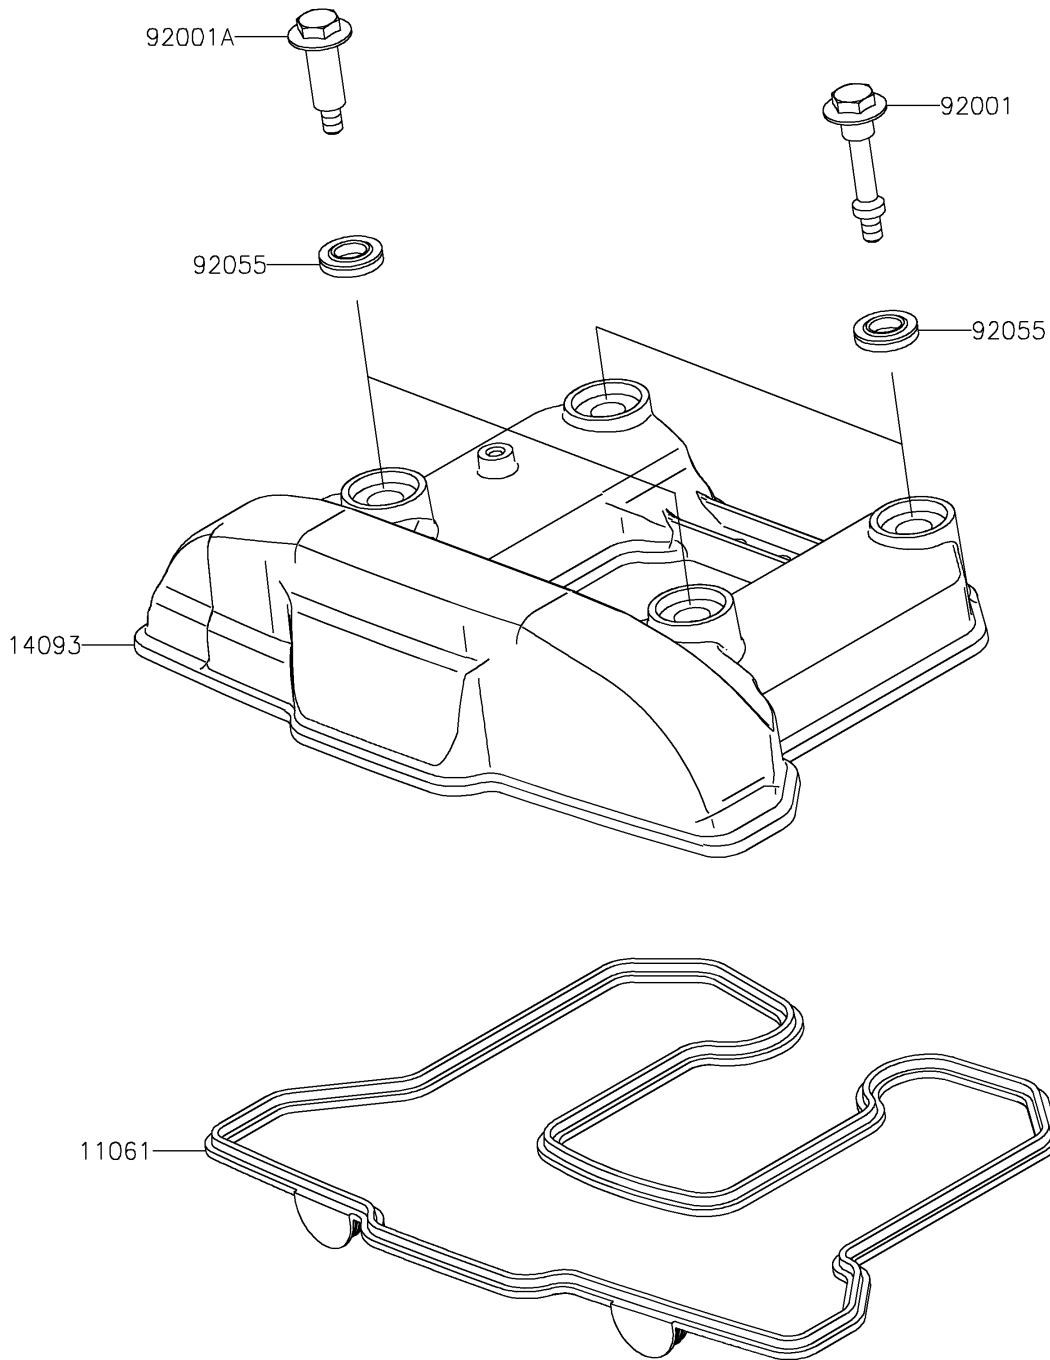

2024 KLR650 PARTS DIAGRAM

Cylinder Head Cover

E1112

2024 KLR650 PARTS LIST

Cylinder Head Cover

ITEM NAME	PART NUMBER	QUANTITY
GASKET,HEAD COVER (Ref # 11061)	11061-1390	1
COVER,HEAD (Ref # 14093)	14093-0059	1
BOLT,L=46.5 (Ref # 92001)	92001-1853	2
BOLT,L=34.5 (Ref # 92001A)	92001-1854	2
RING-O (Ref # 92055)	92055-0143	4