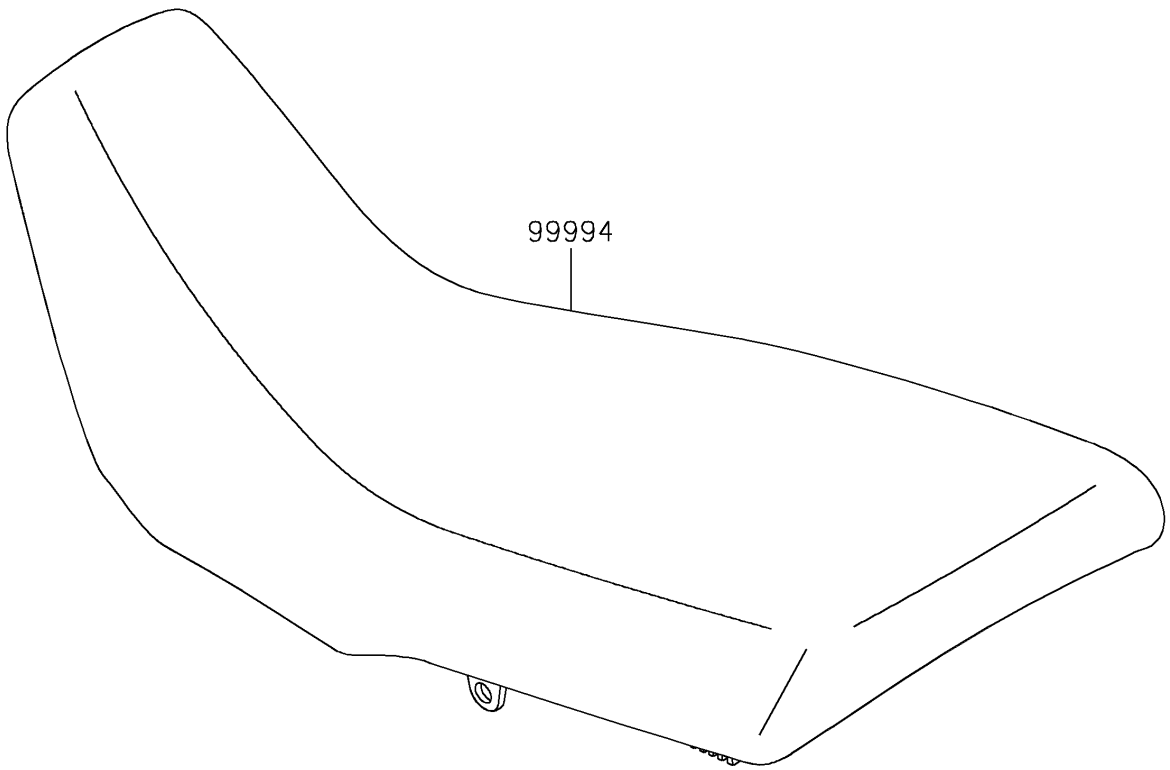

2023 KLR® 650 PARTS DIAGRAM

Accessory(Seat)

F2910E

2023 KLR® 650 PARTS LIST

Accessory(Seat)

ITEM NAME	PART NUMBER	QUANTITY
LOW SEAT,BLACK+SIL (Ref # 99994)	99994-1503-64U	1