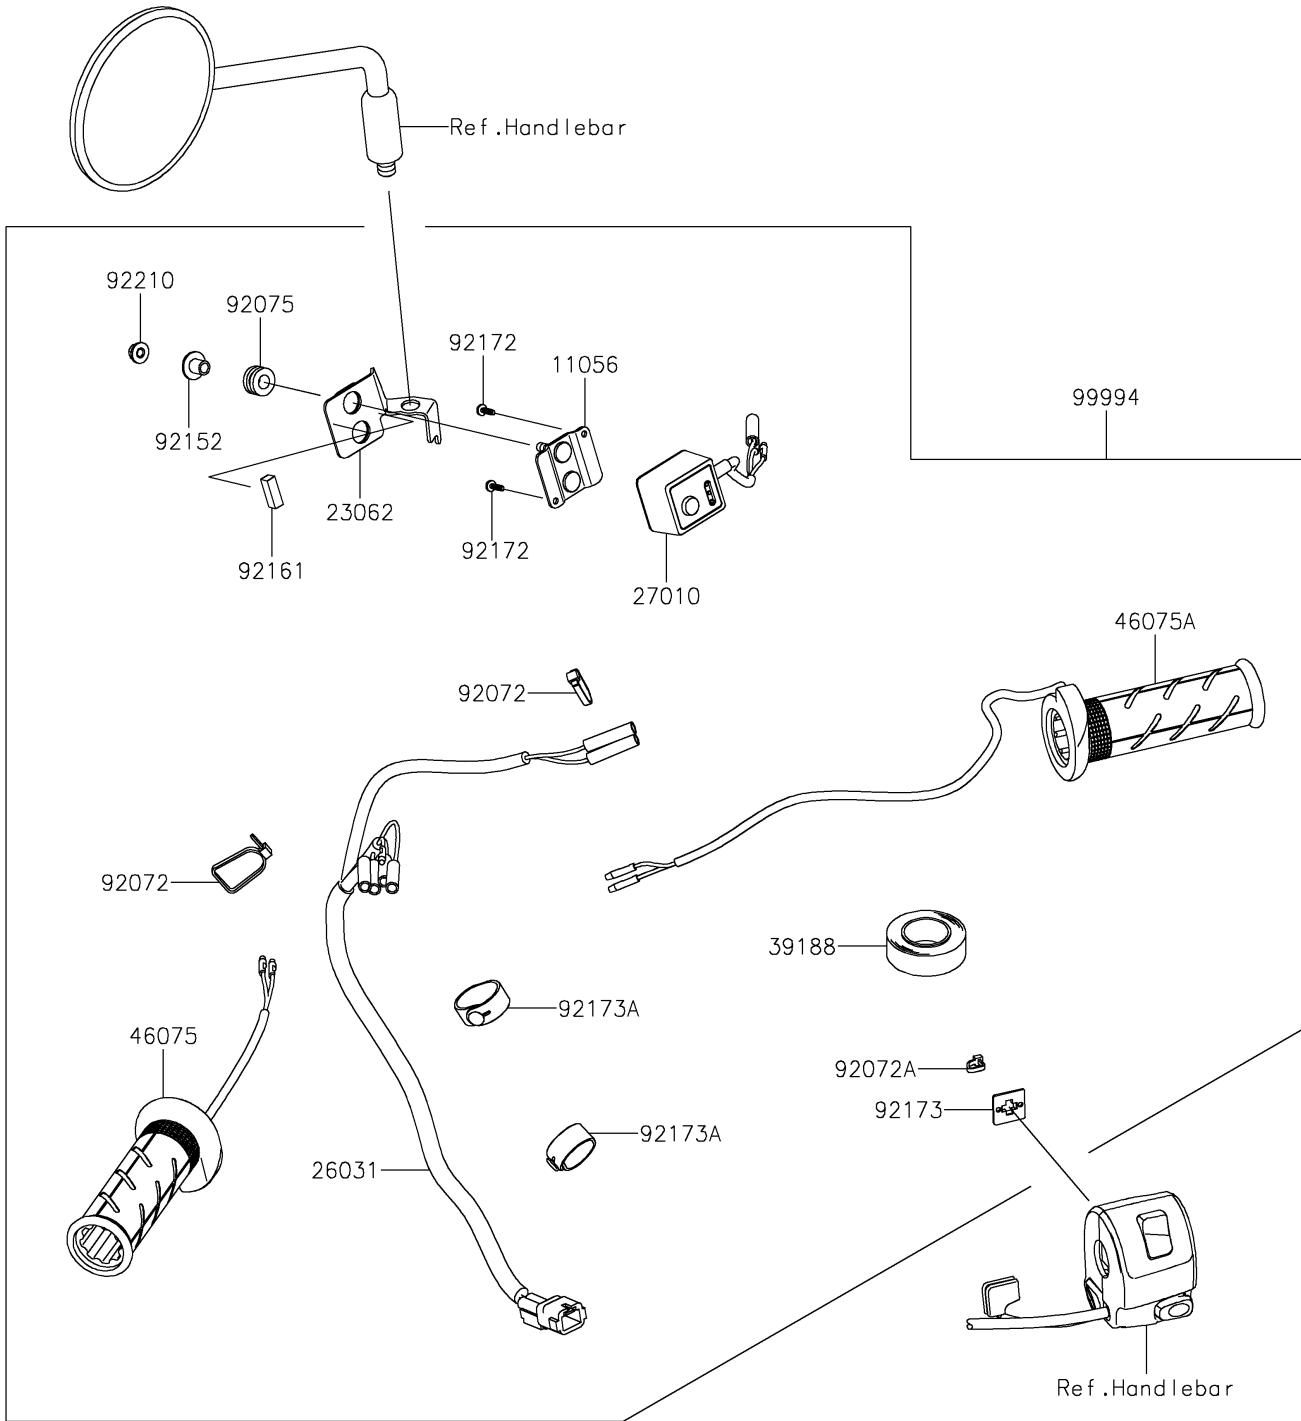

# 2025 KLR650 PARTS DIAGRAM

Accessory(Grip Heater)

F2910C

## 2025 KLR650 PARTS LIST

### Accessory(Grip Heater)

ITEM NAME	PART NUMBER	QUANTITY
BRACKET (Ref # 11056)	11056-7296	1
BRACKET-COMP (Ref # 23062)	23062-1325	1
HARNESS (Ref # 26031)	26031-3876	1
SWITCH,HEATED-GRIP,HONDA-ACCES (Ref # 27010)	27010-0126	1
TAPE,HARNESS (Ref # 39188)	39188-0006	1
GRIP,HEATER,LH (Ref # 46075)	46075-0599	1
GRIP,HEATER,RH (Ref # 46075A)	46075-0600	1
BAND,L=152 (Ref # 92072)	92072-3874	2
BAND,L=100 (Ref # 92072A)	92072-3875	1
DAMPER (Ref # 92075)	92075-1912	2
COLLAR (Ref # 92152)	92152-0134	2
DAMPER (Ref # 92161)	92161-1756	2
SCREW,TAPPING,3X10 (Ref # 92172)	92172-0351	2
CLAMP (Ref # 92173)	92173-0812	1
CLAMP (Ref # 92173A)	92173-2194	2
NUT,FLANGED,5MM (Ref # 92210)	92210-0007	2
GRIP HEATER (Ref # 99994)	99994-1501	1