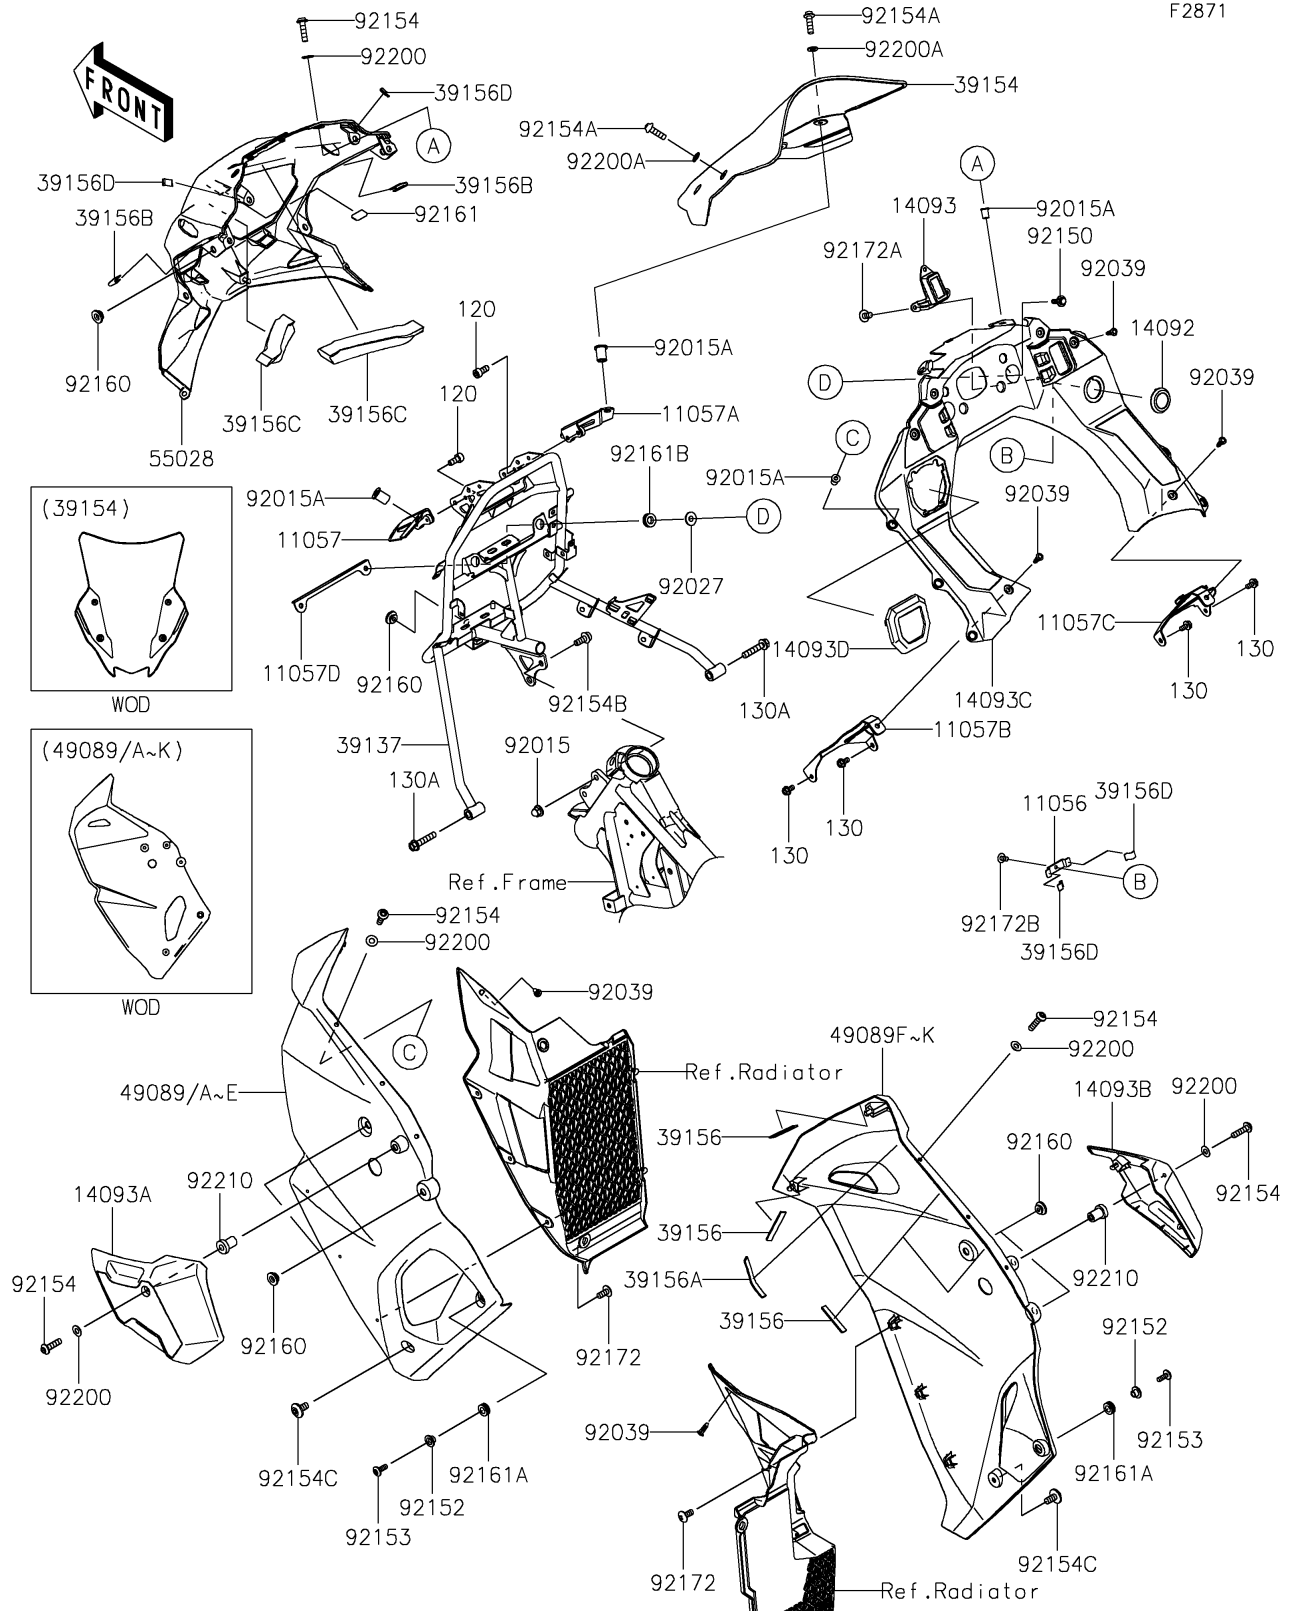

2023 KLR® 650 PARTS DIAGRAM

Cowling

F2871