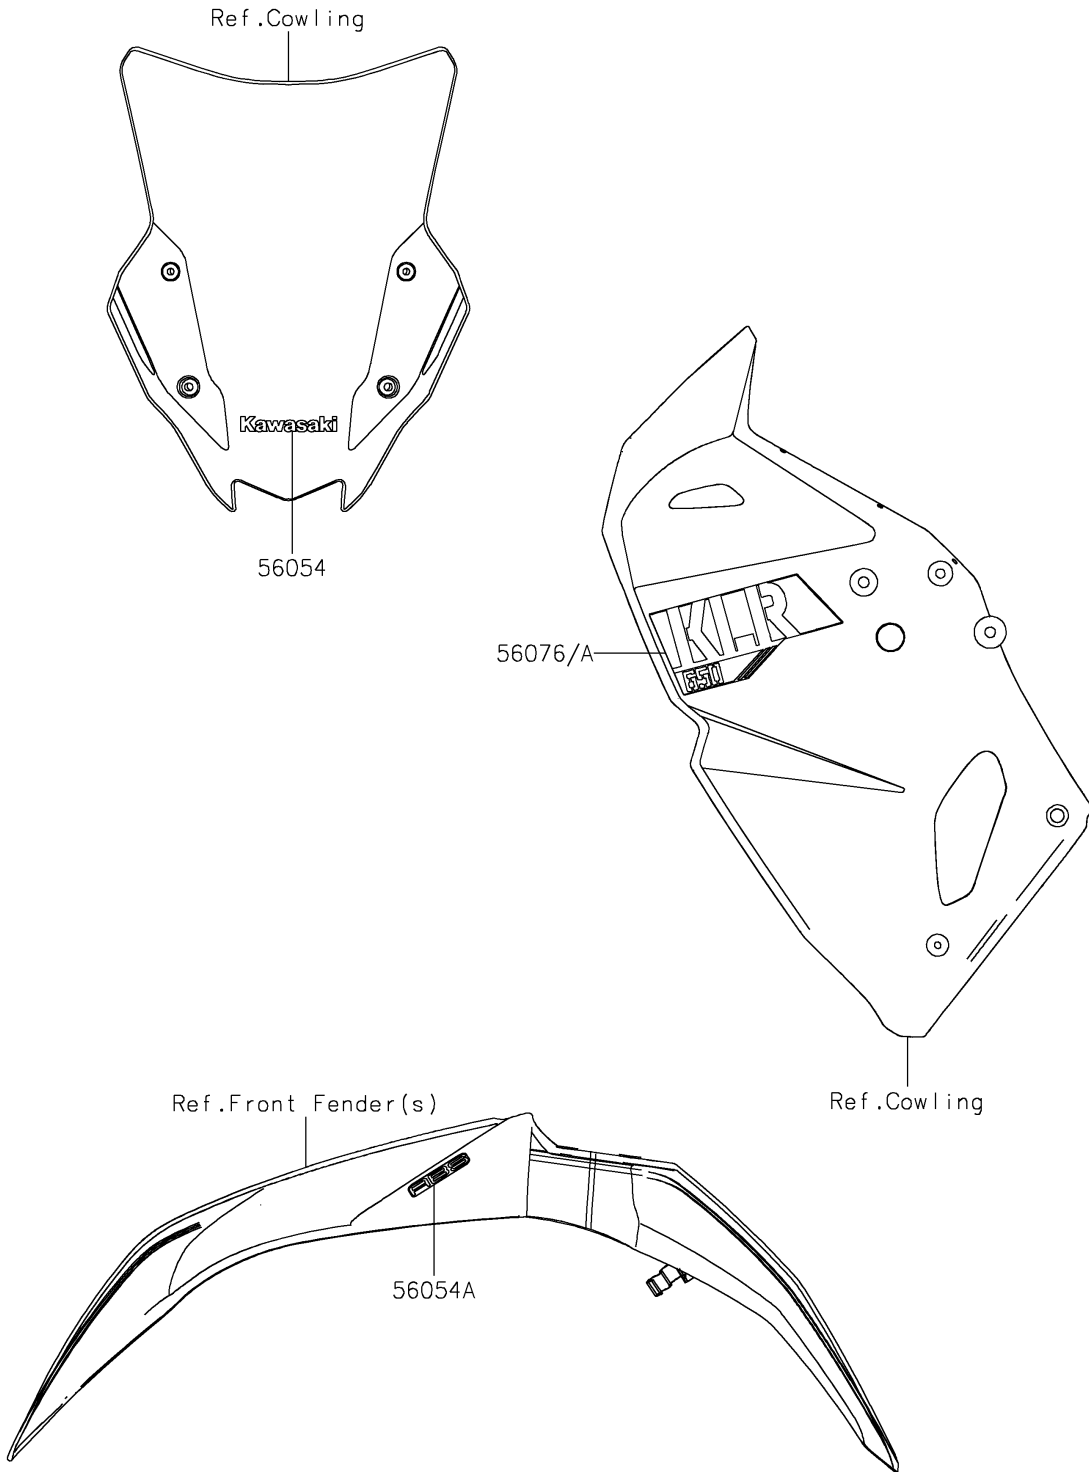

2023 KLR® 650 PARTS DIAGRAM

Decals(Yellow)(FPFNN/FPFNL)

F2861A

2023 KLR® 650 PARTS LIST

Decals(Yellow)(FPFNN/FPFNL)

ITEM NAME	PART NUMBER	QUANTITY
MARK,WINDSHIELD,KAWASAKI (Ref # 56054)	56054-2177	1
MARK,FR FENDER,ABS (Ref # 56054A)	56054-2917	2
PATTERN,SHROUD,LH (Ref # 56076)	56076-7384	1
PATTERN,SHROUD,RH (Ref # 56076A)	56076-7385	1