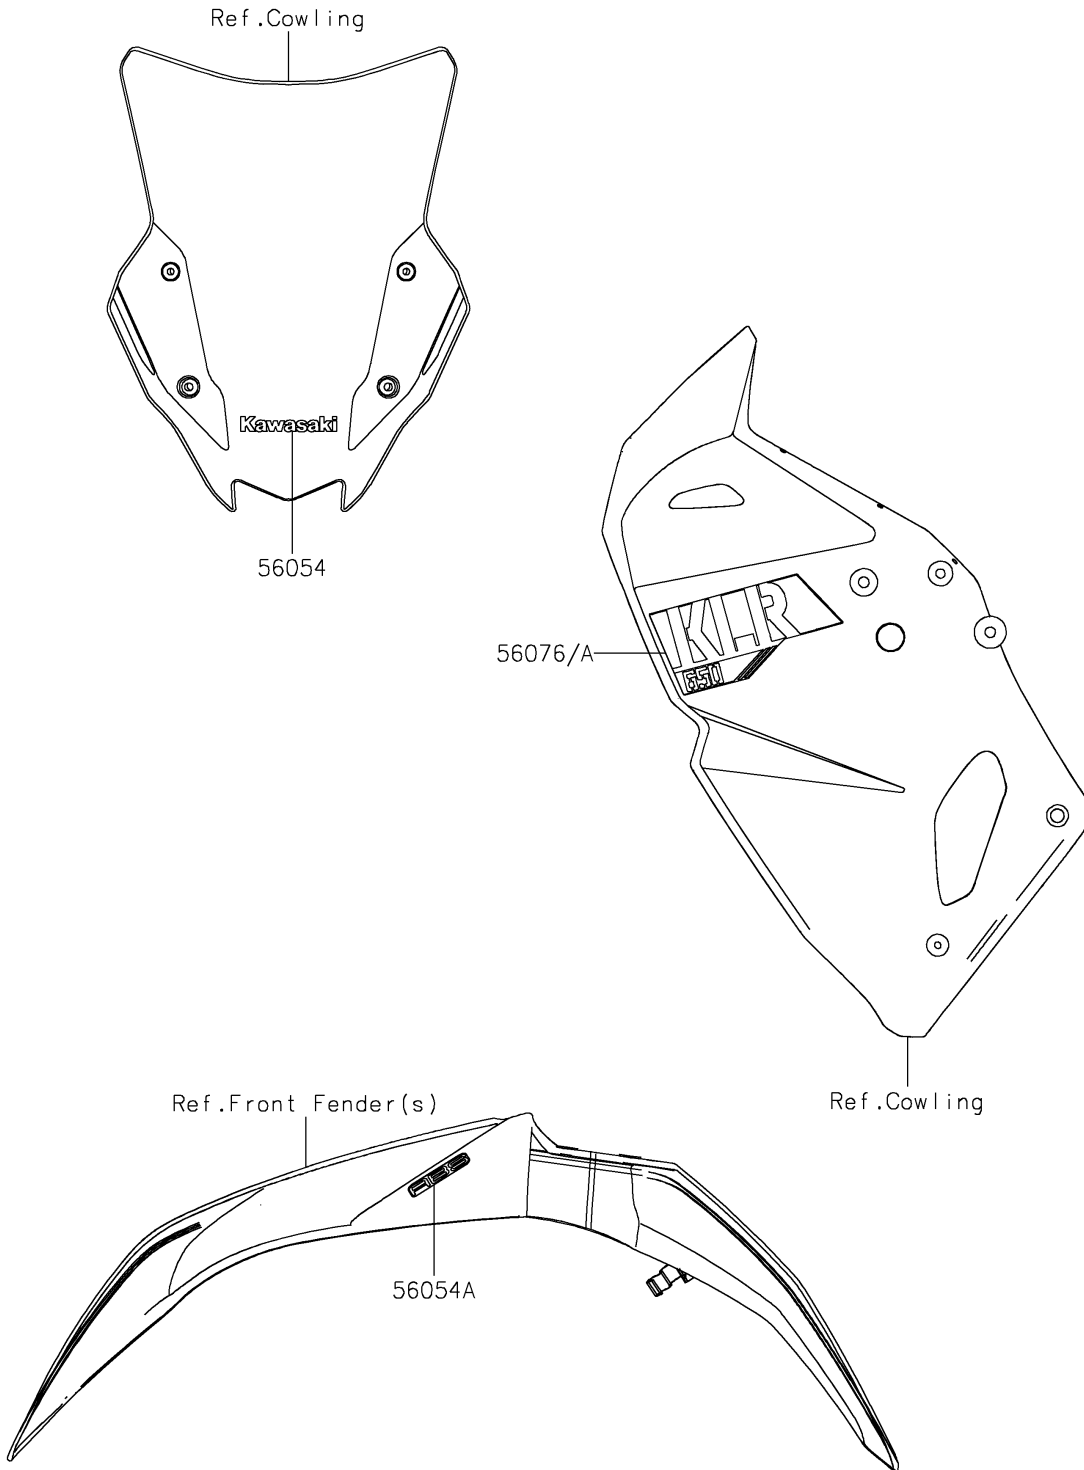

2023 KLR® 650 PARTS DIAGRAM

Decals(C.L.Green)(FPFNN/FPFNL)

F2861

2023 KLR® 650 PARTS LIST

Decals(C.L.Green)(FPFNN/FPFNL)

ITEM NAME	PART NUMBER	QUANTITY
MARK,WINDSHIELD,KAWASAKI (Ref # 56054)	56054-2177	1
MARK,FR FENDER,ABS (Ref # 56054A)	56054-2917	2
PATTERN,SHROUD,LH (Ref # 56076)	56076-7386	1
PATTERN,SHROUD,RH (Ref # 56076A)	56076-7387	1