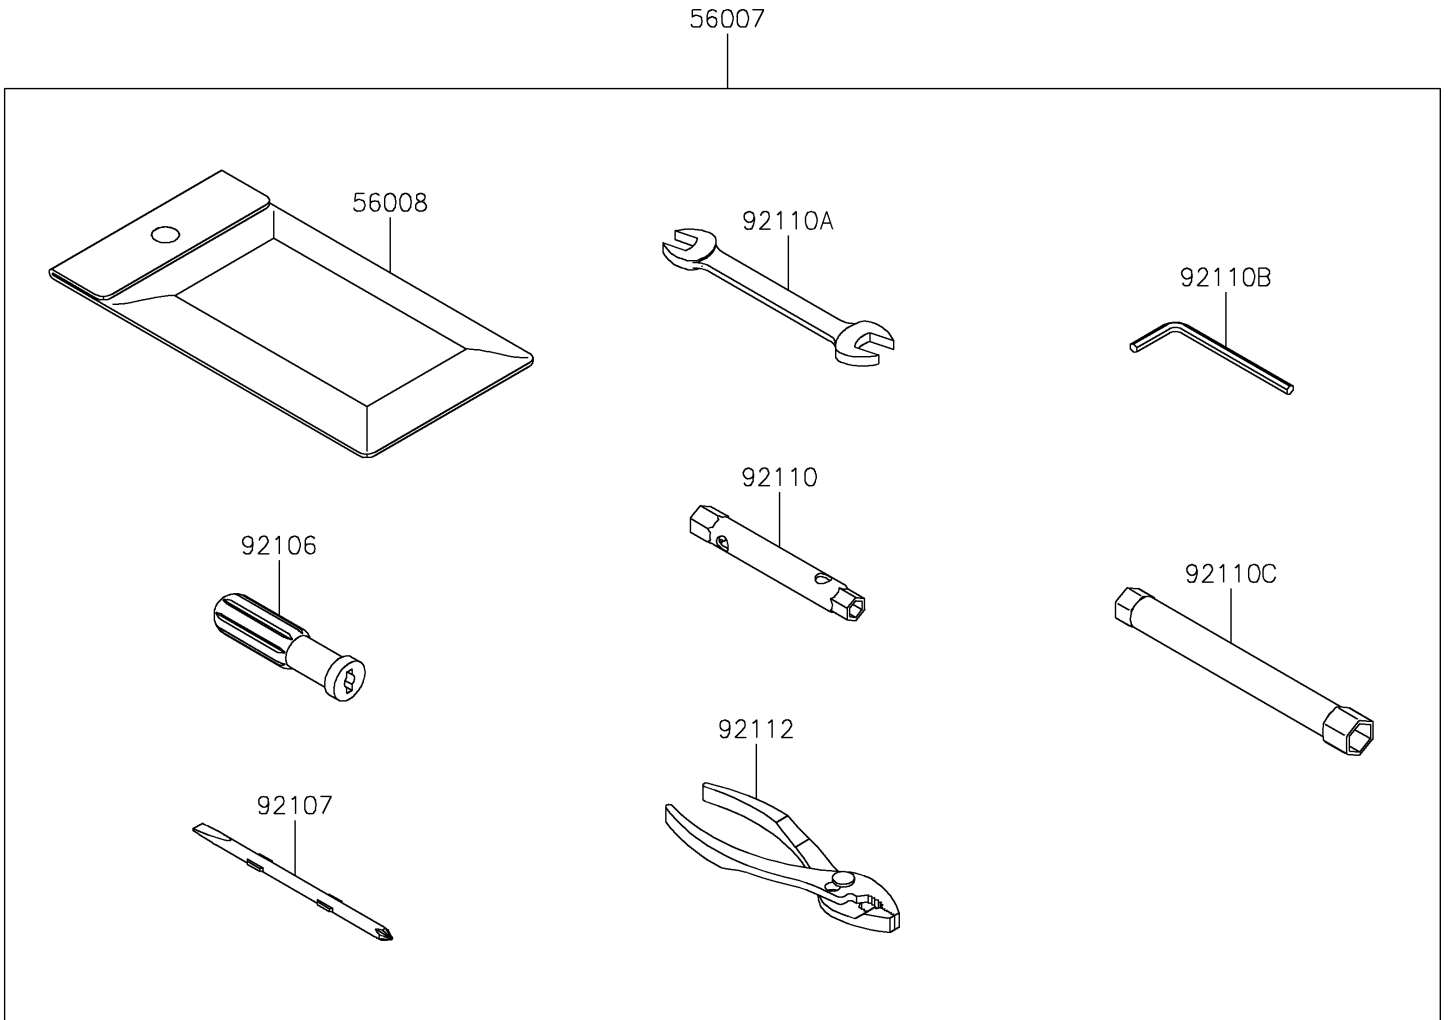

2024 KLR® 650 PARTS DIAGRAM

Owner's Tools

F2810

2024 KLR® 650 PARTS LIST

Owner's Tools

ITEM NAME	PART NUMBER	QUANTITY
TOOL-KIT (Ref # 56007)	56007-0196	1
BAG,TOOL (Ref # 56008)	56008-0036	1
GASKET-LIQUID,TB1211F,CLEAR (Ref # 92104)	92104-0004	1
GASKET-LIQUID,TB1216B,BLACK (Ref # 92104A)	92104-1064	1
GRIP-SCREW DRIVER (Ref # 92106)	92106-0004	1
TOOL-DRIVER,#2PHILLIPS&SLOT (Ref # 92107)	92107-0019	1
TOOL-WRENCH,BOX,8X10 (Ref # 92110)	92110-0049	1
TOOL-WRENCH,OPEN END,14X17 (Ref # 92110A)	92110-0057	1
TOOL-WRENCH,ALLEN,4MM (Ref # 92110B)	92110-0567	1
TOOL-WRENCH,BOX,12MM (Ref # 92110C)	92110-0579	1
TOOL-PLIERS (Ref # 92112)	92112-0007	1