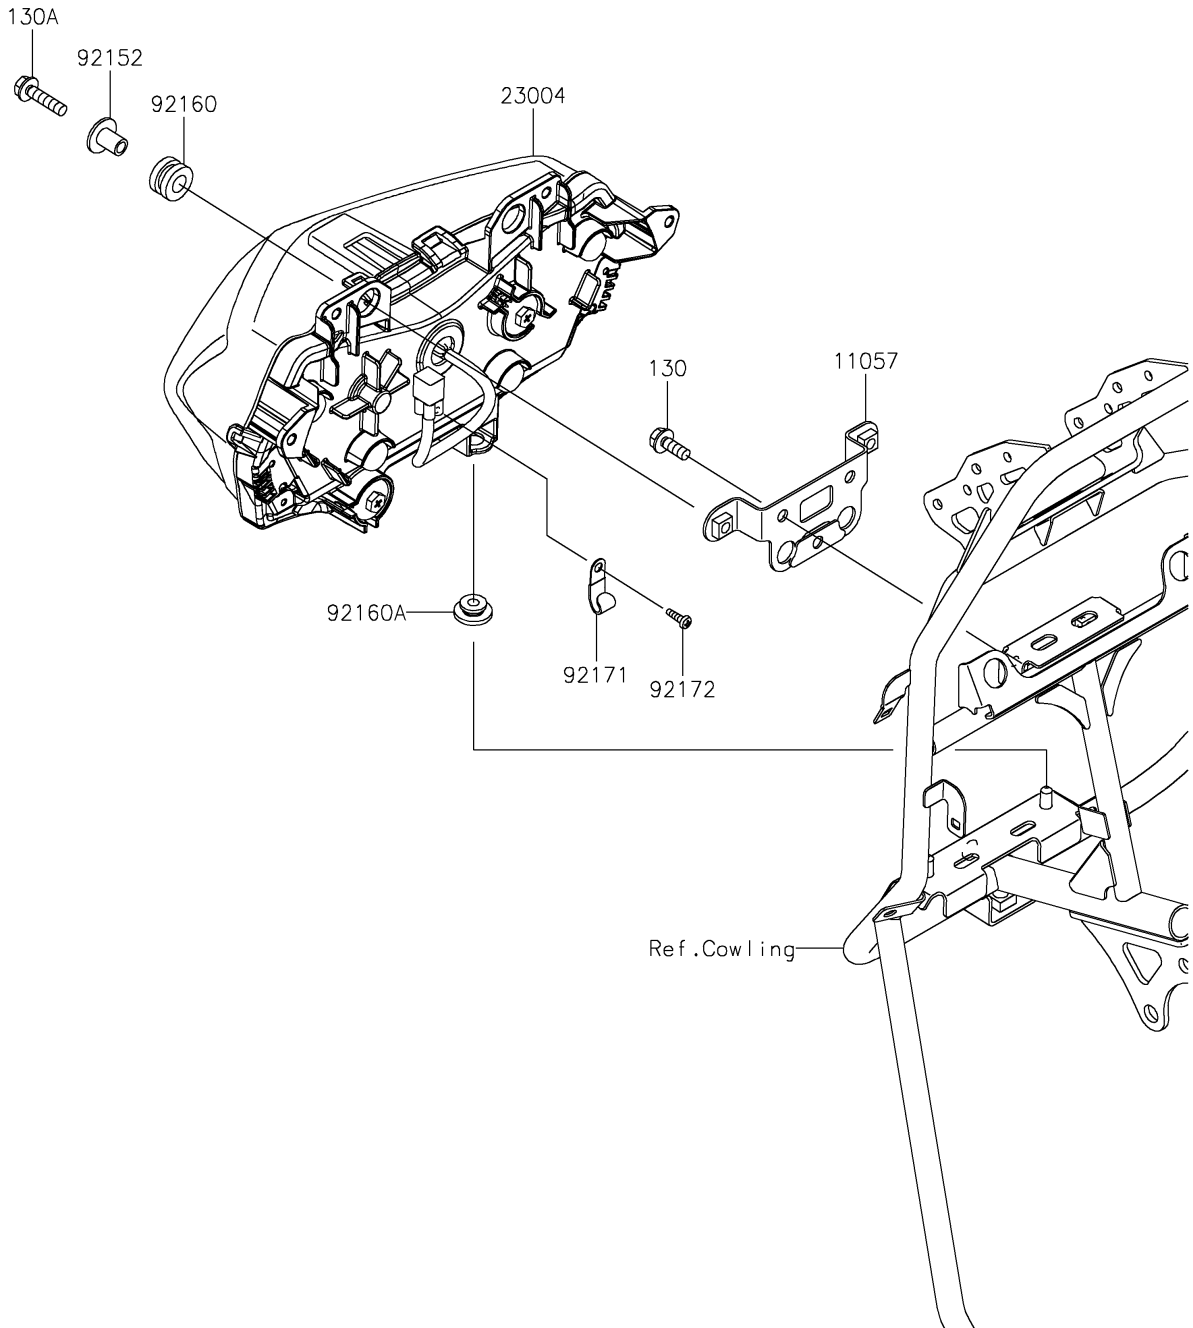

# 2025 KLR650 PARTS DIAGRAM

Headlight(s)

F2710

## 2025 KLR650 PARTS LIST

### Headlight(s)

ITEM NAME	PART NUMBER	QUANTITY
BRACKET,HEAD LAMP (Ref # 11057)	11057-7884	1
LAMP-HEAD,LED (Ref # 23004)	23004-0414	1
COLLAR,6.3X20X15.1 (Ref # 92152)	92152-2322	2
DAMPER,10X20X12 (Ref # 92160)	92160-1167	2
DAMPER (Ref # 92160A)	92160-1613	2
CLAMP (Ref # 92171)	92171-1539	1
SCREW,TAPPING,4X12 (Ref # 92172)	92172-0233	1
BOLT-FLANGED,6X16 (Ref # 130)	130BA0616	2
BOLT-FLANGED,6X25 (Ref # 130A)	130BB0625	2