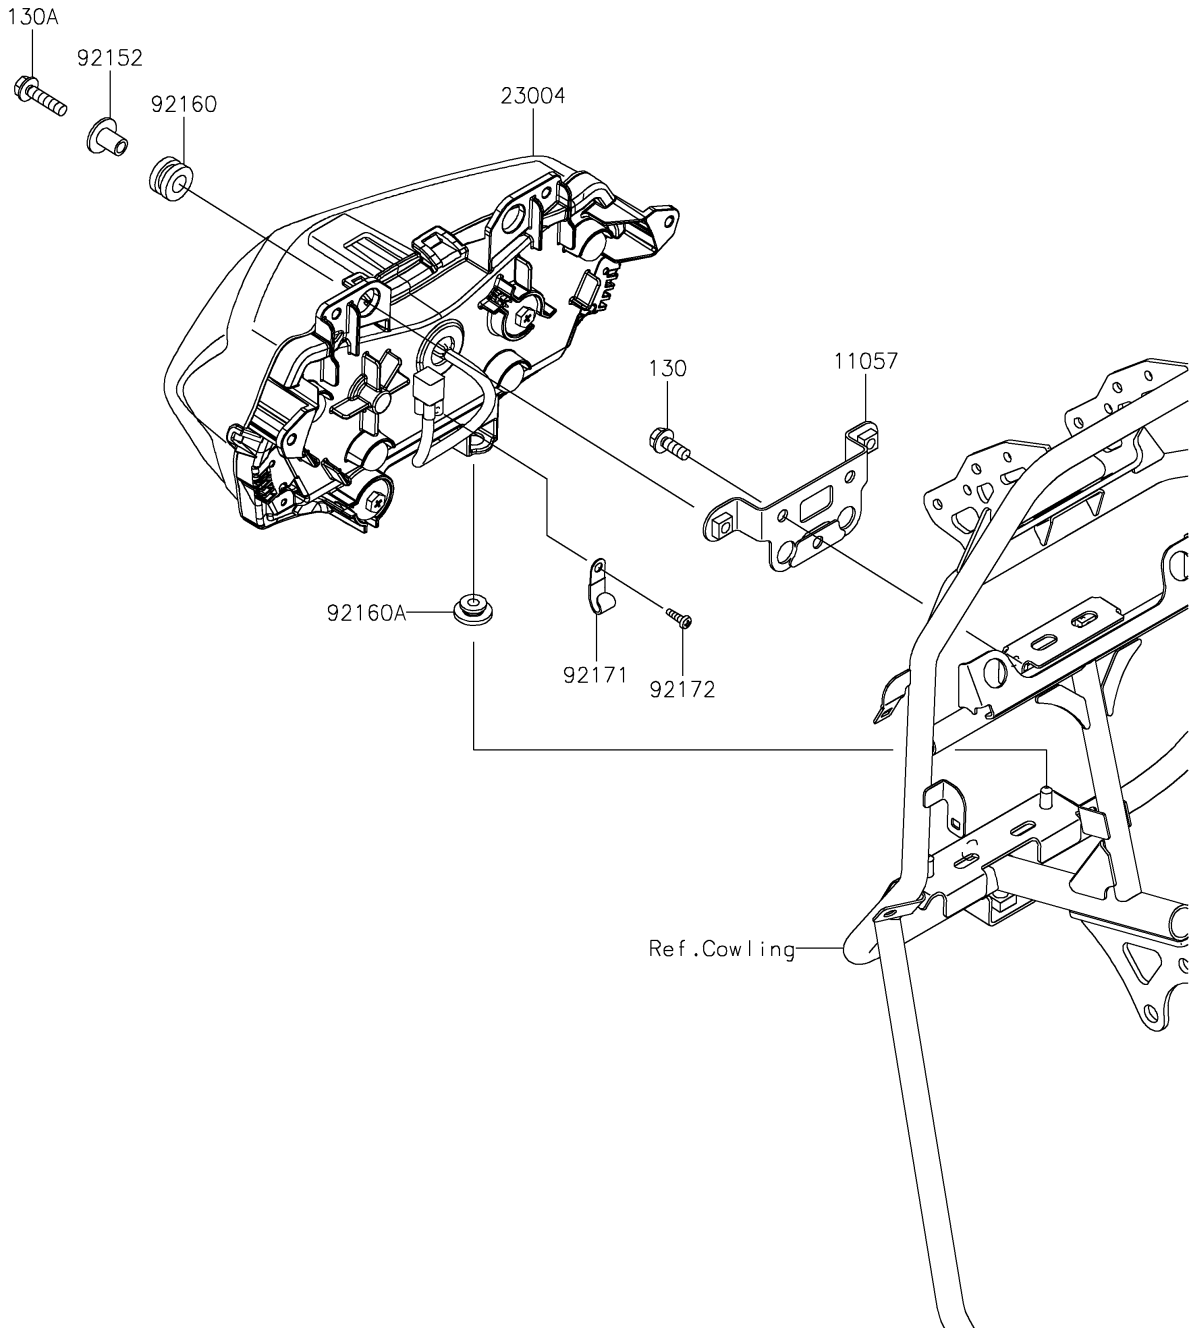

2023 KLR® 650 PARTS DIAGRAM

Headlight(s)

F2710

2023 KLR® 650 PARTS LIST

Headlight(s)

ITEM NAME	PART NUMBER	QUANTITY
BRACKET,HEAD LAMP (Ref # 11057)	11057-7884	1
LAMP-HEAD,LED (Ref # 23004)	23004-0414	1
COLLAR,6.3X20X15.1 (Ref # 92152)	92152-2322	2
DAMPER,10X20X12 (Ref # 92160)	92160-1167	2
DAMPER (Ref # 92160A)	92160-1613	2
CLAMP (Ref # 92171)	92171-1539	1
SCREW,TAPPING,4X12 (Ref # 92172)	92172-0233	1
BOLT-FLANGED,6X16 (Ref # 130)	130BA0616	2
BOLT-FLANGED,6X25 (Ref # 130A)	130BB0625	2