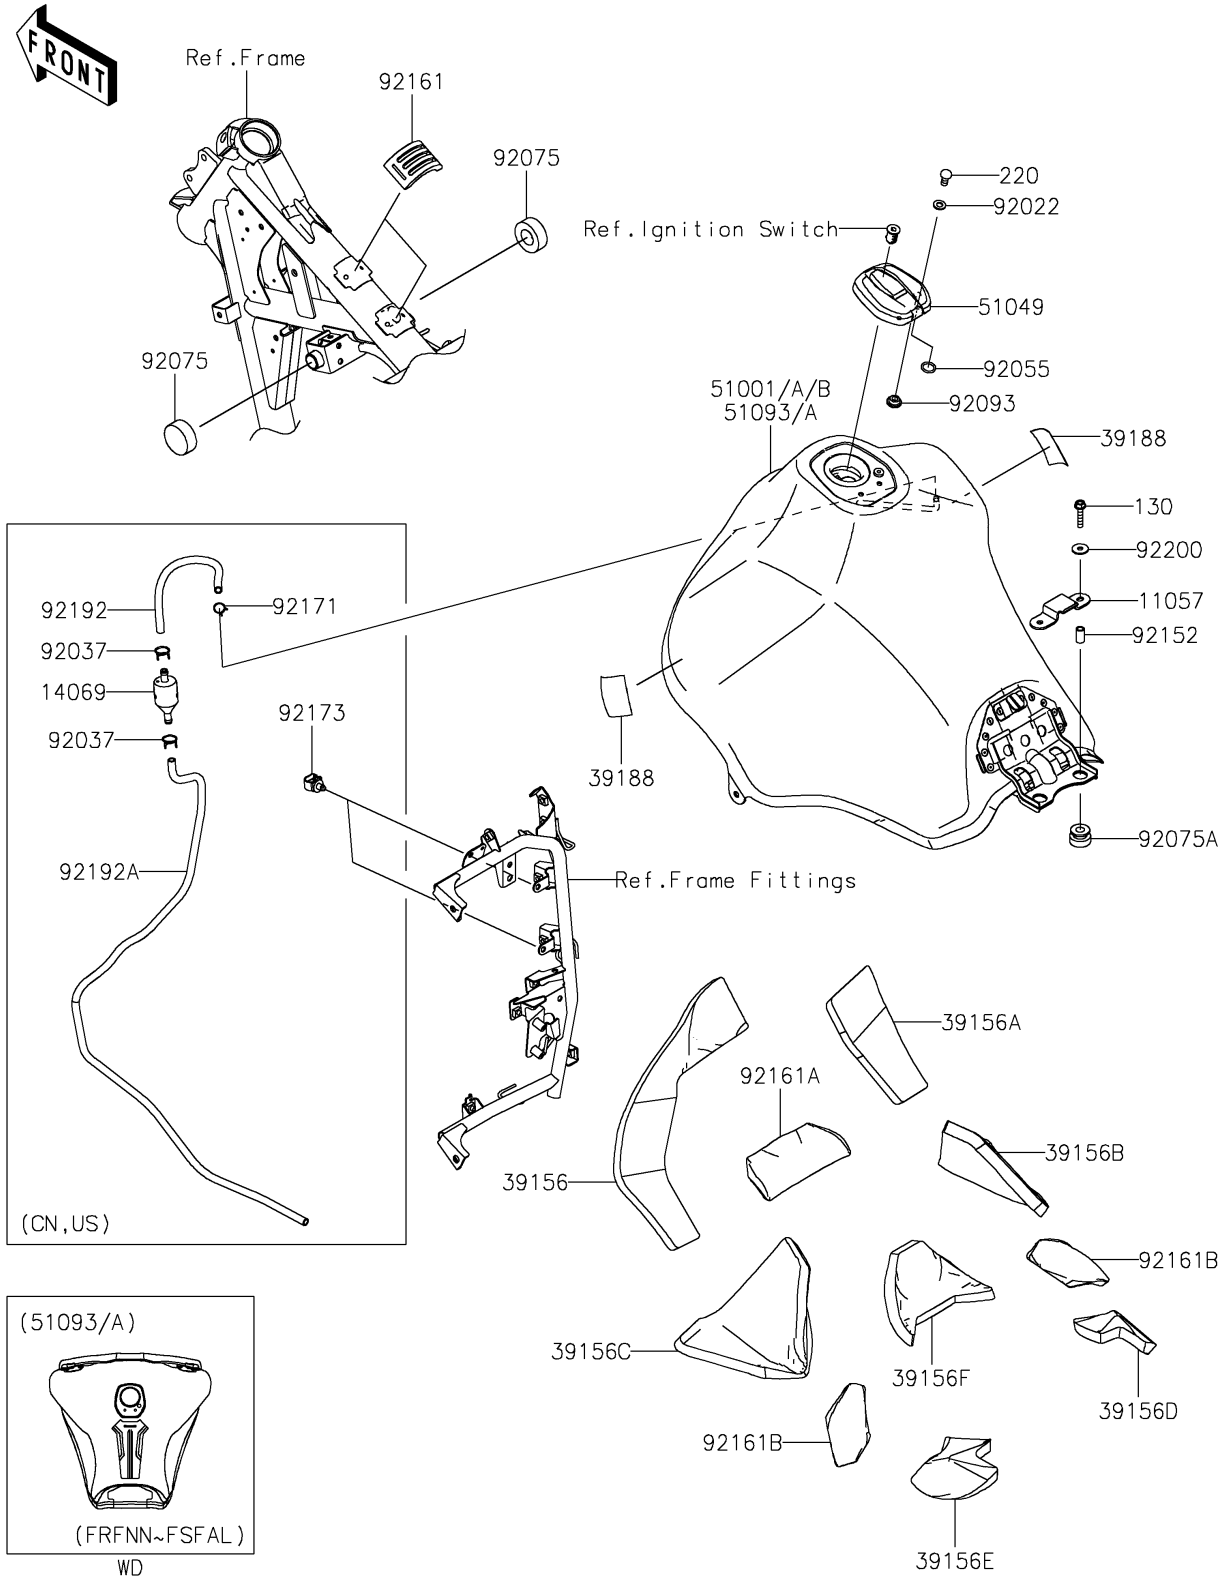

2023 KLR® 650 PARTS DIAGRAM

Fuel Tank

F2410

2023 KLR® 650 PARTS LIST

Fuel Tank

ITEM NAME	PART NUMBER	QUANTITY
BRACKET,SEAT (Ref # 11057)	11057-4274	1
PAD,FR,LH (Ref # 39156)	39156-2664	1
PAD,FR,RH (Ref # 39156A)	39156-2665	1
PAD,MID,RH (Ref # 39156B)	39156-2701	1
PAD,MID,LH (Ref # 39156C)	39156-2702	1
PAD,RR,RH (Ref # 39156D)	39156-2703	1
PAD,RR,LH (Ref # 39156E)	39156-2704	1
PAD,CNT (Ref # 39156F)	39156-2705	1
TAPE,40X50 (Ref # 39188)	39188-0049	2
TANK-COMP-FUEL,P.S.YELLOW (Ref # 51001)	51001-0903-10A	1
TANK-COMP-FUEL,P.S.GRAY (Ref # 51001A)	51001-0903-36S	1
TANK-COMP-FUEL,C.L.GREEN (Ref # 51001B)	51001-0903-51P	1
CAP-TANK,FUEL (Ref # 51049)	51049-0760	1
WASHER,5.1X10X1.0 (Ref # 92022)	92022-1977	2
RING-O (Ref # 92055)	92055-1023	2
DAMPER,FUEL TANK (Ref # 92075)	92075-101	2
DAMPER (Ref # 92075A)	92075-1660	2
SEAL,FUEL TANK CAP (Ref # 92093)	92093-1030	1
COLLAR,6.8X10X18 (Ref # 92152)	92152-2726	2
DAMPER (Ref # 92161)	92161-2372	2
DAMPER,CNT (Ref # 92161A)	92161-2394	1
DAMPER,LH&RH (Ref # 92161B)	92161-2395	2
WASHER,6.5X20X1.6 (Ref # 92200)	92200-1962	2
BOLT-FLANGED,6X30 (Ref # 130)	130BB0630	2
SCREW-PAN-CROS,5X10 (Ref # 220)	220AA0510	2
BREATHER,FUEL TANK (Ref # 14069)	14069-1004	1
CLAMP,TUBE (Ref # 92037)	92037-147	2
CLAMP,8X0.7 (Ref # 92171)	92171-1973	1
CLAMP,12MM DIA. (Ref # 92173)	92173-0736	2

2023 KLR® 650 PARTS LIST

Fuel Tank

ITEM NAME	PART NUMBER	QUANTITY
TUBE,BREATHER,6X9X220 (Ref # 92192)	92192-2441	1
TUBE,BREATHER,6X9X900 (Ref # 92192A)	92192-2442	1