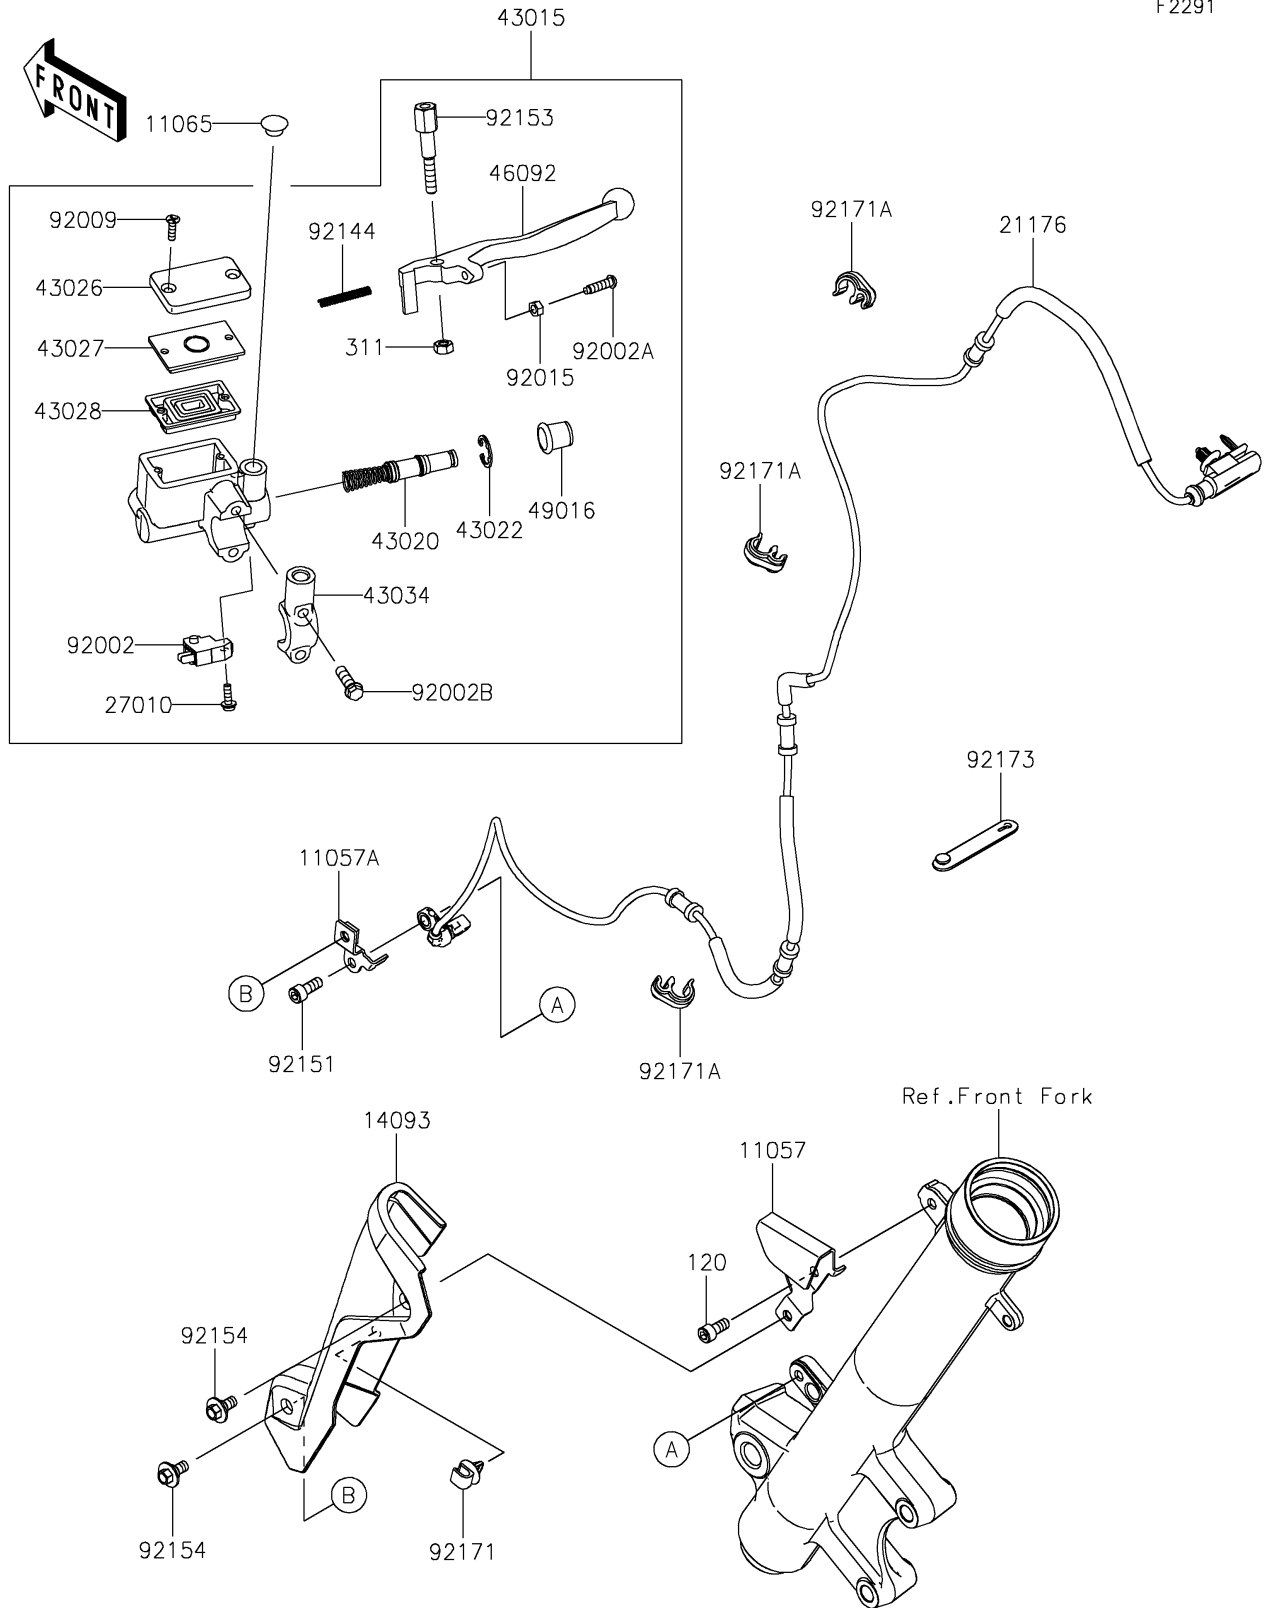

2025 KLR650 PARTS DIAGRAM

Front Master Cylinder

F2291

2025 KLR650 PARTS LIST

Front Master Cylinder

ITEM NAME	PART NUMBER	QUANTITY
BRACKET,ABS SENSOR COVER (Ref # 11057)	11057-4375	1
BRACKET,SPEED SENSOR (Ref # 11057A)	11057-4376	1
CAP,DUMMY (Ref # 11065)	11065-0921	1
COVER,ABS SENSOR (Ref # 14093)	14093-0863	1
SENSOR,SPEED,FR (Ref # 21176)	21176-0994	1
SWITCH,BRAKE (Ref # 27010)	27010-0762	1
CYLINDER-ASSY-MASTER,FR (Ref # 43015)	43015-0788	1
PISTON-COMP-BRAKE (Ref # 43020)	43020-1104	1
STOPPER-BRAKE,PISTON (Ref # 43022)	43022-1010	1
CAP-BRAKE (Ref # 43026)	43026-1082	1
PLATE-DIAPHRAGM (Ref # 43027)	43027-1057	1
DIAPHRAGM (Ref # 43028)	43028-1061	1
HOLDER-BRAKE (Ref # 43034)	43034-0145	1
LEVER-GRIP,FRONT BRAKE (Ref # 46092)	46092-1175	1
COVER-SEAL,MASTER CYLINDER (Ref # 49016)	49016-1044	1
BOLT,SCREW,4X12 (Ref # 92002)	92002-1323	1
BOLT,ADJUST (Ref # 92002A)	92002-1893	1
BOLT (Ref # 92002B)	92002-1894	2
SCREW,4MM (Ref # 92009)	92009-1458	2
NUT,ADJUST (Ref # 92015)	92015-1642	1
SPRING,RETURN (Ref # 92144)	92144-1103	1
BOLT (Ref # 92151)	92151-1166	1
BOLT,LEVER SET (Ref # 92153)	92153-0790	1
BOLT,FLANGED,6X9 (Ref # 92154)	92154-0546	2
CLAMP (Ref # 92171)	92171-0640	1
CLAMP,BRAKE HOSE (Ref # 92171A)	92171-1819	3
CLAMP (Ref # 92173)	92173-2199	1
BOLT-SOCKET,6X14 (Ref # 120)	120CA0614	1
NUT-HEX,6MM (Ref # 311)	311BB0600	1