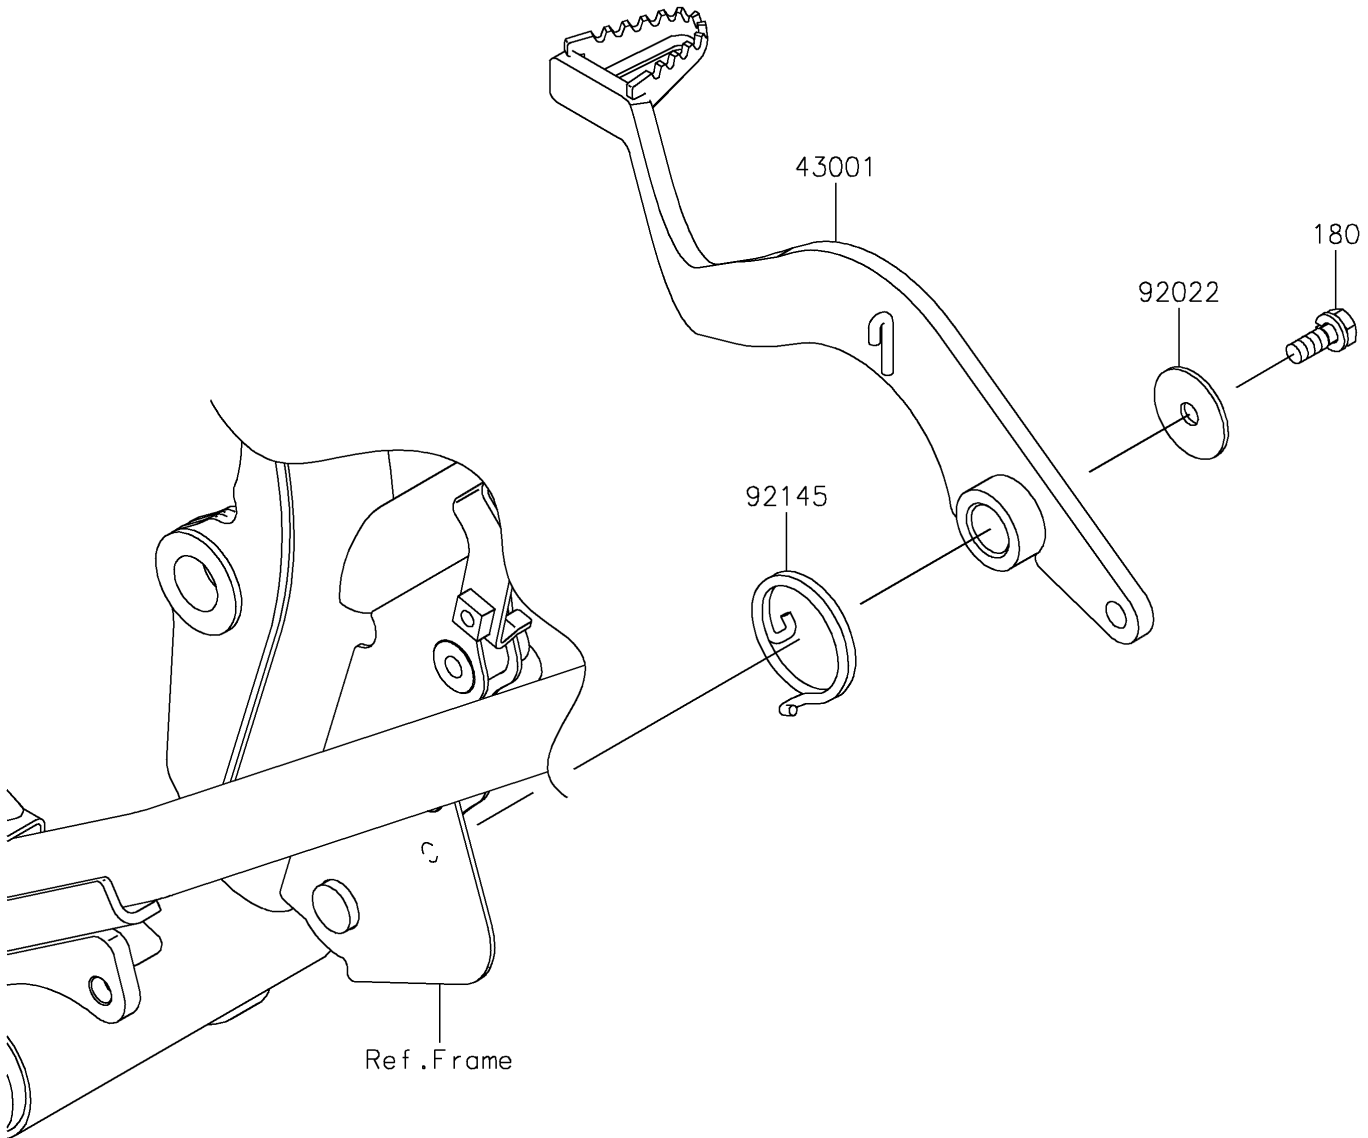

2023 KLR[®] 650 PARTS DIAGRAM

Brake Pedal

F2260

2023 KLR® 650 PARTS LIST

Brake Pedal

ITEM NAME	PART NUMBER	QUANTITY
LEVER-BRAKE,PEDAL (Ref # 43001)	43001-0777	1
WASHER,7X28X1.6 (Ref # 92022)	92022-1282	1
SPRING,RETURN (Ref # 92145)	92145-0807	1
BOLT-UPSET-WS,6X16 (Ref # 180)	180BA0616	1