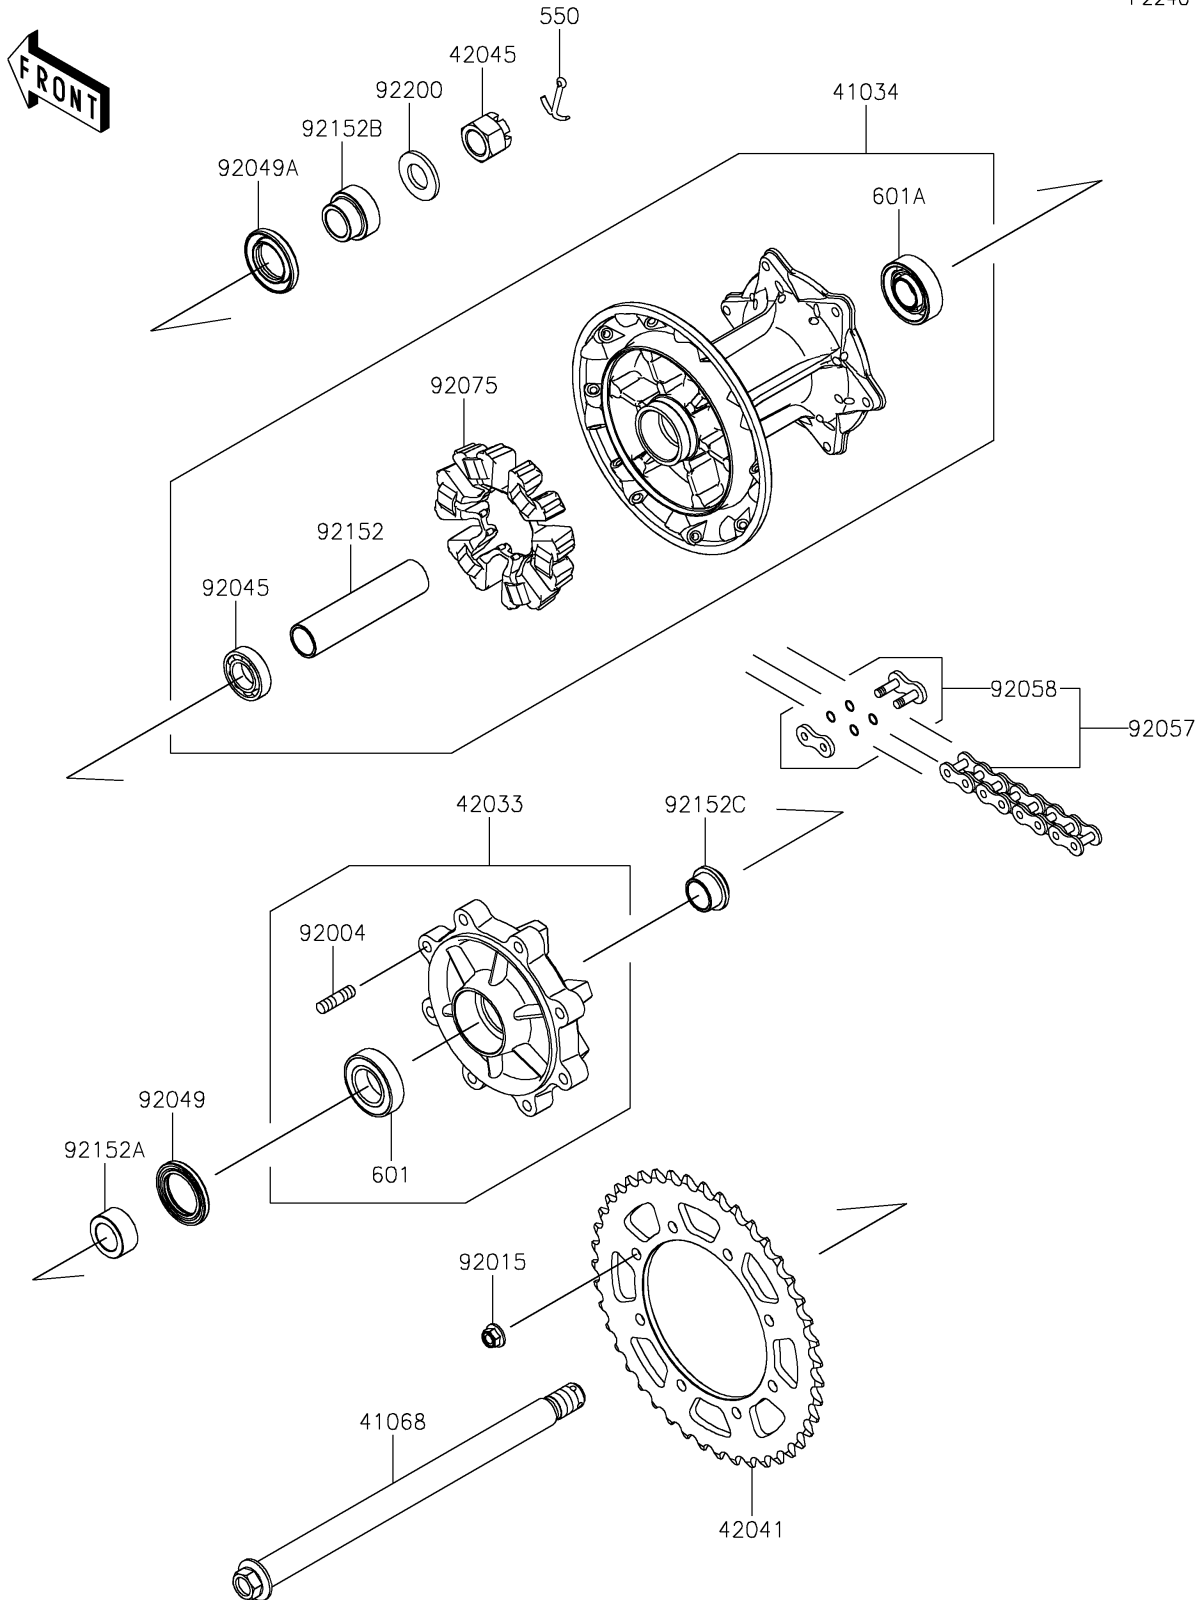

# 2023 KLR® 650 PARTS DIAGRAM

Rear Hub

F2240

## 2023 KLR® 650 PARTS LIST

### Rear Hub

ITEM NAME	PART NUMBER	QUANTITY
DRUM-ASSY,RR (Ref # 41034)	41034-0609	1
AXLE,RR (Ref # 41068)	41068-0659	1
COUPLING-ASSY,REAR HUB (Ref # 42033)	42033-0596	1
SPROCKET-HUB,43T (Ref # 42041)	42041-0185	1
NUT,CASTLE,18MM (Ref # 42045)	42045-018	1
STUD,8X16 (Ref # 92004)	92004-1150	8
NUT,8MM (Ref # 92015)	92015-1432	8
BEARING-BALL,20X37X9 (Ref # 92045)	92045-0942	1
SEAL-OIL,32X47X5 (Ref # 92049)	92049-0795	1
SEAL-OIL,27X47X7 (Ref # 92049A)	92049-0802	1
CHAIN,DRIVE,520VEX110L (Ref # 92057)	92057-0806	1
JOINT-CHAIN (Ref # 92058)	92058-0044	1
DAMPER,SHOCK,RR HUB (Ref # 92075)	92075-1068	1
COLLAR,20.2X28X110.5 (Ref # 92152)	92152-2735	1
COLLAR,LH (Ref # 92152A)	92152-2736	1
COLLAR,RH (Ref # 92152B)	92152-2737	1
COLLAR,COUPLING (Ref # 92152C)	92152-2738	1
WASHER,19X36X3.2 (Ref # 92200)	92200-0296	1
PIN-COTTER,4.0X35 (Ref # 550)	550AA4035	1
BEARING-BALL,#6005UU (Ref # 601)	601B6005UU	1
BEARING-BALL,#6204UG (Ref # 601A)	601B6204UG	1