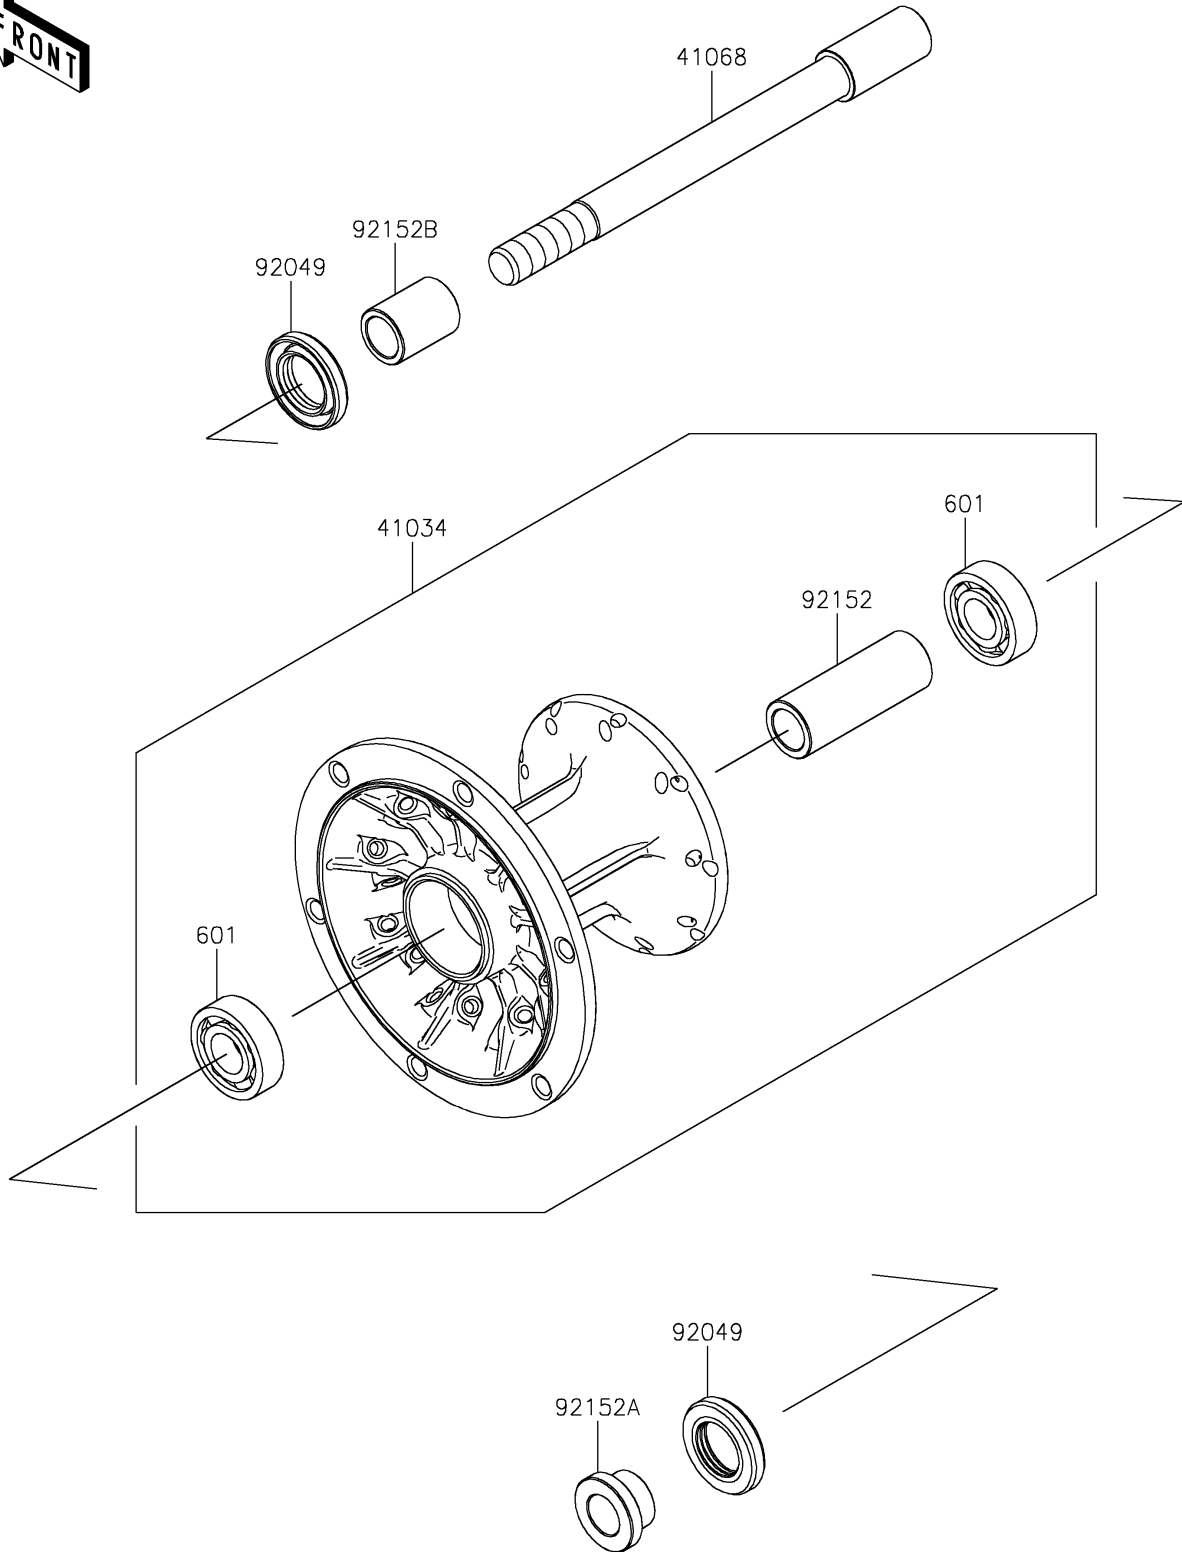

2023 KLR® 650 PARTS DIAGRAM

Front Hub

F2230

2023 KLR® 650 PARTS LIST

Front Hub

ITEM NAME	PART NUMBER	QUANTITY
DRUM-ASSY,FR (Ref # 41034)	41034-0608	1
AXLE,FR (Ref # 41068)	41068-0658	1
SEAL-OIL,23X40X7 (Ref # 92049)	92049-0801	2
COLLAR,17.2X25X67.5 (Ref # 92152)	92152-2732	1
COLLAR,LH (Ref # 92152A)	92152-2733	1
COLLAR,RH (Ref # 92152B)	92152-2734	1
BEARING-BALL,#6203UG (Ref # 601)	601B6203UG	2