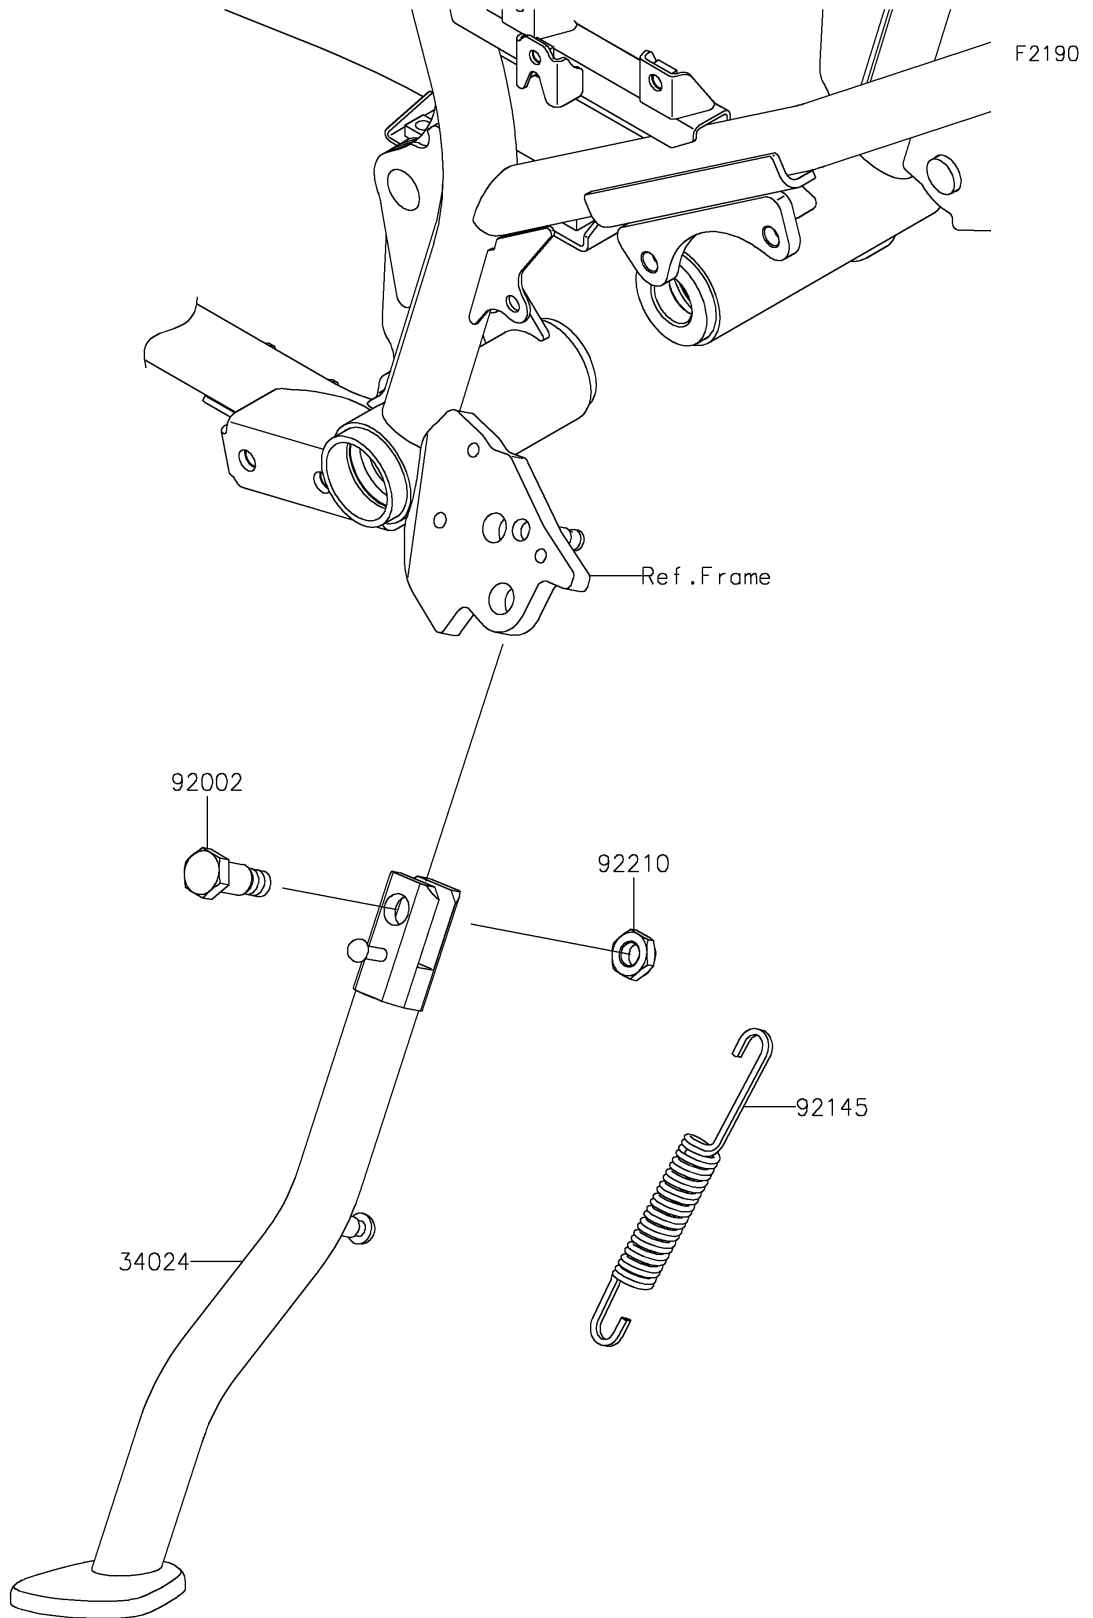

2023 KLR® 650 PARTS DIAGRAM

Stand(s)

2023 KLR® 650 PARTS LIST

Stand(s)

ITEM NAME	PART NUMBER	QUANTITY
STAND-SIDE,F.S.BLACK (Ref # 34024)	34024-0171-18R	1
BOLT,SIDE STAND (Ref # 92002)	92002-1813	1
SPRING,SIDE STAND (Ref # 92145)	92145-0085	1
NUT,LOCK,10MM (Ref # 92210)	92210-1184	1