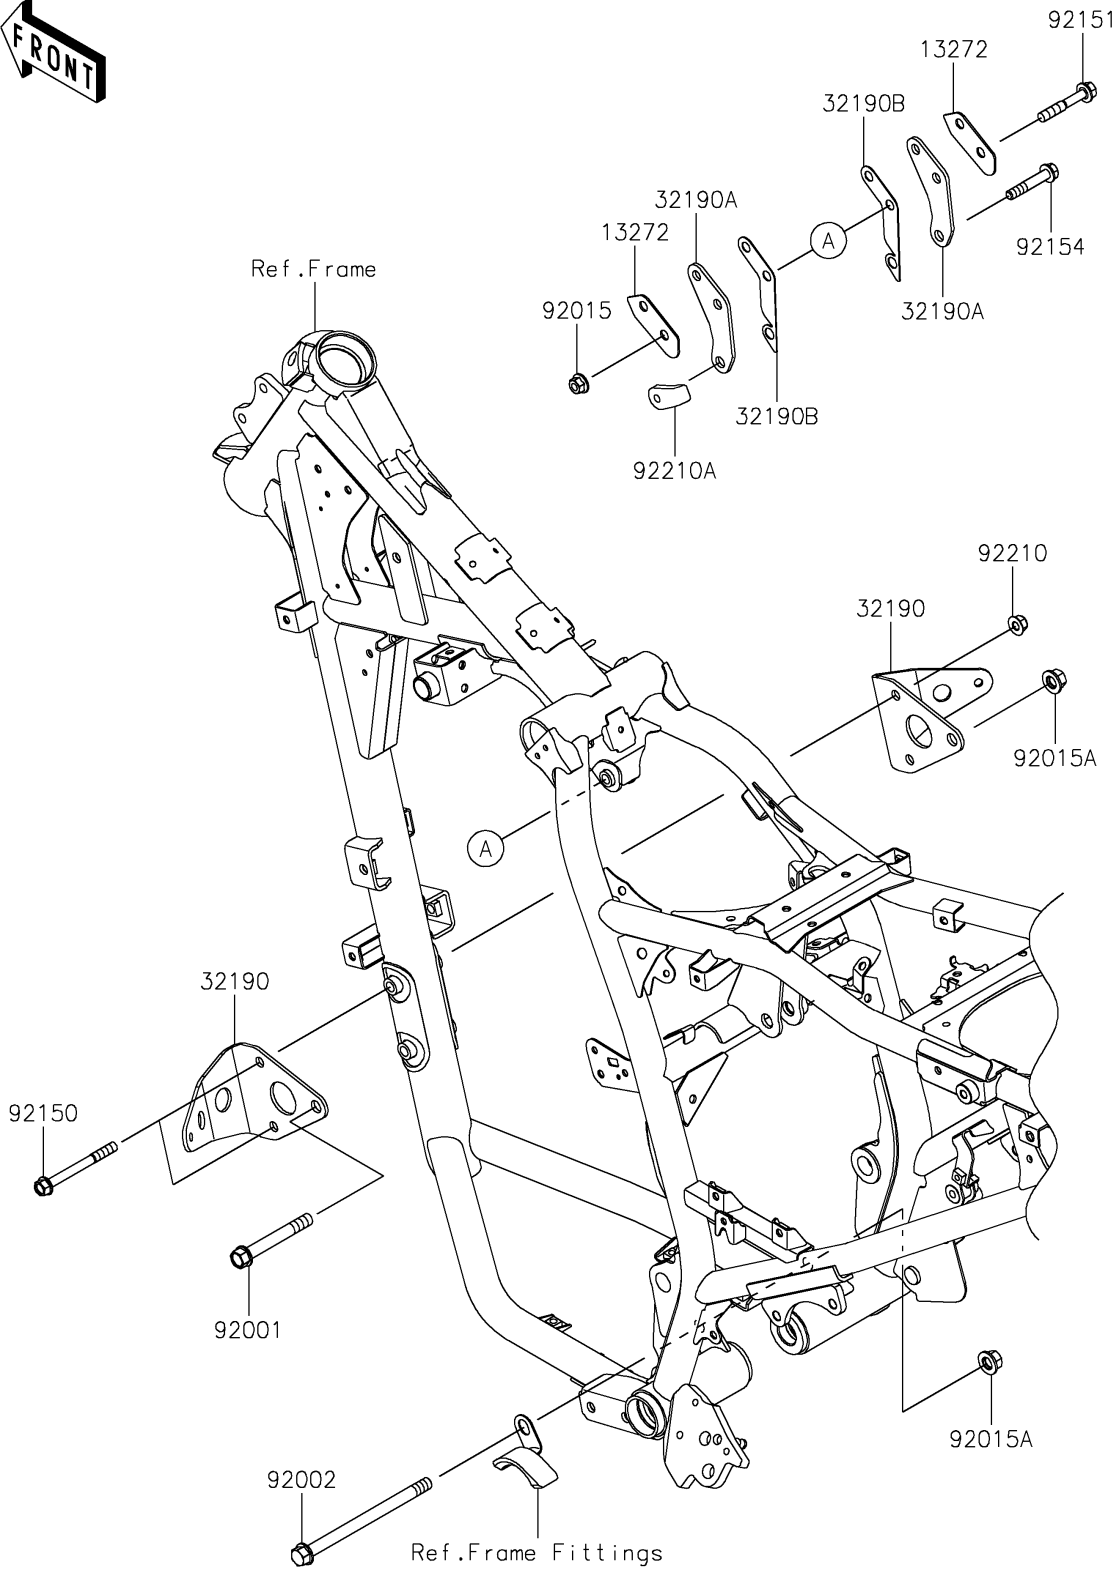

2025 KLR650

PARTS DIAGRAM

Engine Mount

F2122

2025 KLR650

PARTS LIST

Engine Mount

ITEM NAME	PART NUMBER	QUANTITY
PLATE (Ref # 13272)	13272-3910	2
BRACKET-ENGINE,LWR (Ref # 32190)	32190-0858	2
BRACKET-ENGINE,UPP (Ref # 32190A)	32190-0859	2
BRACKET-ENGINE (Ref # 32190B)	32190-0860	2
BOLT,10X75 (Ref # 92001)	92001-4021	1
BOLT,10X145 (Ref # 92002)	92002-1348	1
NUT,FLANGED,8MM (Ref # 92015)	92015-1406	2
NUT,FLANGED,10MM (Ref # 92015A)	92015-1415	2
BOLT,8X80 (Ref # 92150)	92150-1162	2
BOLT,8X50 (Ref # 92151)	92151-1463	2
BOLT,FLANGED,8X45 (Ref # 92154)	92154-3733	1
NUT,FLANGED,LOCK,8MM (Ref # 92210)	92210-0159	2
NUT,PLATE,8MM (Ref # 92210A)	92210-0608	1