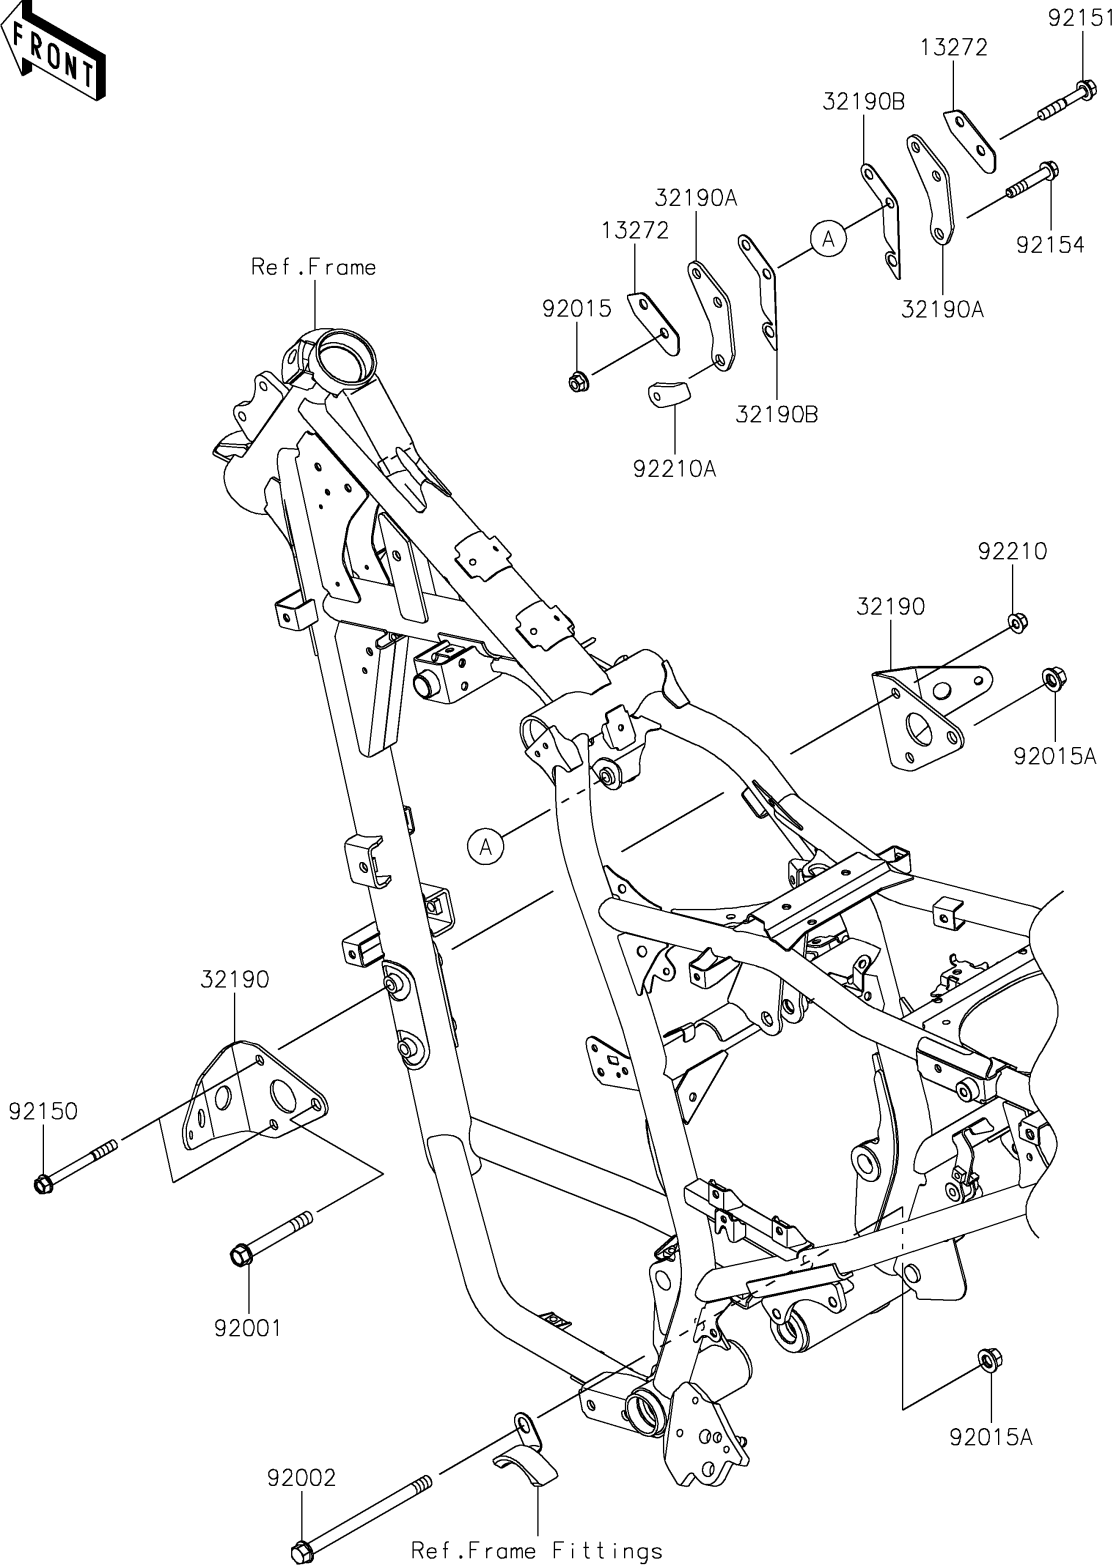

2024 KLR® 650 PARTS DIAGRAM

Engine Mount

F2122

2024 KLR® 650 PARTS LIST

Engine Mount

ITEM NAME	PART NUMBER	QUANTITY
PLATE (Ref # 13272)	13272-3910	2
BRACKET-ENGINE,LWR (Ref # 32190)	32190-0858	2
BRACKET-ENGINE,UPP (Ref # 32190A)	32190-0859	2
BRACKET-ENGINE (Ref # 32190B)	32190-0860	2
BOLT,10X75 (Ref # 92001)	92001-4021	1
BOLT,10X145 (Ref # 92002)	92002-1348	1
NUT,FLANGED,8MM (Ref # 92015)	92015-1406	2
NUT,FLANGED,10MM (Ref # 92015A)	92015-1415	2
BOLT,8X80 (Ref # 92150)	92150-1162	2
BOLT,8X50 (Ref # 92151)	92151-1463	2
BOLT,FLANGED,8X45 (Ref # 92154)	92154-3733	1
NUT,FLANGED,LOCK,8MM (Ref # 92210)	92210-0159	2
NUT,PLATE,8MM (Ref # 92210A)	92210-0608	1