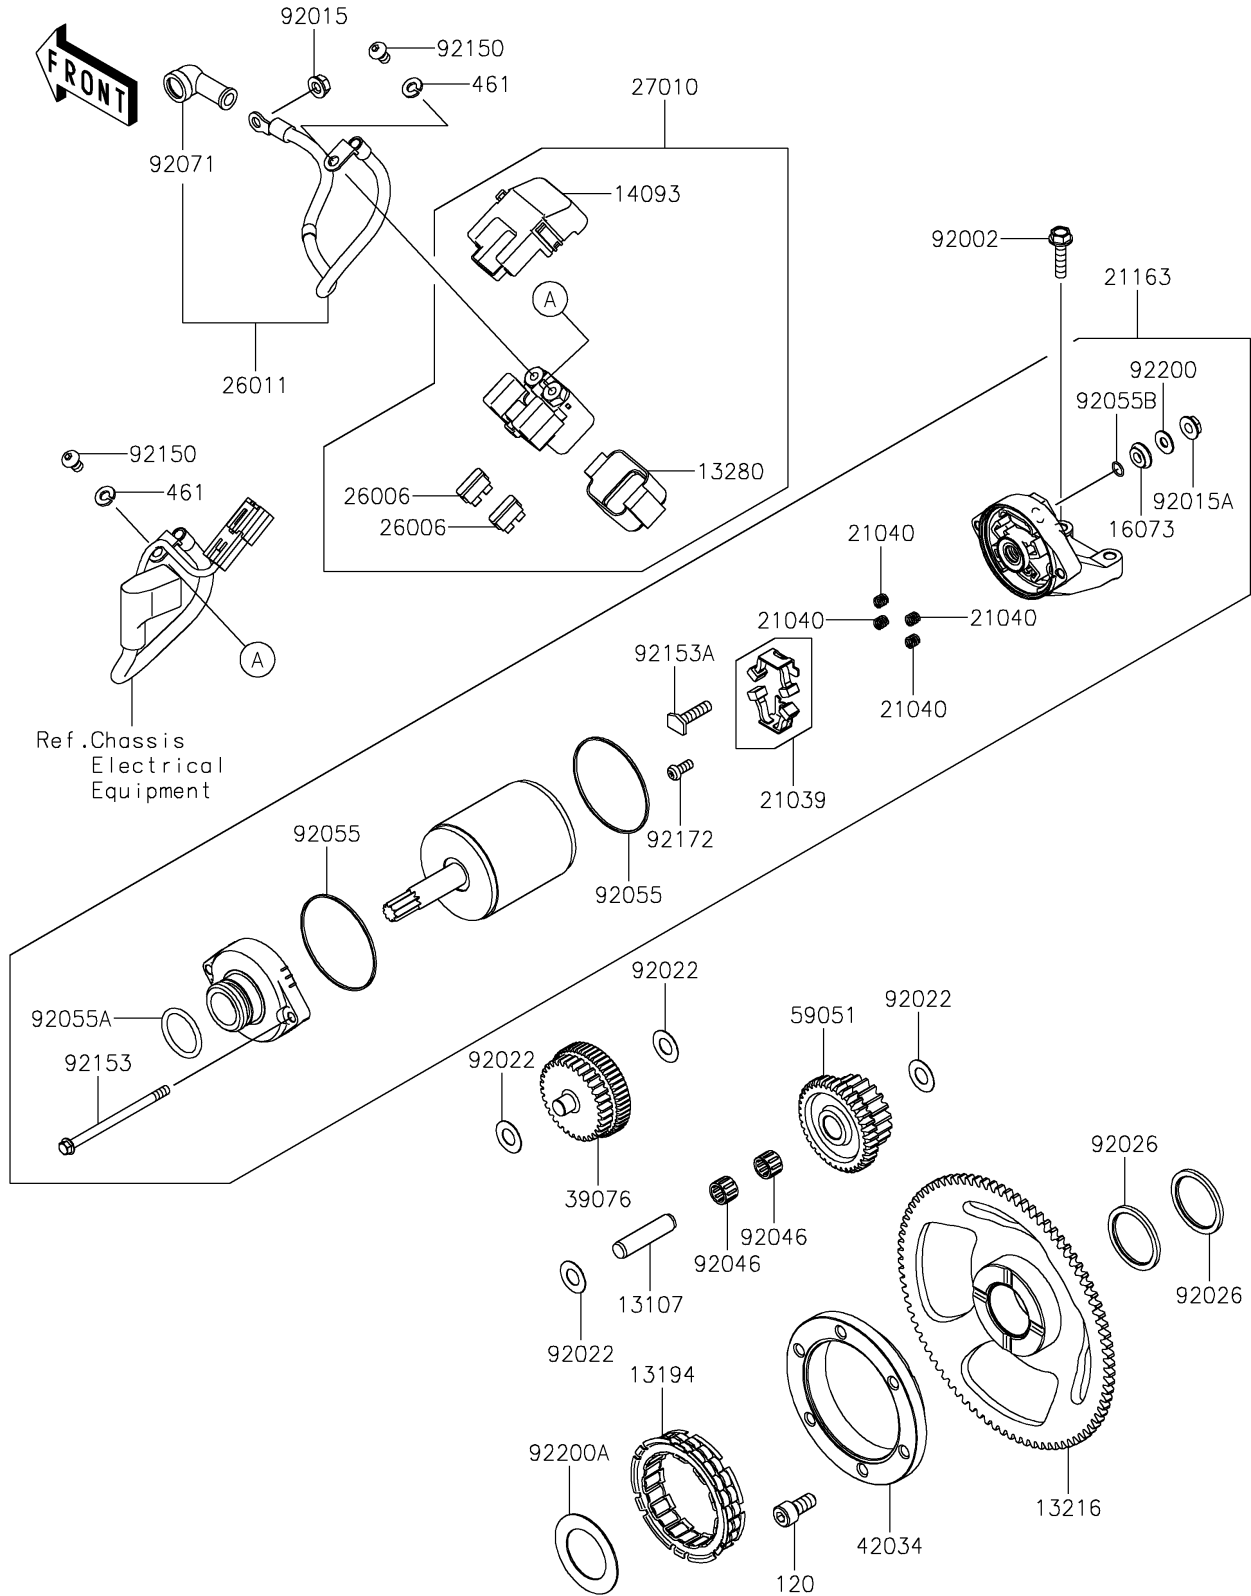

2023 KLR® 650 PARTS DIAGRAM

Starter Motor

E1840

2023 KLR® 650 PARTS LIST

Starter Motor

ITEM NAME	PART NUMBER	QUANTITY
SHAFT,IDLER (Ref # 13107)	13107-1135	1
CLUTCH-ONEWAY (Ref # 13194)	13194-1089	1
GEAR-COMP,ONEWAY CLUTCH (Ref # 13216)	13216-0044	1
HOLDER (Ref # 13280)	13280-0710	1
COVER (Ref # 14093)	14093-0199	1
INSULATOR (Ref # 16073)	16073-0053	1
BRUSH,CARBON (Ref # 21039)	21039-0004	1
SPRING-BRUSH (Ref # 21040)	21040-0003	4
STARTER-ELECTRIC (Ref # 21163)	21163-0790	1
FUSE,BLADE,30A,GREEN (Ref # 26006)	26006-1006	2
WIRE-LEAD,STARTER (Ref # 26011)	26011-1938	1
SWITCH,MAGNETIC (Ref # 27010)	27010-0948	1
LIMITER,STARTER IDLE GEAR (Ref # 39076)	39076-0021	1
COUPLING (Ref # 42034)	42034-1094	1
GEAR-SPUR,20T & 37T (Ref # 59051)	59051-1133	1
BOLT,FLANGED,6X25 (Ref # 92002)	92002-1086	2
NUT,FLANGED,6MM (Ref # 92015)	92015-1367	1
NUT,STARTER MOTOR (Ref # 92015A)	92015-1476	1
WASHER,10.2X20X0.5 (Ref # 92022)	92022-1649	4
SPACER (Ref # 92026)	92026-1474	2
BEARING-NEEDLE,K10X14X10 (Ref # 92046)	92046-1134	2
RING-O (Ref # 92055)	92055-0136	2
RING-O (Ref # 92055A)	92055-1276	1
RING-O,4.5X2.0 (Ref # 92055B)	92055-1370	1
GROMMET (Ref # 92071)	92071-0705	1
BOLT,6X10 (Ref # 92150)	92150-1577	2
BOLT (Ref # 92153)	92153-1850	2
BOLT (Ref # 92153A)	92153-1866	1
SCREW (Ref # 92172)	92172-0334	1

2023 KLR® 650 PARTS LIST

Starter Motor

ITEM NAME	PART NUMBER	QUANTITY
WASHER (Ref # 92200)	92200-0386	1
WASHER,32.2X50 (Ref # 92200A)	92200-0555	1
BOLT-SOCKET,8X18 (Ref # 120)	120CA0818	6
WASHER-SPRING,6MM (Ref # 461)	461DB0600	2