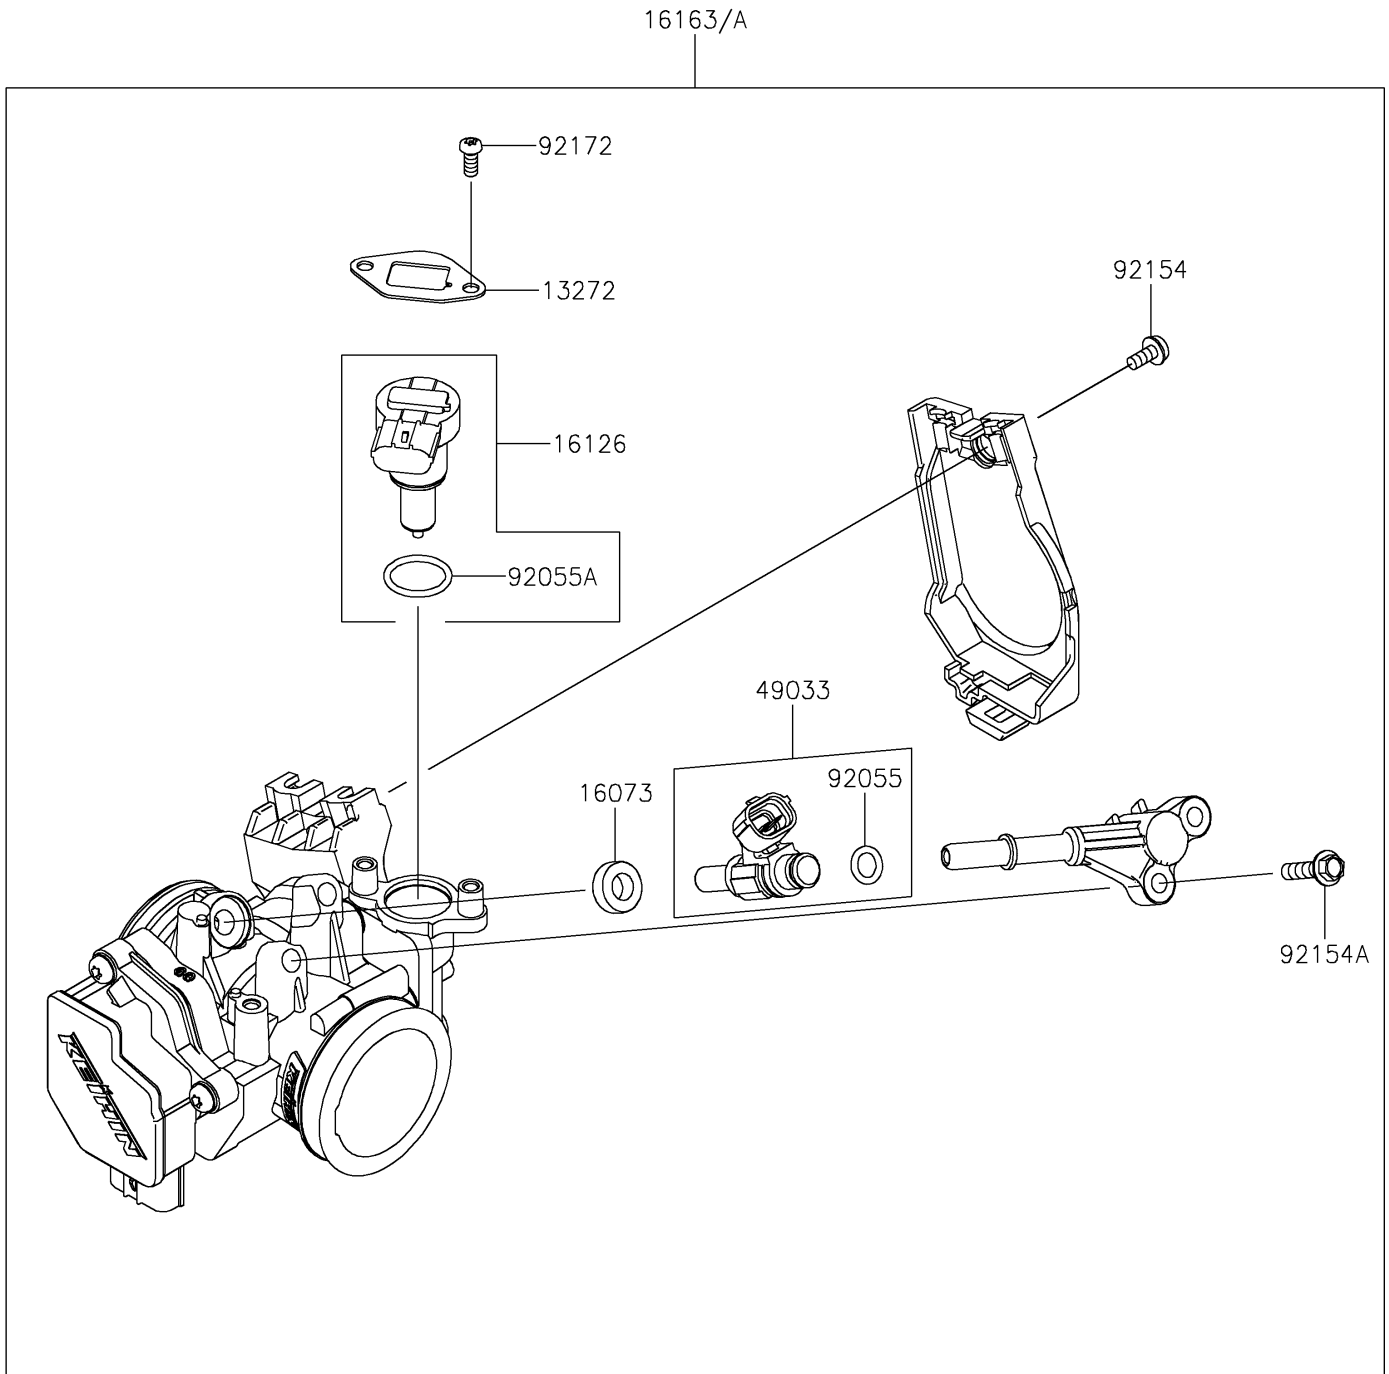

2023 KLR® 650 PARTS DIAGRAM

Throttle

E1510

2023 KLR® 650 PARTS LIST

Throttle

ITEM NAME	PART NUMBER	QUANTITY
PLATE (Ref # 13272)	13272-1862	1
INSULATOR (Ref # 16073)	16073-0129	1
VALVE,ISC (Ref # 16126)	16126-0768	1
THROTTLE-ASSY (Ref # 16163)	16163-1244	1
NOZZLE-INJECTION (Ref # 49033)	49033-0578	1
RING-O,INJECTION NOZZLE (Ref # 92055)	92055-0124	1
RING-O (Ref # 92055A)	92055-0826	1
BOLT (Ref # 92154)	92154-0133	1
BOLT,FLANGED,5X20 (Ref # 92154A)	92154-1559	2
SCREW,TORX (Ref # 92172)	92172-0903	2
THROTTLE-ASSY (Ref # 16163A)	16163-1248	1